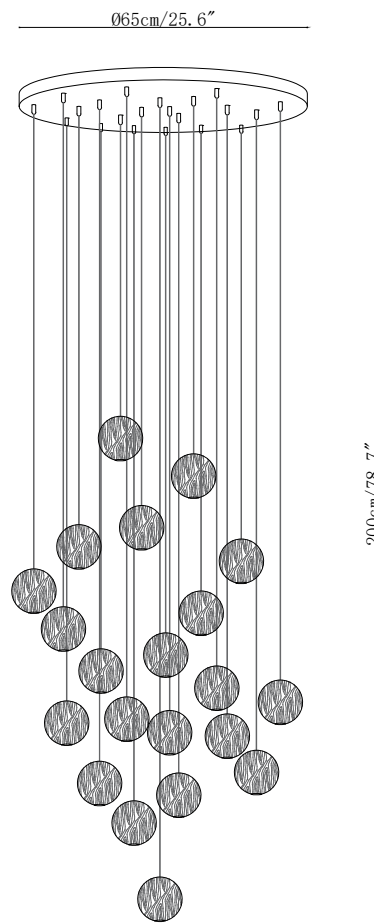

SPECIFICATION SHEET

SPECIFICATION DETAILS

*For custom options, consult factory for details

Fixture Dimensions	Ø 25.6" x H 78.7"
Light source	G4. (bulb not included).
Wattage	~ 5W incandescent bulb or LED equivalent.
Voltage	AC 110-240V
Mounting	Hardwired.
Dimming	Compatible with dimmable bulbs (bulb not included)
Control method	Compatible with common wall switches (not included)
Finishes	Nature wood color.
Shade Details	Nature wood color.
Material	Metal, Wood.
Wire Length	The standard length of the cord is 59" (150 cm), the length is adjustable.