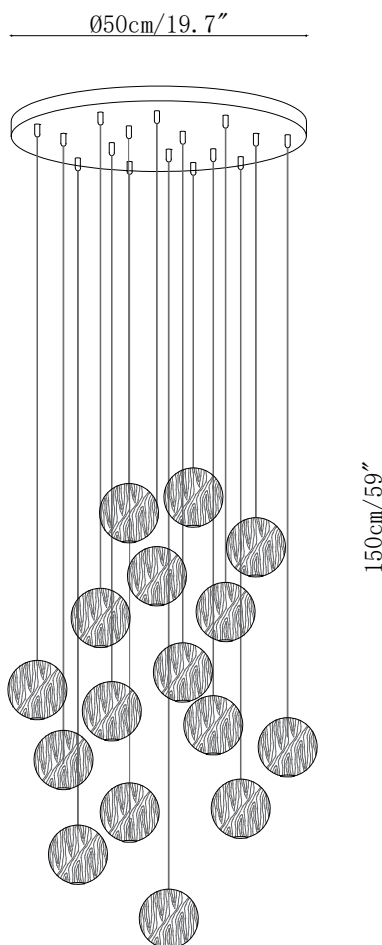

SPECIFICATION SHEET

SPECIFICATION DETAILS

*For custom options, consult factory for details

Fixture Dimensions	Ø 19.7" x H 59"
Light source	G4. (bulb not included).
Wattage	~ 5W incandescent bulb or LED equivalent.
Voltage	AC 110-240V
Mounting	Hardwired.
Dimming	Compatible with dimmable bulbs (bulb not included)
Control method	Compatible with common wall switches (not included)
Finishes	Nature wood color.
Shade Details	Nature wood color.
Material	Metal, Wood.
Wire Length	The standard length of the cord is 59" (150 cm), the length is adjustable.