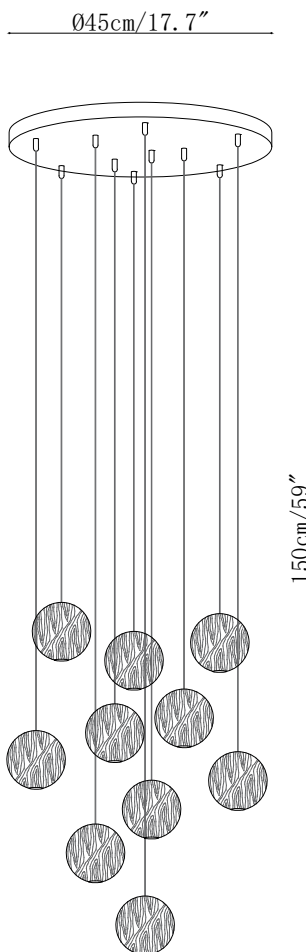

SPECIFICATION SHEET

SPECIFICATION DETAILS

*For custom options, consult factory for details

Fixture Dimensions	Ø 17.7" x H 59"
Light source	G4. (bulb not included).
Wattage	~ 5W incandescent bulb or LED equivalent.
Voltage	AC 110-240V
Mounting	Hardwired.
Dimming	Compatible with dimmable bulbs (bulb not included)
Control method	Compatible with common wall switches (not included)
Finishes	Nature wood color.
Shade Details	Nature wood color.
Material	Metal, Wood.
Wire Length	The standard length of the cord is 59" (150 cm), the length is adjustable.