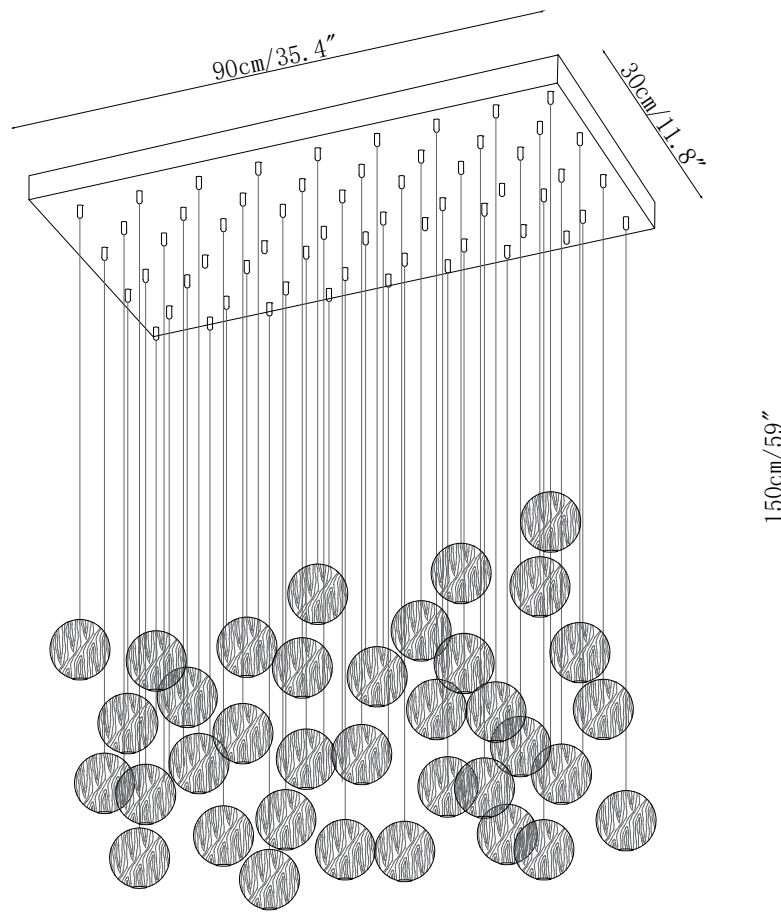

SPECIFICATION SHEET

SPECIFICATION DETAILS

*For custom options, consult factory for details

Fixture Dimensions	L 35.4" x W 11.8" x H 59"
Light source	G4. (bulb not included).
Wattage	~ 5W incandescent bulb or LED equivalent.
Voltage	AC 110-240V
Mounting	Hardwired.
Dimming	Compatible with dimmable bulbs (bulb not included)
Control method	Compatible with common wall switches(not included)
Finishes	Nature wood color.
Shade Details	Nature wood color.
Material	Metal, Wood.
Wire Length	The standard length of the cord is 59" (150 cm), the length is adjustable.