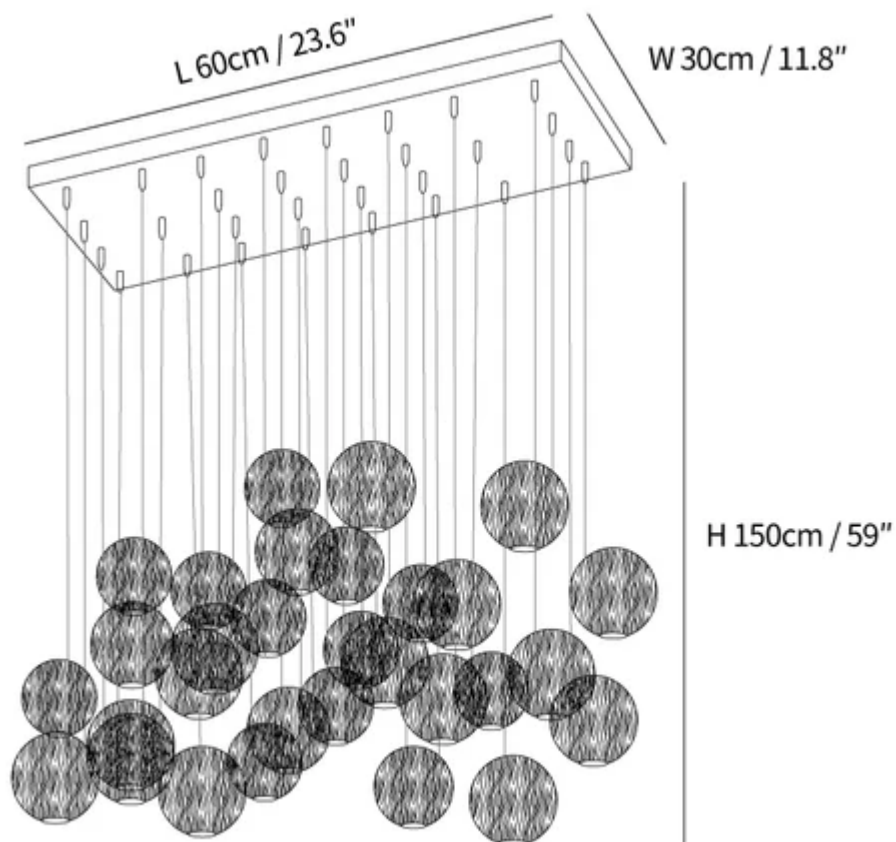

SPECIFICATION SHEET

SPECIFICATION DETAILS

*For custom options, consult factory for details

Fixture Dimensions	L 23.6" x W 11.8" x H 59"
Light source	G4. (bulb not included).
Wattage	~ 5W incandescent bulb or LED equivalent.
Voltage	AC 110-240V
Mounting	Hardwired.
Dimming	Compatible with dimmable bulbs (bulb not included)
Control method	Compatible with common wall switches (not included)
Finishes	Nature wood color.
Shade Details	Nature wood color.
Material	Metal, Wood.
Wire Length	The standard length of the cord is 59" (150 cm), the length is adjustable.