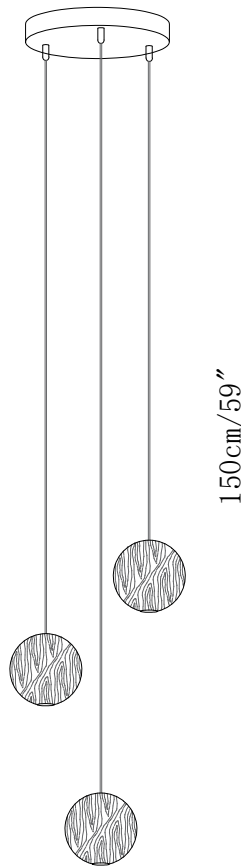

# SPECIFICATION SHEET

---

Ø20cm/7.9"

## SPECIFICATION DETAILS

\*For custom options, consult factory for details

---

<b>Fixture Dimensions</b>	Ø 7.9" x H 59"
<b>Light source</b>	G4. (bulb not included).
<b>Wattage</b>	~ 5W incandescent bulb or LED equivalent.
<b>Voltage</b>	AC 110-240V
<b>Mounting</b>	Hardwired.
<b>Dimming</b>	Compatible with dimmable bulbs (bulb not included)
<b>Control method</b>	Compatible with common wall switches(not included)
<b>Finishes</b>	Nature wood color.
<b>Shade Details</b>	Nature wood color.
<b>Material</b>	Metal, Wood.
<b>Wire Length</b>	The standard length of the cord is 59" (150 cm), the length is adjustable.

## SPECIFICATION DETAILS

\*For custom options, consult factory for details

---

<b>Fixture Dimensions</b>	$\varnothing 11.8'' \times H 59''$
<b>Light source</b>	G4. (bulb not included).
<b>Wattage</b>	~ 5W incandescent bulb or LED equivalent.
<b>Voltage</b>	AC 110-240V
<b>Mounting</b>	Hardwired.
<b>Dimming</b>	Compatible with dimmable bulbs (bulb not included)
<b>Control method</b>	Compatible with common wall switches (not included)
<b>Finishes</b>	Nature wood color.
<b>Shade Details</b>	Nature wood color.
<b>Material</b>	Metal, Wood.
<b>Wire Length</b>	The standard length of the cord is 59" (150 cm), the length is adjustable.

## SPECIFICATION DETAILS

\*For custom options, consult factory for details

---

<b>Fixture Dimensions</b>	Ø 13.8" x H 59"
<b>Light source</b>	G4. (bulb not included).
<b>Wattage</b>	~ 5W incandescent bulb or LED equivalent.
<b>Voltage</b>	AC 110-240V
<b>Mounting</b>	Hardwired.
<b>Dimming</b>	Compatible with dimmable bulbs (bulb not included)
<b>Control method</b>	Compatible with common wall switches (not included)
<b>Finishes</b>	Nature wood color.
<b>Shade Details</b>	Nature wood color.
<b>Material</b>	Metal, Wood.
<b>Wire Length</b>	The standard length of the cord is 59" (150 cm), the length is adjustable.