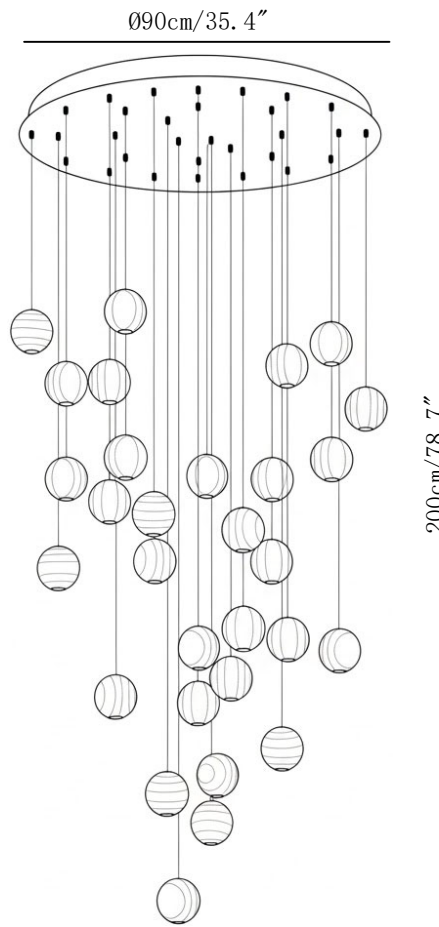

SPECIFICATION SHEET

SPECIFICATION DETAILS

*For custom options, consult factory for details

Fixture Dimensions	$\varnothing 35.4'' \times H 78.7''$
Light source	G4. (bulb not included).
Wattage	~ 5W incandescent bulb or LED equivalent.
Voltage	AC 110-240V
Mounting	Hardwired.
Dimming	Compatible with dimmable bulbs (bulb not included)
Control method	Compatible with common wall switches (not included)
Finishes	Nature wood color.
Shade Details	Nature wood color.
Material	Metal, Wood.
Wire Length	The standard length of the cord is 59" (150 cm), the length is adjustable.