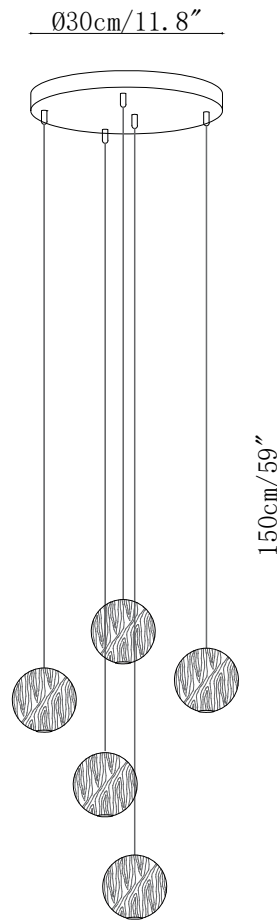

## SPECIFICATION DETAILS

\*For custom options, consult factory for details

---

<b>Fixture Dimensions</b>	Ø 7.9" x H 59"
<b>Light source</b>	G4. (bulb not included).
<b>Wattage</b>	~ 5W incandescent bulb or LED equivalent.
<b>Voltage</b>	AC 110-240V
<b>Mounting</b>	Hardwired.
<b>Dimming</b>	Compatible with dimmable bulbs (bulb not included)
<b>Control method</b>	Compatible with common wall switches(not included)
<b>Finishes</b>	Nature wood color.
<b>Shade Details</b>	Nature wood color.
<b>Material</b>	Metal, Wood.
<b>Wire Length</b>	The standard length of the cord is 59" (150 cm), the length is adjustable.

## SPECIFICATION DETAILS

\*For custom options, consult factory for details

---

<b>Fixture Dimensions</b>	$\varnothing 11.8'' \times H 59''$
<b>Light source</b>	G4. (bulb not included).
<b>Wattage</b>	~ 5W incandescent bulb or LED equivalent.
<b>Voltage</b>	AC 110-240V
<b>Mounting</b>	Hardwired.
<b>Dimming</b>	Compatible with dimmable bulbs (bulb not included)
<b>Control method</b>	Compatible with common wall switches (not included)
<b>Finishes</b>	Nature wood color.
<b>Shade Details</b>	Nature wood color.
<b>Material</b>	Metal, Wood.
<b>Wire Length</b>	The standard length of the cord is 59" (150 cm), the length is adjustable.

## SPECIFICATION DETAILS

\*For custom options, consult factory for details

---

<b>Fixture Dimensions</b>	Ø 13.8" x H 59"
<b>Light source</b>	G4. (bulb not included).
<b>Wattage</b>	~ 5W incandescent bulb or LED equivalent.
<b>Voltage</b>	AC 110-240V
<b>Mounting</b>	Hardwired.
<b>Dimming</b>	Compatible with dimmable bulbs (bulb not included)
<b>Control method</b>	Compatible with common wall switches (not included)
<b>Finishes</b>	Nature wood color.
<b>Shade Details</b>	Nature wood color.
<b>Material</b>	Metal, Wood.
<b>Wire Length</b>	The standard length of the cord is 59" (150 cm), the length is adjustable.