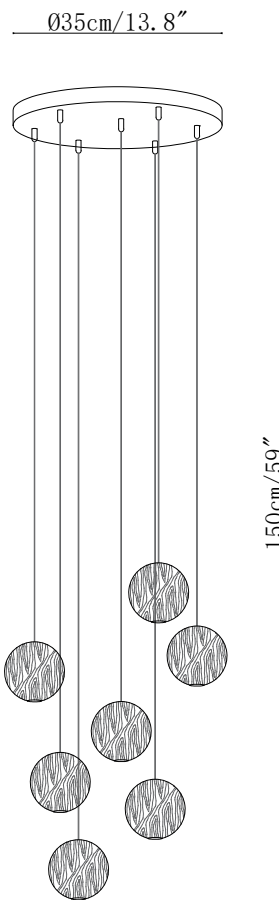

## SPECIFICATION DETAILS

\*For custom options, consult factory for details

---

<b>Fixture Dimensions</b>	Ø 7.9" x H 59"
<b>Light source</b>	G4. (bulb not included).
<b>Wattage</b>	~ 5W incandescent bulb or LED equivalent.
<b>Voltage</b>	AC 110-240V
<b>Mounting</b>	Hardwired.
<b>Dimming</b>	Compatible with dimmable bulbs (bulb not included)
<b>Control method</b>	Compatible with common wall switches(not included)
<b>Finishes</b>	Nature wood color.
<b>Shade Details</b>	Nature wood color.
<b>Material</b>	Metal, Wood.
<b>Wire Length</b>	The standard length of the cord is 59" (150 cm), the length is adjustable.

## SPECIFICATION DETAILS

\*For custom options, consult factory for details

---

<b>Fixture Dimensions</b>	$\varnothing 11.8'' \times H 59''$
<b>Light source</b>	G4. (bulb not included).
<b>Wattage</b>	~ 5W incandescent bulb or LED equivalent.
<b>Voltage</b>	AC 110-240V
<b>Mounting</b>	Hardwired.
<b>Dimming</b>	Compatible with dimmable bulbs (bulb not included)
<b>Control method</b>	Compatible with common wall switches (not included)
<b>Finishes</b>	Nature wood color.
<b>Shade Details</b>	Nature wood color.
<b>Material</b>	Metal, Wood.
<b>Wire Length</b>	The standard length of the cord is 59" (150 cm), the length is adjustable.

## SPECIFICATION DETAILS

\*For custom options, consult factory for details

---

<b>Fixture Dimensions</b>	Ø 13.8" x H 59"
<b>Light source</b>	G4. (bulb not included).
<b>Wattage</b>	~ 5W incandescent bulb or LED equivalent.
<b>Voltage</b>	AC 110-240V
<b>Mounting</b>	Hardwired.
<b>Dimming</b>	Compatible with dimmable bulbs (bulb not included)
<b>Control method</b>	Compatible with common wall switches (not included)
<b>Finishes</b>	Nature wood color.
<b>Shade Details</b>	Nature wood color.
<b>Material</b>	Metal, Wood.
<b>Wire Length</b>	The standard length of the cord is 59" (150 cm), the length is adjustable.