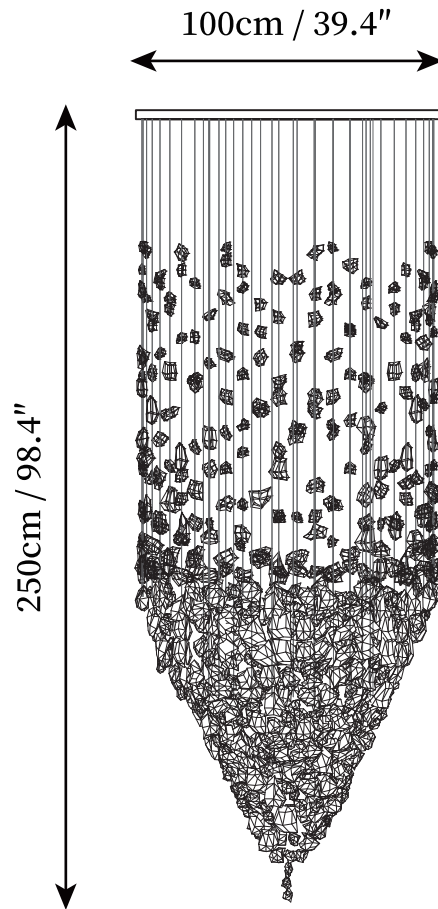

SPECIFICATION SHEET

SPECIFICATION DETAILS

*For custom options, consult factory for details

Fixture Dimensions	D 39.4" x H 98.4"
Light source	Integrated LED
Wattage	20W
Voltage	AC 110-240V
Color Temperature	3000k
CRI(Ra)	80CRI
Mounting	Ceiling
Driver Required	Yes
Optional Color Temps	Warm Light (3000K), Neutral Light (4500K), Cool Light (6000K)
LED Rated Life	30000hours
Dimming	Dimming is not supported
Finishes	Silver
Shade Details	Black
Material	Charcoal, Iron, Metal, Stone
Wire Length	59"
Wire Type	White Coaxial Wire