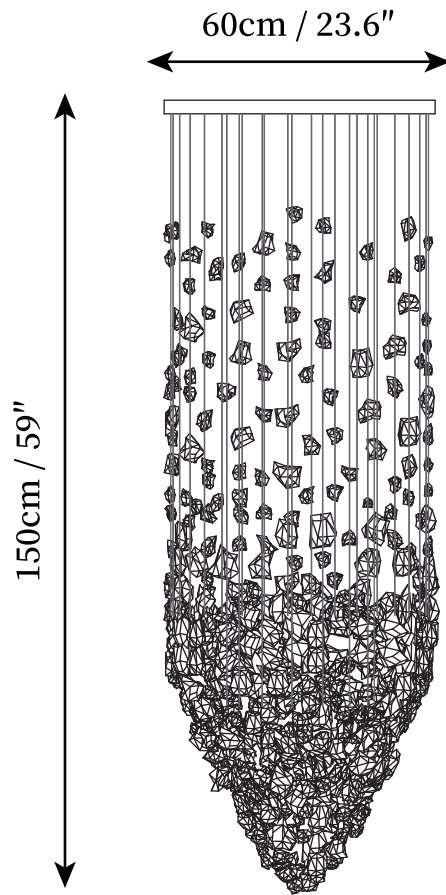

SPECIFICATION SHEET

SPECIFICATION DETAILS

*For custom options, consult factory for details

Fixture Dimensions	D 15.7" x H 59"
Light source	Integrated LED
Wattage	20W
Voltage	AC 110-240V
Color Temperature	3000k
CRI(Ra)	80CRI
Mounting	Ceiling
Driver Required	Yes
Optional Color Temps	Warm Light (3000K), Neutral Light (4500K), Cool Light (6000K)
LED Rated Life	30000hours
Dimming	Dimming is not supported
Finishes	Silver
Shade Details	Black
Material	Charcoal, Iron, Metal, Stone
Wire Length	59"
Wire Type	White Coaxial Wire

SPECIFICATION SHEET

SPECIFICATION DETAILS

*For custom options, consult factory for details

Fixture Dimensions	D 23.6 " x H 59"
Light source	Integrated LED
Wattage	20W
Voltage	AC 110-240V
Color Temperature	3000k
CRI(Ra)	80CRI
Mounting	Ceiling
Driver Required	Yes
Optional Color Temps	Warm Light (3000K), Neutral Light (4500K), Cool Light (6000K)
LED Rated Life	30000hours
Dimming	Dimming is not supported
Finishes	Silver
Shade Details	Black
Material	Charcoal, Iron, Metal, Stone
Wire Length	59"
Wire Type	White Coaxial Wire

SPECIFICATION SHEET

SPECIFICATION DETAILS

*For custom options, consult factory for details

Fixture Dimensions	D 31.5" x H 59"
Light source	Integrated LED
Wattage	20W
Voltage	AC 110-240V
Color Temperature	3000k
CRI(Ra)	80CRI
Mounting	Ceiling
Driver Required	Yes
Optional Color Temps	Warm Light (3000K), Neutral Light (4500K), Cool Light (6000K)
LED Rated Life	30000hours
Dimming	Dimming is not supported
Finishes	Silver
Shade Details	Black
Material	Charcoal, Iron, Metal, Stone
Wire Length	59"
Wire Type	White Coaxial Wire