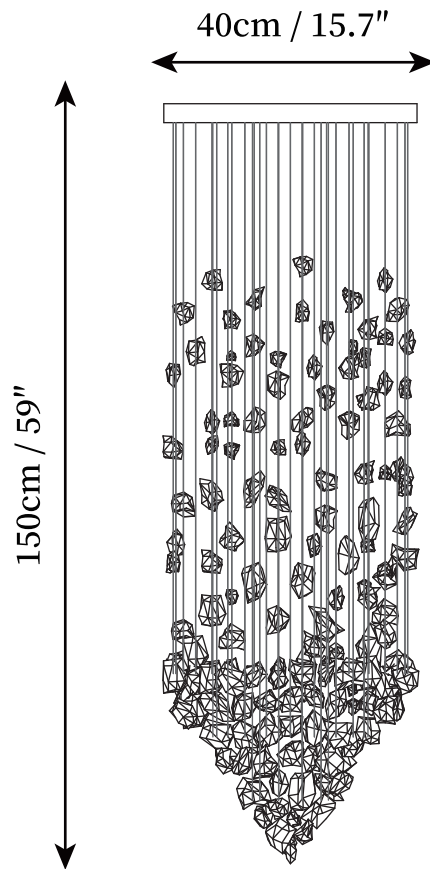

SPECIFICATION SHEET

SPECIFICATION DETAILS

*For custom options, consult factory for details

Fixture Dimensions	D 15.7" x H 59"
Light source	Integrated LED
Wattage	20W
Voltage	AC 110-240V
Color Temperature	3000k
CRI(Ra)	80CRI
Mounting	Ceiling
Driver Required	Yes
Optional Color Temps	Warm Light (3000K), Neutral Light (4500K), Cool Light (6000K)
LED Rated Life	30000hours
Dimming	Dimming is not supported
Finishes	Silver
Shade Details	Black
Material	Charcoal, Iron, Metal, Stone
Wire Length	59"
Wire Type	White Coaxial Wire

SPECIFICATION SHEET

SPECIFICATION DETAILS

*For custom options, consult factory for details

Fixture Dimensions	D 23.6 " x H 59"
Light source	Integrated LED
Wattage	20W
Voltage	AC 110-240V
Color Temperature	3000k
CRI(Ra)	80CRI
Mounting	Ceiling
Driver Required	Yes
Optional Color Temps	Warm Light (3000K), Neutral Light (4500K), Cool Light (6000K)
LED Rated Life	30000hours
Dimming	Dimming is not supported
Finishes	Silver
Shade Details	Black
Material	Charcoal, Iron, Metal, Stone
Wire Length	59"
Wire Type	White Coaxial Wire

SPECIFICATION SHEET

SPECIFICATION DETAILS

*For custom options, consult factory for details

Fixture Dimensions	D 31.5" x H 59"
Light source	Integrated LED
Wattage	20W
Voltage	AC 110-240V
Color Temperature	3000k
CRI(Ra)	80CRI
Mounting	Ceiling
Driver Required	Yes
Optional Color Temps	Warm Light (3000K), Neutral Light (4500K), Cool Light (6000K)
LED Rated Life	30000hours
Dimming	Dimming is not supported
Finishes	Silver
Shade Details	Black
Material	Charcoal, Iron, Metal, Stone
Wire Length	59"
Wire Type	White Coaxial Wire