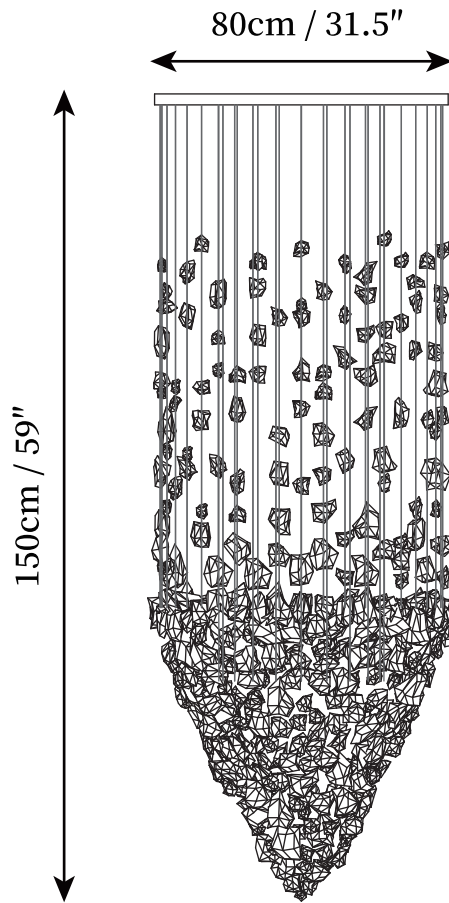

SPECIFICATION SHEET

SPECIFICATION DETAILS

*For custom options, consult factory for details

Fixture Dimensions	D 15.7" x H 59"
Light source	Integrated LED
Wattage	20W
Voltage	AC 110-240V
Color Temperature	3000k
CRI(Ra)	80CRI
Mounting	Ceiling
Driver Required	Yes
Optional Color Temps	Warm Light (3000K), Neutral Light (4500K), Cool Light (6000K)
LED Rated Life	30000hours
Dimming	Dimming is not supported
Finishes	Silver
Shade Details	Black
Material	Charcoal, Iron, Metal, Stone
Wire Length	59"
Wire Type	White Coaxial Wire

SPECIFICATION SHEET

SPECIFICATION DETAILS

*For custom options, consult factory for details

Fixture Dimensions	D 23.6 " x H 59"
Light source	Integrated LED
Wattage	20W
Voltage	AC 110-240V
Color Temperature	3000k
CRI(Ra)	80CRI
Mounting	Ceiling
Driver Required	Yes
Optional Color Temps	Warm Light (3000K), Neutral Light (4500K), Cool Light (6000K)
LED Rated Life	30000hours
Dimming	Dimming is not supported
Finishes	Silver
Shade Details	Black
Material	Charcoal, Iron, Metal, Stone
Wire Length	59"
Wire Type	White Coaxial Wire

SPECIFICATION SHEET

SPECIFICATION DETAILS

*For custom options, consult factory for details

Fixture Dimensions	D 31.5" x H 59"
Light source	Integrated LED
Wattage	20W
Voltage	AC 110-240V
Color Temperature	3000k
CRI(Ra)	80CRI
Mounting	Ceiling
Driver Required	Yes
Optional Color Temps	Warm Light (3000K), Neutral Light (4500K), Cool Light (6000K)
LED Rated Life	30000hours
Dimming	Dimming is not supported
Finishes	Silver
Shade Details	Black
Material	Charcoal, Iron, Metal, Stone
Wire Length	59"
Wire Type	White Coaxial Wire