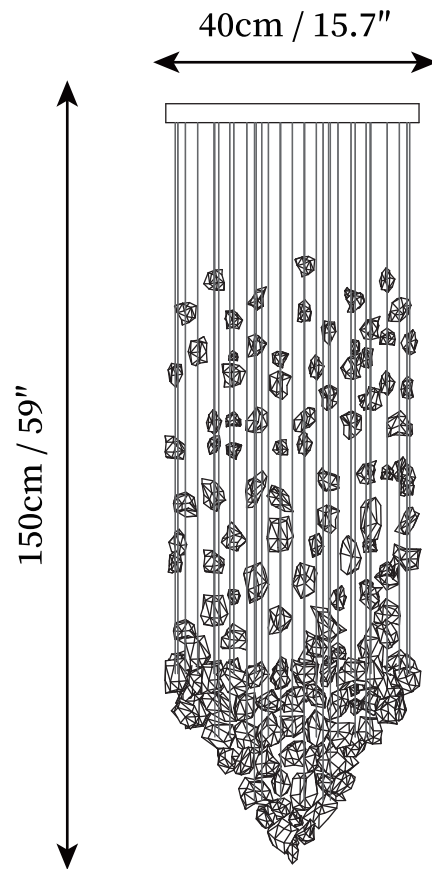

## SPECIFICATION DETAILS

\*For custom options, consult factory for details

<b>Fixture Dimensions</b>	D 15.7" x H 59"
<b>Light source</b>	Integrated LED
<b>Wattage</b>	20W
<b>Voltage</b>	AC 110-240V
<b>Color Temperature</b>	3000k
<b>CRI(Ra)</b>	80CRI
<b>Mounting</b>	Ceiling
<b>Driver Required</b>	Yes
<b>Optional Color Temps</b>	Warm Light (3000K), Neutral Light (4500K), Cool Light (6000K)
<b>LED Rated Life</b>	30000hours
<b>Dimming</b>	Dimming is not supported
<b>Finishes</b>	Silver
<b>Shade Details</b>	Black
<b>Material</b>	Charcoal, Iron, Metal, Stone
<b>Wire Length</b>	59"
<b>Wire Type</b>	White Coaxial Wire

## SPECIFICATION DETAILS

\*For custom options, consult factory for details

<b>Fixture Dimensions</b>	D 23.6 " x H 59"
<b>Light source</b>	Integrated LED
<b>Wattage</b>	20W
<b>Voltage</b>	AC 110-240V
<b>Color Temperature</b>	3000k
<b>CRI(Ra)</b>	80CRI
<b>Mounting</b>	Ceiling
<b>Driver Required</b>	Yes
<b>Optional Color Temps</b>	Warm Light (3000K), Neutral Light (4500K), Cool Light (6000K)
<b>LED Rated Life</b>	30000hours
<b>Dimming</b>	Dimming is not supported
<b>Finishes</b>	Silver
<b>Shade Details</b>	Black
<b>Material</b>	Charcoal, Iron, Metal, Stone
<b>Wire Length</b>	59"
<b>Wire Type</b>	White Coaxial Wire

## SPECIFICATION DETAILS

\*For custom options, consult factory for details

<b>Fixture Dimensions</b>	D 31.5" x H 59"
<b>Light source</b>	Integrated LED
<b>Wattage</b>	20W
<b>Voltage</b>	AC 110-240V
<b>Color Temperature</b>	3000k
<b>CRI(Ra)</b>	80CRI
<b>Mounting</b>	Ceiling
<b>Driver Required</b>	Yes
<b>Optional Color Temps</b>	Warm Light (3000K), Neutral Light (4500K), Cool Light (6000K)
<b>LED Rated Life</b>	30000hours
<b>Dimming</b>	Dimming is not supported
<b>Finishes</b>	Silver
<b>Shade Details</b>	Black
<b>Material</b>	Charcoal, Iron, Metal, Stone
<b>Wire Length</b>	59"
<b>Wire Type</b>	White Coaxial Wire