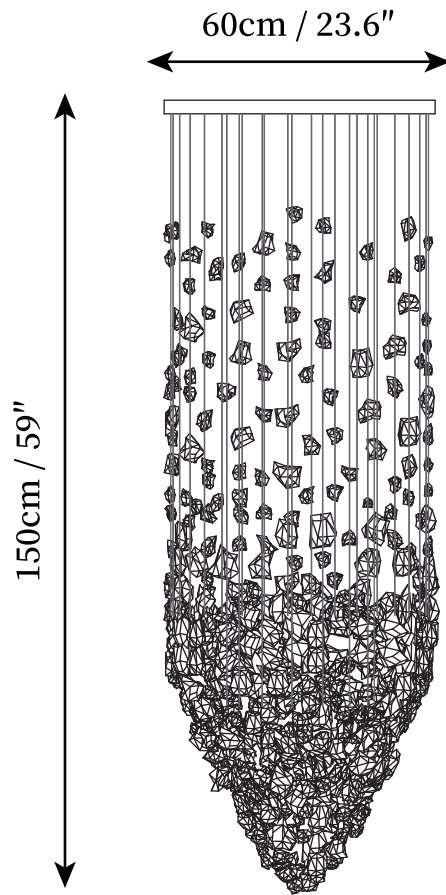

## SPECIFICATION DETAILS

\*For custom options, consult factory for details

<b>Fixture Dimensions</b>	D 15.7" x H 59"
<b>Light source</b>	Integrated LED
<b>Wattage</b>	20W
<b>Voltage</b>	AC 110-240V
<b>Color Temperature</b>	3000k
<b>CRI(Ra)</b>	80CRI
<b>Mounting</b>	Ceiling
<b>Driver Required</b>	Yes
<b>Optional Color Temps</b>	Warm Light (3000K), Neutral Light (4500K), Cool Light (6000K)
<b>LED Rated Life</b>	30000hours
<b>Dimming</b>	Dimming is not supported
<b>Finishes</b>	Silver
<b>Shade Details</b>	Black
<b>Material</b>	Charcoal, Iron, Metal, Stone
<b>Wire Length</b>	59"
<b>Wire Type</b>	White Coaxial Wire

## SPECIFICATION DETAILS

\*For custom options, consult factory for details

<b>Fixture Dimensions</b>	D 23.6 " x H 59"
<b>Light source</b>	Integrated LED
<b>Wattage</b>	20W
<b>Voltage</b>	AC 110-240V
<b>Color Temperature</b>	3000k
<b>CRI(Ra)</b>	80CRI
<b>Mounting</b>	Ceiling
<b>Driver Required</b>	Yes
<b>Optional Color Temps</b>	Warm Light (3000K), Neutral Light (4500K), Cool Light (6000K)
<b>LED Rated Life</b>	30000hours
<b>Dimming</b>	Dimming is not supported
<b>Finishes</b>	Silver
<b>Shade Details</b>	Black
<b>Material</b>	Charcoal, Iron, Metal, Stone
<b>Wire Length</b>	59"
<b>Wire Type</b>	White Coaxial Wire

## SPECIFICATION DETAILS

\*For custom options, consult factory for details

<b>Fixture Dimensions</b>	D 31.5" x H 59"
<b>Light source</b>	Integrated LED
<b>Wattage</b>	20W
<b>Voltage</b>	AC 110-240V
<b>Color Temperature</b>	3000k
<b>CRI(Ra)</b>	80CRI
<b>Mounting</b>	Ceiling
<b>Driver Required</b>	Yes
<b>Optional Color Temps</b>	Warm Light (3000K), Neutral Light (4500K), Cool Light (6000K)
<b>LED Rated Life</b>	30000hours
<b>Dimming</b>	Dimming is not supported
<b>Finishes</b>	Silver
<b>Shade Details</b>	Black
<b>Material</b>	Charcoal, Iron, Metal, Stone
<b>Wire Length</b>	59"
<b>Wire Type</b>	White Coaxial Wire