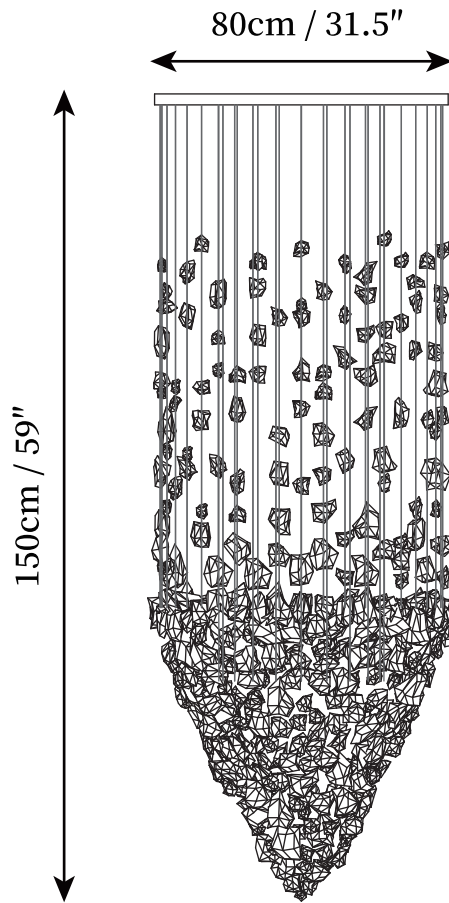

## SPECIFICATION DETAILS

\*For custom options, consult factory for details

<b>Fixture Dimensions</b>	D 15.7" x H 59"
<b>Light source</b>	Integrated LED
<b>Wattage</b>	20W
<b>Voltage</b>	AC 110-240V
<b>Color Temperature</b>	3000k
<b>CRI(Ra)</b>	80CRI
<b>Mounting</b>	Ceiling
<b>Driver Required</b>	Yes
<b>Optional Color Temps</b>	Warm Light (3000K), Neutral Light (4500K), Cool Light (6000K)
<b>LED Rated Life</b>	30000hours
<b>Dimming</b>	Dimming is not supported
<b>Finishes</b>	Silver
<b>Shade Details</b>	Black
<b>Material</b>	Charcoal, Iron, Metal, Stone
<b>Wire Length</b>	59"
<b>Wire Type</b>	White Coaxial Wire

## SPECIFICATION DETAILS

\*For custom options, consult factory for details

<b>Fixture Dimensions</b>	D 23.6 " x H 59"
<b>Light source</b>	Integrated LED
<b>Wattage</b>	20W
<b>Voltage</b>	AC 110-240V
<b>Color Temperature</b>	3000k
<b>CRI(Ra)</b>	80CRI
<b>Mounting</b>	Ceiling
<b>Driver Required</b>	Yes
<b>Optional Color Temps</b>	Warm Light (3000K), Neutral Light (4500K), Cool Light (6000K)
<b>LED Rated Life</b>	30000hours
<b>Dimming</b>	Dimming is not supported
<b>Finishes</b>	Silver
<b>Shade Details</b>	Black
<b>Material</b>	Charcoal, Iron, Metal, Stone
<b>Wire Length</b>	59"
<b>Wire Type</b>	White Coaxial Wire

## SPECIFICATION DETAILS

\*For custom options, consult factory for details

<b>Fixture Dimensions</b>	D 31.5" x H 59"
<b>Light source</b>	Integrated LED
<b>Wattage</b>	20W
<b>Voltage</b>	AC 110-240V
<b>Color Temperature</b>	3000k
<b>CRI(Ra)</b>	80CRI
<b>Mounting</b>	Ceiling
<b>Driver Required</b>	Yes
<b>Optional Color Temps</b>	Warm Light (3000K), Neutral Light (4500K), Cool Light (6000K)
<b>LED Rated Life</b>	30000hours
<b>Dimming</b>	Dimming is not supported
<b>Finishes</b>	Silver
<b>Shade Details</b>	Black
<b>Material</b>	Charcoal, Iron, Metal, Stone
<b>Wire Length</b>	59"
<b>Wire Type</b>	White Coaxial Wire