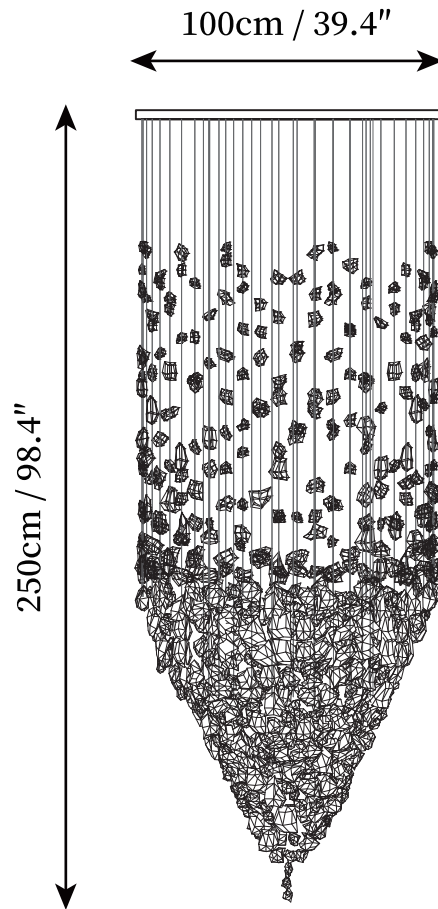

SPECIFICATION SHEET

SPECIFICATION DETAILS

*For custom options, consult factory for details

Fixture Dimmensions	D 39.4" x H 98.4"
Light source	Integrated LED
Wattage	20W
Voltage	AC 110-240V
Color Temperature	3000k
CRI(Ra)	80CRI
Mounting	Ceiling
Driver Required	Yes
Optional Color Temps	Warm Light (3000K), Neutral Light (4500K), Cool Light (6000K)
LED Rated Life	30000hours
Dimming	Dimming is not supported
Finishes	Silver
Shade Details	Black
Material	Charcoal, Iron, Metal, Stone
Wire Length	59"
Wire Type	White Coaxial Wire