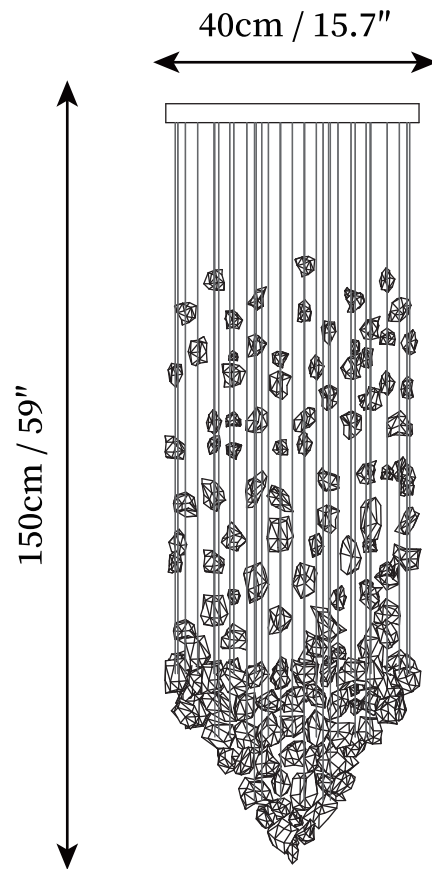

SPECIFICATION SHEET

SPECIFICATION DETAILS

*For custom options, consult factory for details

Fixture Dimensions	D 15.7" x H 59"
Light source	Integrated LED
Wattage	20W
Voltage	AC 110-240V
Color Temperature	3000k
CRI(Ra)	80CRI
Mounting	Ceiling
Driver Required	Yes
Optional Color Temps	Warm Light (3000K), Neutral Light (4500K), Cool Light (6000K)
LED Rated Life	30000hours
Dimming	Dimming is not supported
Finishes	Silver
Shade Details	Black
Material	Charcoal, Iron, Metal, Stone
Wire Length	59"
Wire Type	White Coaxial Wire

SPECIFICATION SHEET

SPECIFICATION DETAILS

*For custom options, consult factory for details

Fixture Dimensions	D 23.6 " x H 59"
Light source	Integrated LED
Wattage	20W
Voltage	AC 110-240V
Color Temperature	3000k
CRI(Ra)	80CRI
Mounting	Ceiling
Driver Required	Yes
Optional Color Temps	Warm Light (3000K), Neutral Light (4500K), Cool Light (6000K)
LED Rated Life	30000hours
Dimming	Dimming is not supported
Finishes	Silver
Shade Details	Black
Material	Charcoal, Iron, Metal, Stone
Wire Length	59"
Wire Type	White Coaxial Wire

SPECIFICATION SHEET

SPECIFICATION DETAILS

*For custom options, consult factory for details

Fixture Dimensions	D 31.5" x H 59"
Light source	Integrated LED
Wattage	20W
Voltage	AC 110-240V
Color Temperature	3000k
CRI(Ra)	80CRI
Mounting	Ceiling
Driver Required	Yes
Optional Color Temps	Warm Light (3000K), Neutral Light (4500K), Cool Light (6000K)
LED Rated Life	30000hours
Dimming	Dimming is not supported
Finishes	Silver
Shade Details	Black
Material	Charcoal, Iron, Metal, Stone
Wire Length	59"
Wire Type	White Coaxial Wire