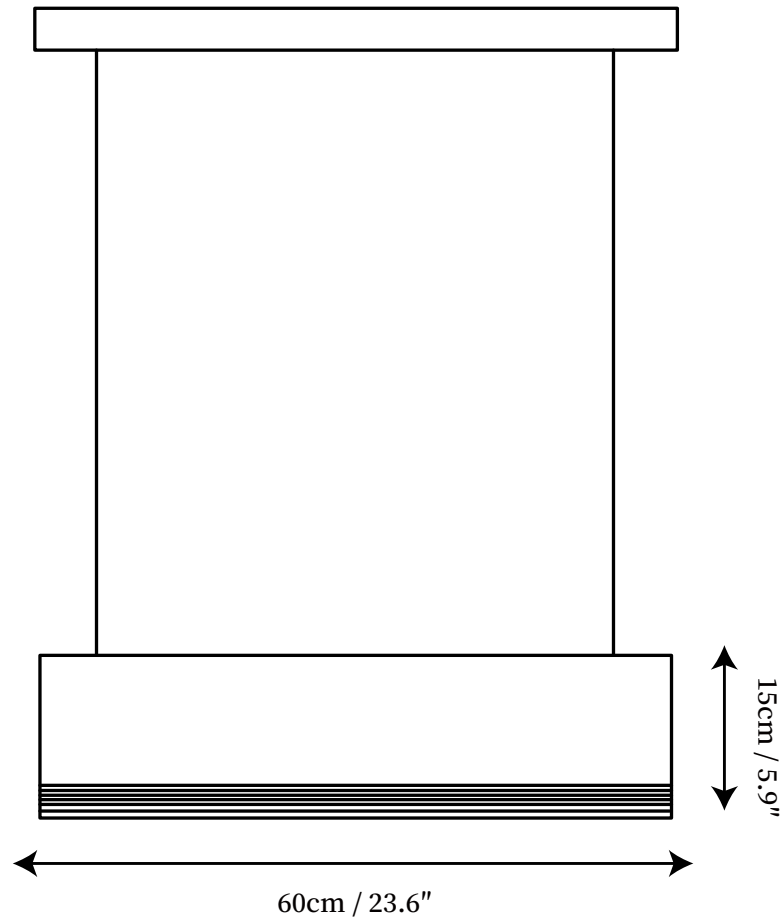

SPECIFICATION SHEET

SPECIFICATION DETAILS

*For custom options, consult factory for details

Fixture Dimensions	D 23.6" x H 5.9"
Light source	Integrated LED
Wattage	~5 W
Voltage	AC 110-240V
Color Temperature	3000K
CRI(Ra)	80CRI
Mounting	Ceiling
Driver Required	Yes
Optional Color Temps	Warm Light (3000K), Neutral Light (4500K), Cool Light (6000K)
LED Rated Life	30000 hours
Dimming	Dimming is not supported
Finishes	White
Shade Details	Gold & Gold, Black & Gold White & Gold
Material	Metal, Acrylic
Wire Length	No
Wire Type	No

SPECIFICATION SHEET

SPECIFICATION DETAILS

*For custom options, consult factory for details

Fixture Dimensions	D 35.4" x H 5.9"
Light source	Integrated LED
Wattage	~5 W
Voltage	AC 110-240V
Color Temperature	3000K
CRI(Ra)	80CRI
Mounting	Ceiling
Driver Required	Yes
Optional Color Temps	Warm Light (3000K), Neutral Light (4500K), Cool Light (6000K)
LED Rated Life	30000 hours
Dimming	Dimming is not supported
Finishes	White
Shade Details	Gold & Gold, Black & Gold White & Gold
Material	Metal, Acrylic
Wire Length	No
Wire Type	No

SPECIFICATION SHEET

SPECIFICATION DETAILS

*For custom options, consult factory for details

Fixture Dimensions	D 47.2" x H 5.9"
Light source	Integrated LED
Wattage	~5 W
Voltage	AC 110-240V
Color Temperature	3000K
CRI(Ra)	80CRI
Mounting	Ceiling
Driver Required	Yes
Optional Color Temps	Warm Light (3000K), Neutral Light (4500K), Cool Light (6000K)
LED Rated Life	30000 hours
Dimming	Dimming is not supported
Finishes	White
Shade Details	Gold & Gold, Black & Gold White & Gold
Material	Metal, Acrylic
Wire Length	No
Wire Type	No