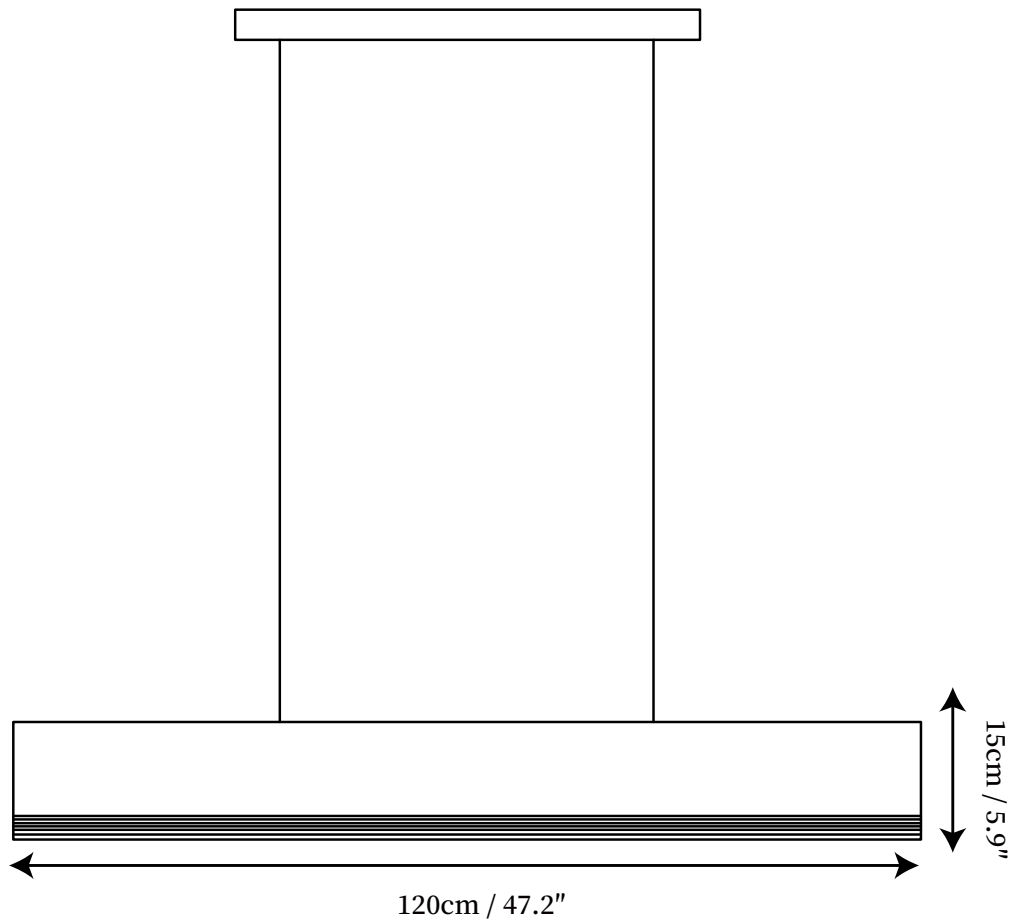

SPECIFICATION SHEET

SPECIFICATION DETAILS

*For custom options, consult factory for details

Fixture Dimensions	D 23.6" x H 5.9"
Light source	Integrated LED
Wattage	~5 W
Voltage	AC 110-240V
Color Temperature	3000K
CRI(Ra)	80CRI
Mounting	Ceiling
Driver Required	Yes
Optional Color Temps	Warm Light (3000K), Neutral Light (4500K), Cool Light (6000K)
LED Rated Life	30000 hours
Dimming	Dimming is not supported
Finishes	White
Shade Details	Gold & Gold, Black & Gold White & Gold
Material	Metal, Acrylic
Wire Length	No
Wire Type	No

SPECIFICATION SHEET

SPECIFICATION DETAILS

*For custom options, consult factory for details

Fixture Dimensions	D 35.4" x H 5.9"
Light source	Integrated LED
Wattage	~5 W
Voltage	AC 110-240V
Color Temperature	3000K
CRI(Ra)	80CRI
Mounting	Ceiling
Driver Required	Yes
Optional Color Temps	Warm Light (3000K), Neutral Light (4500K), Cool Light (6000K)
LED Rated Life	30000 hours
Dimming	Dimming is not supported
Finishes	White
Shade Details	Gold & Gold, Black & Gold White & Gold
Material	Metal, Acrylic
Wire Length	No
Wire Type	No

SPECIFICATION SHEET

SPECIFICATION DETAILS

*For custom options, consult factory for details

Fixture Dimensions	D 47.2" x H 5.9"
Light source	Integrated LED
Wattage	~5 W
Voltage	AC 110-240V
Color Temperature	3000K
CRI(Ra)	80CRI
Mounting	Ceiling
Driver Required	Yes
Optional Color Temps	Warm Light (3000K), Neutral Light (4500K), Cool Light (6000K)
LED Rated Life	30000 hours
Dimming	Dimming is not supported
Finishes	White
Shade Details	Gold & Gold, Black & Gold White & Gold
Material	Metal, Acrylic
Wire Length	No
Wire Type	No