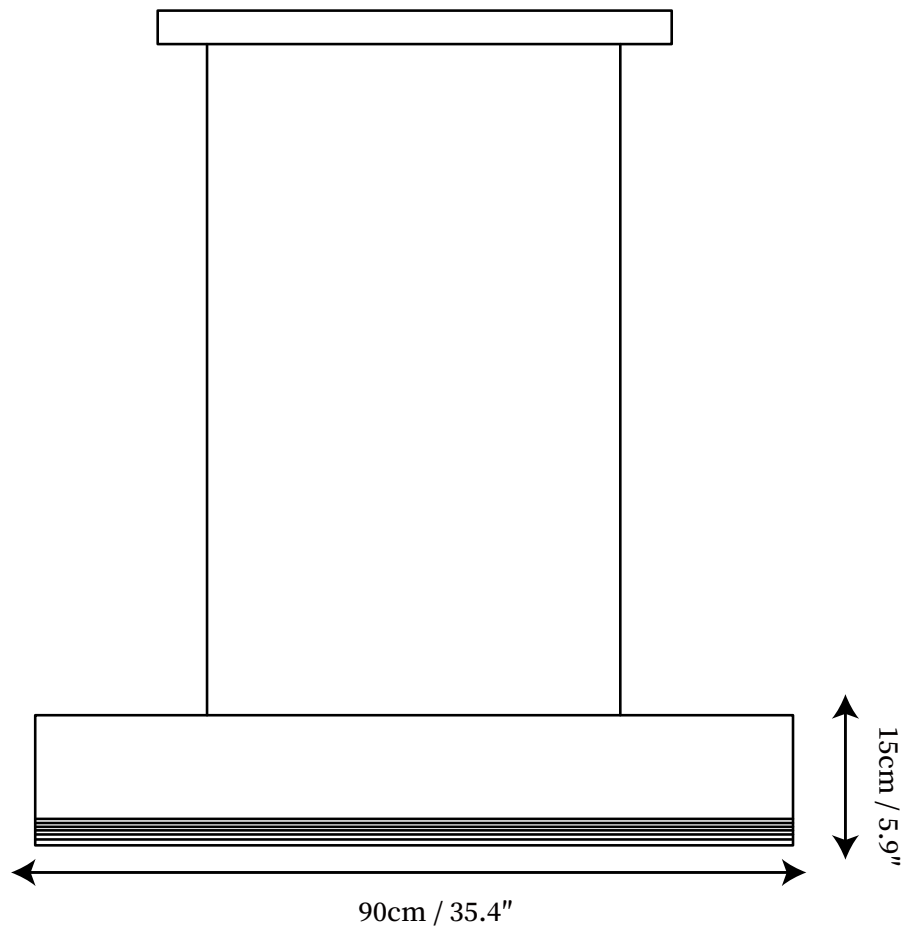

SPECIFICATION SHEET

SPECIFICATION DETAILS

*For custom options, consult factory for details

Fixture Dimensions	D 23.6" x H 5.9"
Light source	Integrated LED
Wattage	~5 W
Voltage	AC 110-240V
Color Temperature	3000K
CRI(Ra)	80CRI
Mounting	Ceiling
Driver Required	Yes
Optional Color Temps	Warm Light (3000K), Neutral Light (4500K), Cool Light (6000K)
LED Rated Life	30000 hours
Dimming	Dimming is not supported
Finishes	White
Shade Details	Gold & Gold, Black & Gold White & Gold
Material	Metal, Acrylic
Wire Length	No
Wire Type	No

SPECIFICATION SHEET

SPECIFICATION DETAILS

*For custom options, consult factory for details

Fixture Dimensions	D 35.4" x H 5.9"
Light source	Integrated LED
Wattage	~5 W
Voltage	AC 110-240V
Color Temperature	3000K
CRI(Ra)	80CRI
Mounting	Ceiling
Driver Required	Yes
Optional Color Temps	Warm Light (3000K), Neutral Light (4500K), Cool Light (6000K)
LED Rated Life	30000 hours
Dimming	Dimming is not supported
Finishes	White
Shade Details	Gold & Gold, Black & Gold White & Gold
Material	Metal, Acrylic
Wire Length	No
Wire Type	No

SPECIFICATION SHEET

SPECIFICATION DETAILS

*For custom options, consult factory for details

Fixture Dimensions	D 47.2" x H 5.9"
Light source	Integrated LED
Wattage	~5 W
Voltage	AC 110-240V
Color Temperature	3000K
CRI(Ra)	80CRI
Mounting	Ceiling
Driver Required	Yes
Optional Color Temps	Warm Light (3000K), Neutral Light (4500K), Cool Light (6000K)
LED Rated Life	30000 hours
Dimming	Dimming is not supported
Finishes	White
Shade Details	Gold & Gold, Black & Gold White & Gold
Material	Metal, Acrylic
Wire Length	No
Wire Type	No