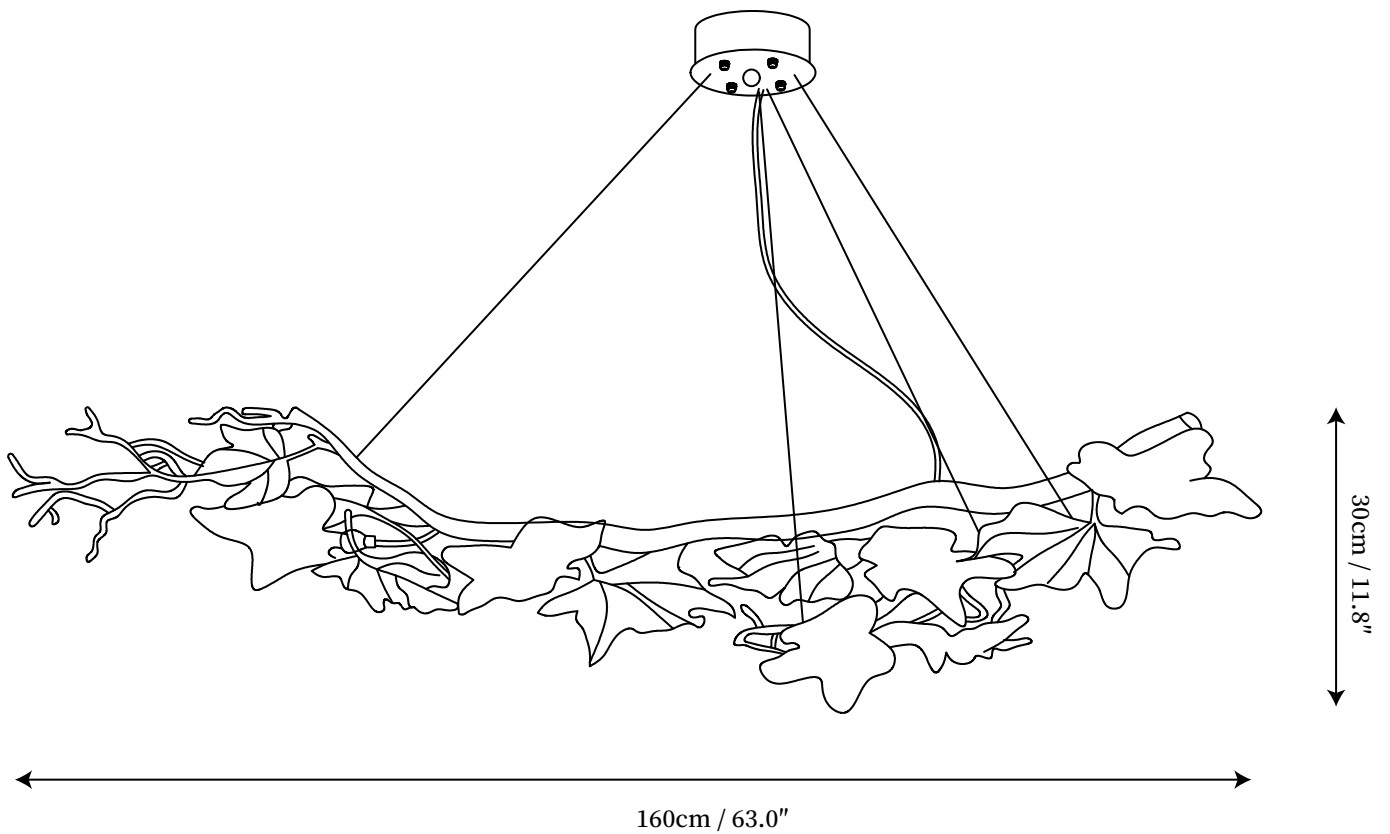

## SPECIFICATION DETAILS

\*For custom options, consult factory for details

<b>Fixture Dimensions</b>	D 43.3" x W 20.5" x H 11.8"
<b>Light source</b>	G9
<b>Wattage</b>	5W
<b>Voltage</b>	AC 110-240V
<b>Color Temperature</b>	Based on the purchase of light bulbs
<b>CRI(Ra)</b>	80CRI
<b>Mounting</b>	Ceiling
<b>Driver Required</b>	NO
<b>Optional Color Temps</b>	Buy bulbs as needed
<b>LED Rated Life</b>	Based on bulb life (we do not supply bulbs)
<b>Dimming</b>	Dimming is not supported
<b>Finishes</b>	Brass
<b>Glass Details</b>	Clear
<b>Material</b>	Brass, Glass
<b>Wire Length</b>	59"
<b>Wire Type</b>	Black Coaxial Wire

## SPECIFICATION DETAILS

\*For custom options, consult factory for details

<b>Fixture Dimensions</b>	D 63.0" x W 20.5" x H 11.8"
<b>Light source</b>	G9
<b>Wattage</b>	5W
<b>Voltage</b>	AC 110-240V
<b>Color Temperature</b>	Based on the purchase of light bulbs
<b>CRI(Ra)</b>	80CRI
<b>Mounting</b>	Ceiling
<b>Driver Required</b>	NO
<b>Optional Color Temps</b>	Buy bulbs as needed
<b>LED Rated Life</b>	Based on bulb life (we do not supply bulbs)
<b>Dimming</b>	Dimming is not supported
<b>Finishes</b>	Brass
<b>Glass Details</b>	Clear
<b>Material</b>	Brass, Glass
<b>Wire Length</b>	59"
<b>Wire Type</b>	Black Coaxial Wire