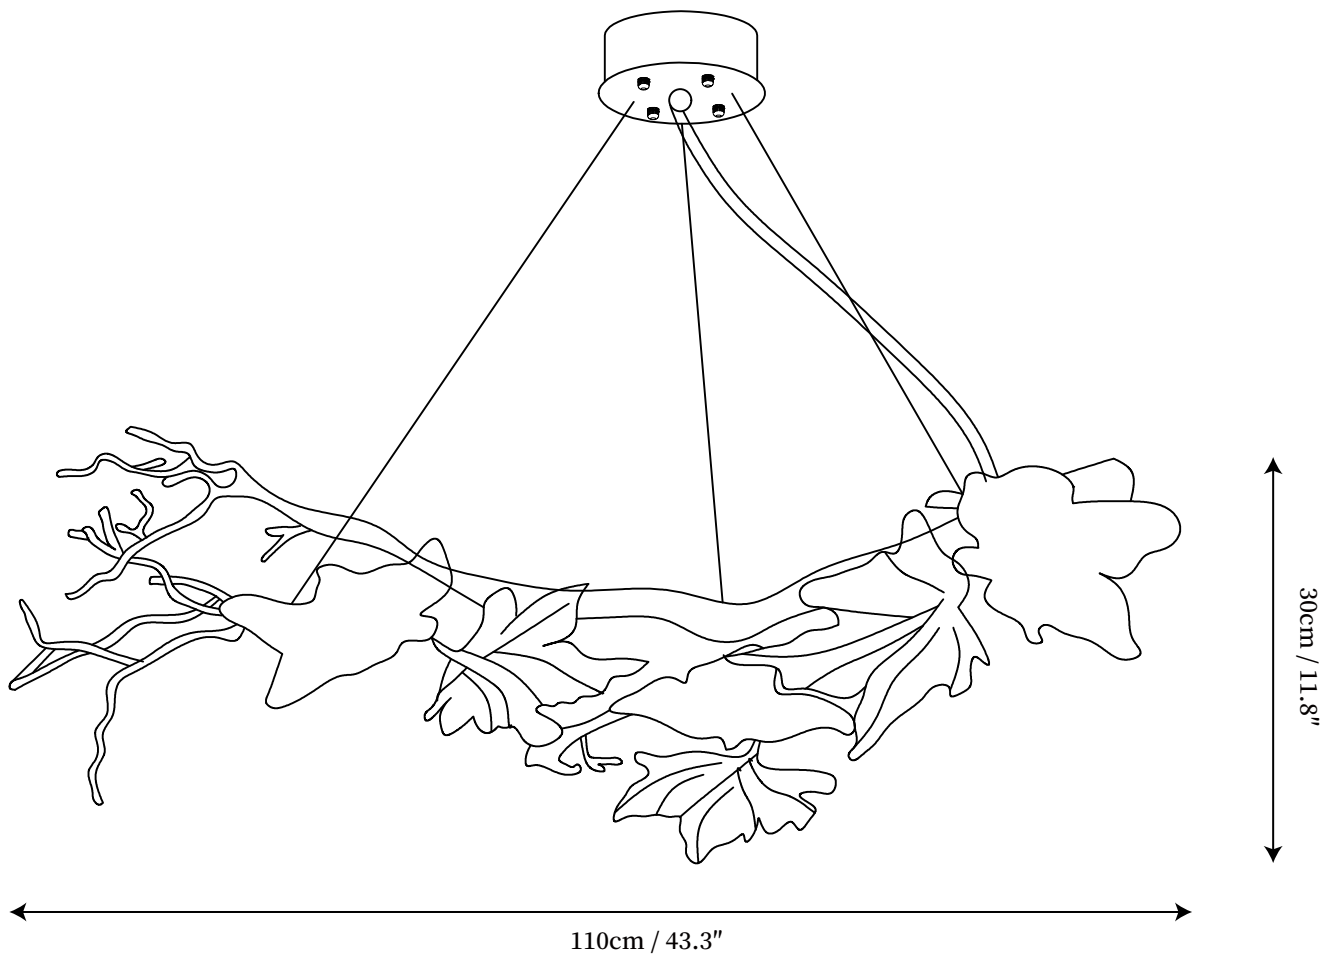

## SPECIFICATION DETAILS

\*For custom options, consult factory for details

<b>Fixture Dimensions</b>	D 43.3" x W 20.5" x H 11.8"
<b>Light source</b>	G9
<b>Wattage</b>	5W
<b>Voltage</b>	AC 110-240V
<b>Color Temperature</b>	Based on the purchase of light bulbs
<b>CRI(Ra)</b>	80CRI
<b>Mounting</b>	Ceiling
<b>Driver Required</b>	NO
<b>Optional Color Temps</b>	Buy bulbs as needed
<b>LED Rated Life</b>	Based on bulb life (we do not supply bulbs)
<b>Dimming</b>	Dimming is not supported
<b>Finishes</b>	Brass
<b>Glass Details</b>	Clear
<b>Material</b>	Brass, Glass
<b>Wire Length</b>	59"
<b>Wire Type</b>	Black Coaxial Wire

## SPECIFICATION DETAILS

\*For custom options, consult factory for details

<b>Fixture Dimensions</b>	D 63.0" x W 20.5" x H 11.8"
<b>Light source</b>	G9
<b>Wattage</b>	5W
<b>Voltage</b>	AC 110-240V
<b>Color Temperature</b>	Based on the purchase of light bulbs
<b>CRI(Ra)</b>	80CRI
<b>Mounting</b>	Ceiling
<b>Driver Required</b>	NO
<b>Optional Color Temps</b>	Buy bulbs as needed
<b>LED Rated Life</b>	Based on bulb life (we do not supply bulbs)
<b>Dimming</b>	Dimming is not supported
<b>Finishes</b>	Brass
<b>Glass Details</b>	Clear
<b>Material</b>	Brass, Glass
<b>Wire Length</b>	59"
<b>Wire Type</b>	Black Coaxial Wire