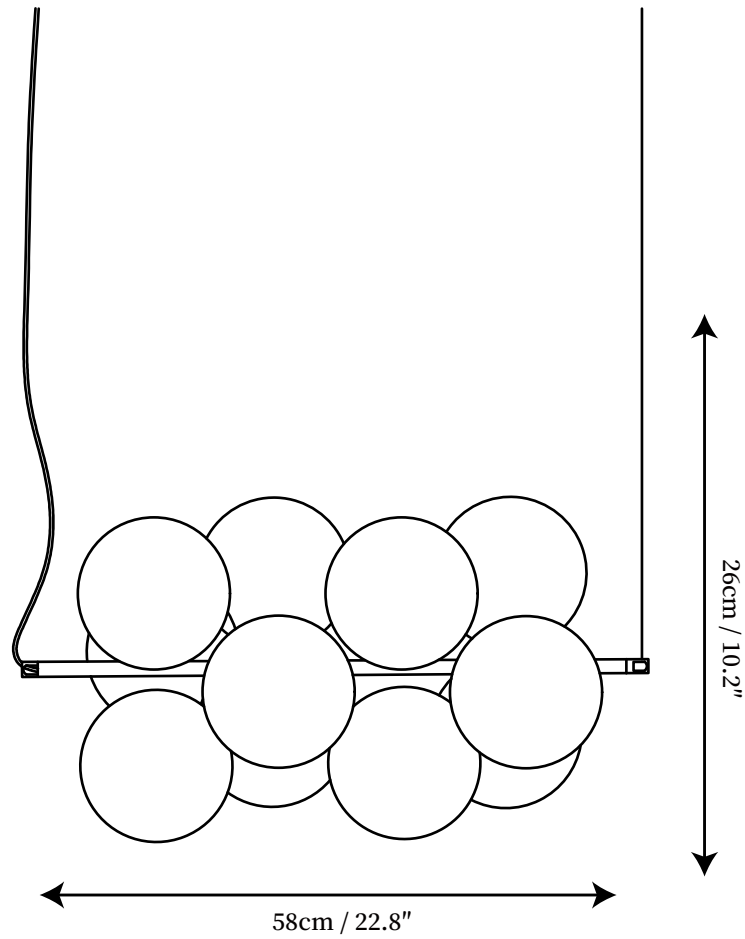

# SPECIFICATION SHEET

---

## SPECIFICATION DETAILS

\*For custom options, consult factory for details

<b>Fixture Dimensions</b>	D 10.2 x H 18.9"
<b>Light source</b>	G9
<b>Wattage</b>	5W
<b>Voltage</b>	AC 110-240V
<b>Color Temperature</b>	Based on the purchase of light bulbs
<b>CRI(Ra)</b>	80CRI
<b>Mounting</b>	Ceiling
<b>Driver Required</b>	NO
<b>Optional Color Temps</b>	Buy bulbs as needed
<b>LED Rated Life</b>	Based on bulb life (we do not supply bulbs)
<b>Dimming</b>	Dimming is not supported
<b>Finishes</b>	Anthracite grey, Light grey, Terracotta
<b>Glass Details</b>	Anthracite grey, Light grey, Terracotta
<b>Material</b>	Metal, PVC
<b>Wire Length</b>	59"
<b>Wire Type</b>	Black Coaxial Wire

## SPECIFICATION DETAILS

\*For custom options, consult factory for details

<b>Fixture Dimensions</b>	D 22.8 x H 10.2"
<b>Light source</b>	G9
<b>Wattage</b>	5W
<b>Voltage</b>	AC 110-240V
<b>Color Temperature</b>	Based on the purchase of light bulbs
<b>CRI(Ra)</b>	80CRI
<b>Mounting</b>	Ceiling
<b>Driver Required</b>	NO
<b>Optional Color Temps</b>	Buy bulbs as needed
<b>LED Rated Life</b>	Based on bulb life (we do not supply bulbs)
<b>Dimming</b>	Dimming is not supported
<b>Finishes</b>	Anthracite grey, Light grey, Terracotta
<b>Glass Details</b>	Anthracite grey, Light grey, Terracotta
<b>Material</b>	Metal, PVC
<b>Wire Length</b>	59"
<b>Wire Type</b>	Black Coaxial Wire