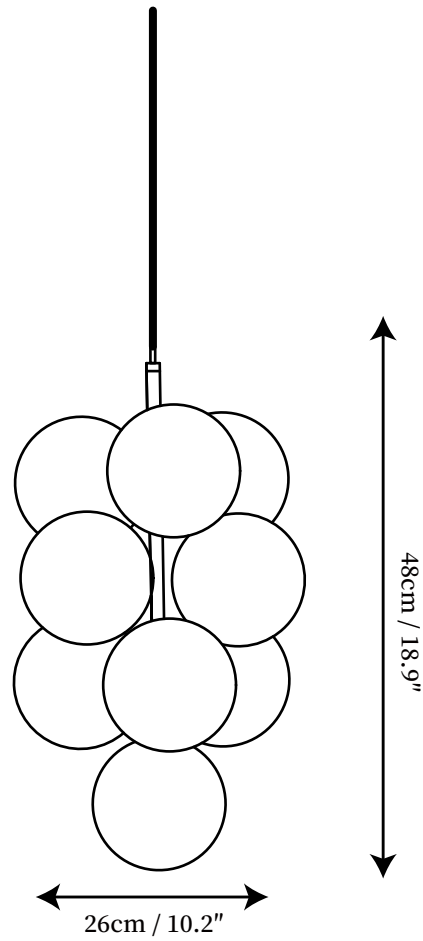

# SPECIFICATION SHEET

---

## SPECIFICATION DETAILS

\*For custom options, consult factory for details

<b>Fixture Dimensions</b>	D 10.2 x H 18.9"
<b>Light source</b>	G9
<b>Wattage</b>	5W
<b>Voltage</b>	AC 110-240V
<b>Color Temperature</b>	Based on the purchase of light bulbs
<b>CRI(Ra)</b>	80CRI
<b>Mounting</b>	Ceiling
<b>Driver Required</b>	NO
<b>Optional Color Temps</b>	Buy bulbs as needed
<b>LED Rated Life</b>	Based on bulb life (we do not supply bulbs)
<b>Dimming</b>	Dimming is not supported
<b>Finishes</b>	Anthracite grey, Light grey, Terracotta
<b>Glass Details</b>	Anthracite grey, Light grey, Terracotta
<b>Material</b>	Metal, PVC
<b>Wire Length</b>	59"
<b>Wire Type</b>	Black Coaxial Wire

## SPECIFICATION DETAILS

\*For custom options, consult factory for details

<b>Fixture Dimensions</b>	D 22.8 x H 10.2"
<b>Light source</b>	G9
<b>Wattage</b>	5W
<b>Voltage</b>	AC 110-240V
<b>Color Temperature</b>	Based on the purchase of light bulbs
<b>CRI(Ra)</b>	80CRI
<b>Mounting</b>	Ceiling
<b>Driver Required</b>	NO
<b>Optional Color Temps</b>	Buy bulbs as needed
<b>LED Rated Life</b>	Based on bulb life (we do not supply bulbs)
<b>Dimming</b>	Dimming is not supported
<b>Finishes</b>	Anthracite grey, Light grey, Terracotta
<b>Glass Details</b>	Anthracite grey, Light grey, Terracotta
<b>Material</b>	Metal, PVC
<b>Wire Length</b>	59"
<b>Wire Type</b>	Black Coaxial Wire