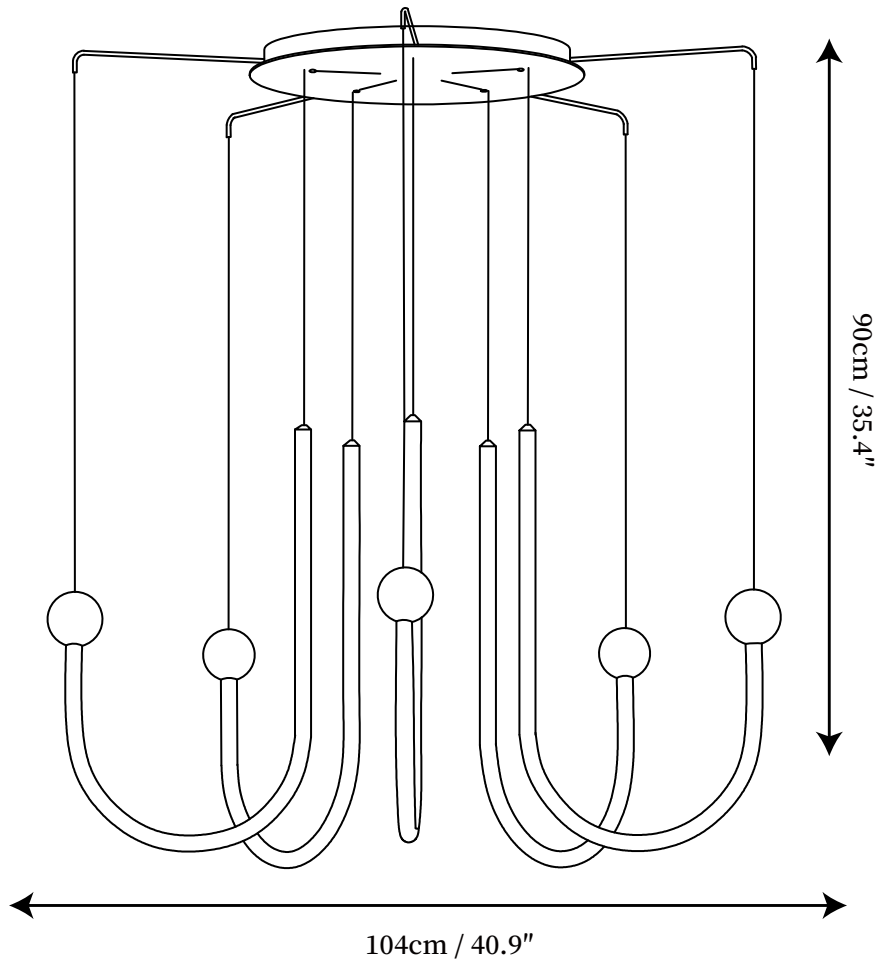

SPECIFICATION SHEET

SPECIFICATION DETAILS

*For custom options, consult factory for details

Fixture Dimensions	D 40.9" x H 35.4"
Light source	Integrated LED
Wattage	~5 W
Voltage	AC 110-240V
Color Temperature	3000K
CRI(Ra)	80CRI
Mounting	Ceiling
Driver Required	Yes
Optional Color Temps	Warm Light (3000K), Neutral Light (4500K), Cool Light (6000K)
LED Rated Life	30000 hours
Dimming	Dimming is not supported
Finishes	White
Shade Details	White
Material	Metal, Acrylic, Silica gel
Wire Length	No
Wire Type	No