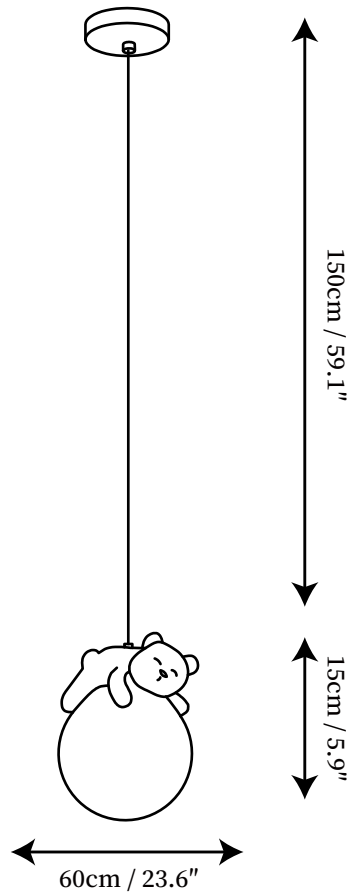

SPECIFICATION SHEET

SPECIFICATION DETAILS

*For custom options, consult factory for details

Fixture Dimensions	D 5.9" x H 59.1"
Light source	G9
Wattage	5W
Voltage	AC 110-240V
Color Temperature	Based on the purchase of light bulbs
CRI(Ra)	80CRI
Mounting	Ceiling
Driver Required	NO
Optional Color Temps	Buy bulbs as needed
LED Rated Life	Based on bulb life (we do not supply bulbs)
Dimming	Dimming is not supported
Finishes	White
Glass Details	White
Material	Metal, Resin
Wire Length	59"
Wire Type	Black Coaxial Wire