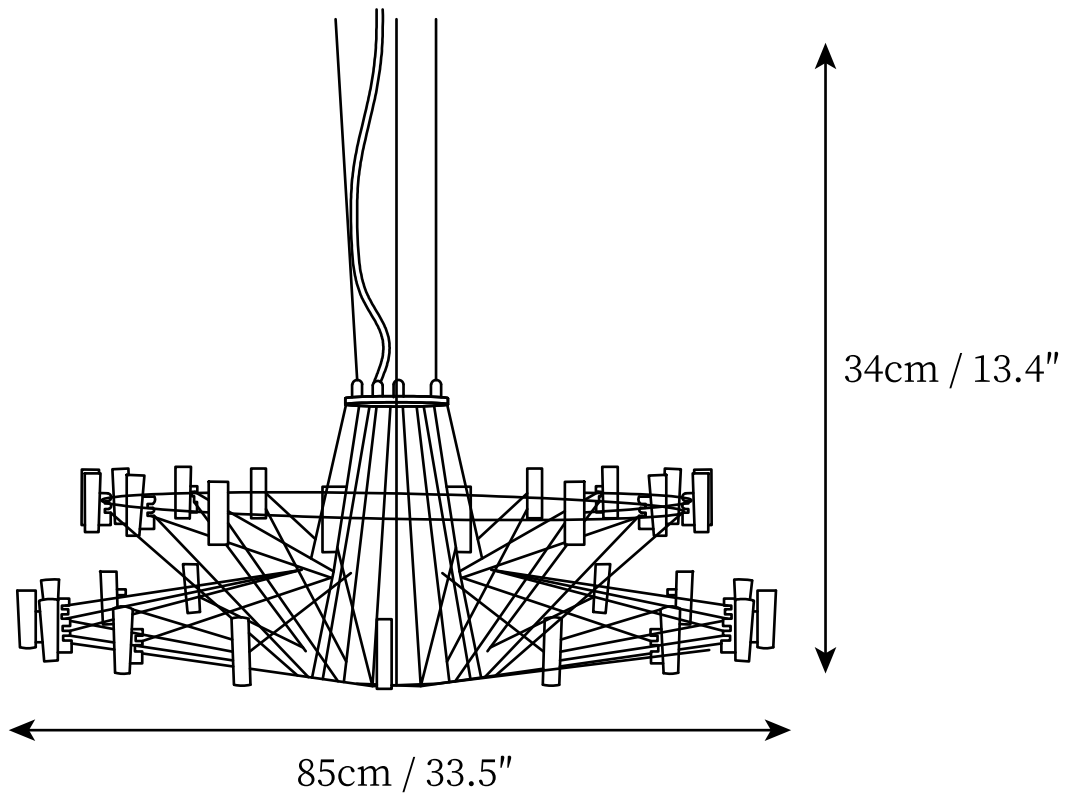

SPECIFICATION SHEET

SPECIFICATION DETAILS

*For custom options, consult factory for details

Fixture Dimensions	D 33.5" x H 13.4"
Light source	Integrated LED
Wattage	~36 W
Voltage	AC 110-240V
Color Temperature	3000K
CRI(Ra)	80CRI
Mounting	Ceiling
Driver Required	Yes
Optional Color Temps	Warm Light (3000K), Neutral Light (4500K), Cool Light (6000K)
LED Rated Life	30000 hours
Dimming	Dimming is not supported
Finishes	White, Black.
Shade Details	White.
Material	Metal, Acrylic.
Wire Length	59"
Wire Type	Black Coaxial Wire

SPECIFICATION SHEET

SPECIFICATION DETAILS

*For custom options, consult factory for details

Fixture Dimensions	D 39.8" x H 21.3"
Light source	Integrated LED
Wattage	~54 W
Voltage	AC 110-240V
Color Temperature	3000K
CRI(Ra)	80CRI
Mounting	Ceiling
Driver Required	Yes
Optional Color Temps	Warm Light (3000K), Neutral Light (4500K), Cool Light (6000K)
LED Rated Life	30000 hours
Dimming	Dimming is not supported
Finishes	White, Black.
Shade Details	White.
Material	Metal, Acrylic.
Wire Length	59"
Wire Type	Black Coaxial Wire