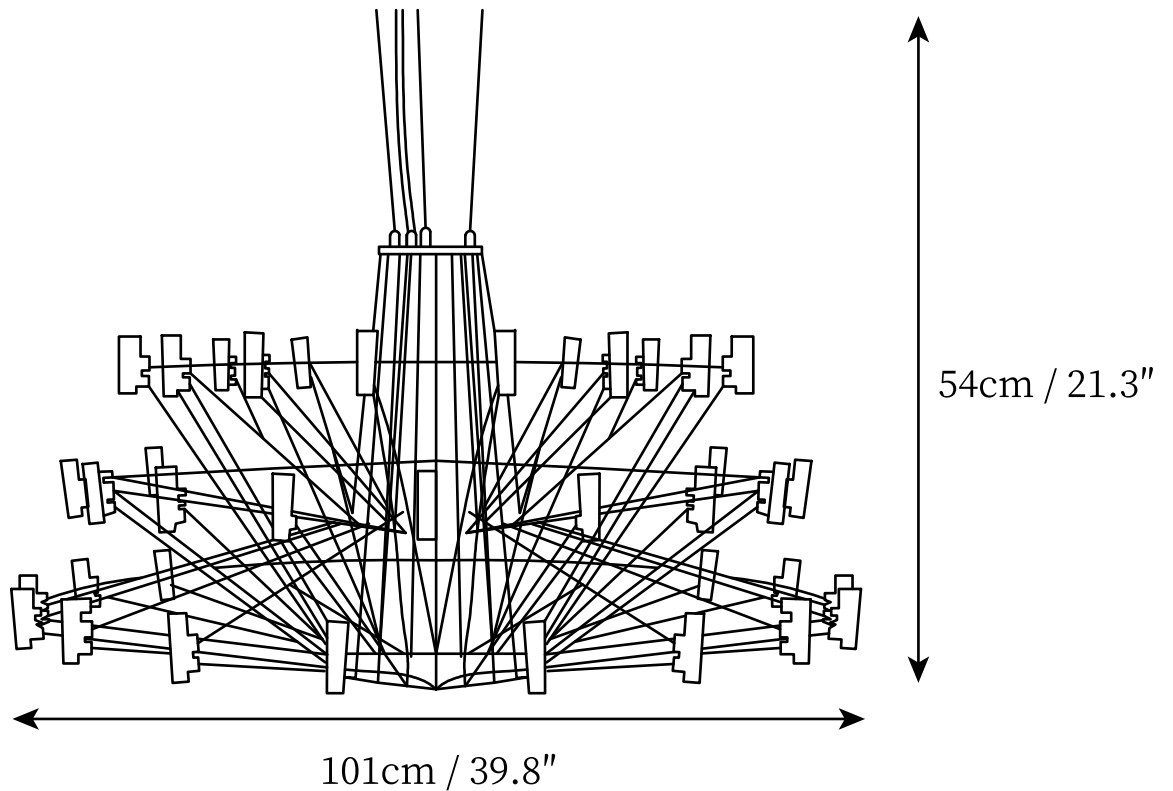

SPECIFICATION SHEET

SPECIFICATION DETAILS

*For custom options, consult factory for details

Fixture Dimensions	D 33.5" x H 13.4"
Light source	Integrated LED
Wattage	~36 W
Voltage	AC 110-240V
Color Temperature	3000K
CRI(Ra)	80CRI
Mounting	Ceiling
Driver Required	Yes
Optional Color Temps	Warm Light (3000K), Neutral Light (4500K), Cool Light (6000K)
LED Rated Life	30000 hours
Dimming	Dimming is not supported
Finishes	White, Black.
Shade Details	White.
Material	Metal, Acrylic.
Wire Length	59"
Wire Type	Black Coaxial Wire

SPECIFICATION SHEET

SPECIFICATION DETAILS

*For custom options, consult factory for details

Fixture Dimensions	D 39.8" x H 21.3"
Light source	Integrated LED
Wattage	~54 W
Voltage	AC 110-240V
Color Temperature	3000K
CRI(Ra)	80CRI
Mounting	Ceiling
Driver Required	Yes
Optional Color Temps	Warm Light (3000K), Neutral Light (4500K), Cool Light (6000K)
LED Rated Life	30000 hours
Dimming	Dimming is not supported
Finishes	White, Black.
Shade Details	White.
Material	Metal, Acrylic.
Wire Length	59"
Wire Type	Black Coaxial Wire