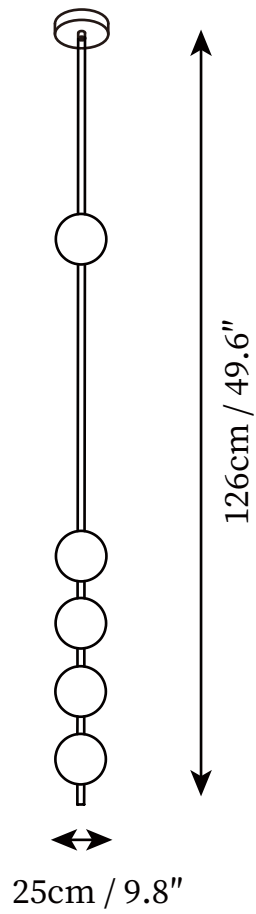

SPECIFICATION SHEET

SPECIFICATION DETAILS

*For custom options, consult factory for details

Fixture Dimensions	D 4.7" x H 39.4"
Light source	Integrated LED
Wattage	~ 5W
Voltage	AC 110-240V
Mounting	Hardwired.
Dimming	Compatible with dimmable bulbs (bulb not included)
Control method	Compatible with common wall switches (not included)
Finishes	Brass.
Shade Details	White.
Material	Brass, Plastic, Glass.
Rod Length	Suspension rod is 19.7"+19.7", and can be spliced as needed.

SPECIFICATION SHEET

SPECIFICATION DETAILS

*For custom options, consult factory for details

Fixture Dimensions	D 4.7" x H 49.6"
Light source	Integrated LED
Wattage	~ 5W
Voltage	AC 110-240V
Mounting	Hardwired.
Dimming	Compatible with dimmable bulbs (bulb not included)
Control method	Compatible with common wall switches(not included)
Finishes	Brass.
Shade Details	White.
Material	Brass, Plastic, Glass.
Rod Length	Suspension rod is 19.7"+19.7", and can be spliced as needed.

SPECIFICATION SHEET

SPECIFICATION DETAILS

*For custom options, consult factory for details

Fixture Dimensions	D 4.7" x H 60.6"
Light source	Integrated LED
Wattage	~ 5W
Voltage	AC 110-240V
Mounting	Hardwired.
Dimming	Compatible with dimmable bulbs (bulb not included)
Control method	Compatible with common wall switches(not included)
Finishes	Brass.
Shade Details	White.
Material	Brass, Plastic, Glass.
Rod Length	Suspension rod is 19.7"+19.7", and can be spliced as needed.