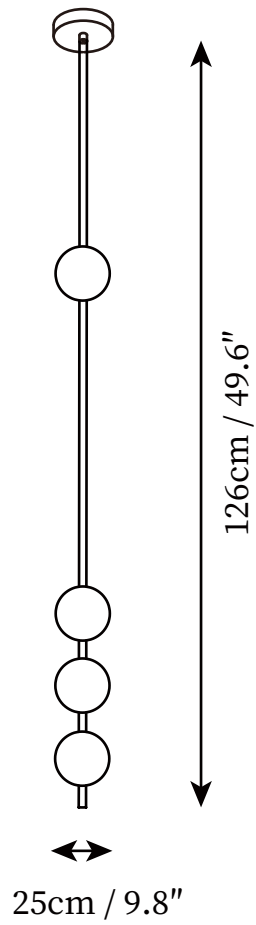

SPECIFICATION SHEET

SPECIFICATION DETAILS

*For custom options, consult factory for details

Fixture Dimensions	D 4.7" x H 39.4"
Light source	Integrated LED
Wattage	~ 5W
Voltage	AC 110-240V
Mounting	Hardwired.
Dimming	Compatible with dimmable bulbs (bulb not included)
Control method	Compatible with common wall switches (not included)
Finishes	Brass.
Shade Details	White.
Material	Brass, Plastic, Glass.
Rod Length	Suspension rod is 19.7"+19.7", and can be spliced as needed.

SPECIFICATION SHEET

SPECIFICATION DETAILS

*For custom options, consult factory for details

Fixture Dimensions	D 4.7" x H 49.6"
Light source	Integrated LED
Wattage	~ 5W
Voltage	AC 110-240V
Mounting	Hardwired.
Dimming	Compatible with dimmable bulbs (bulb not included)
Control method	Compatible with common wall switches(not included)
Finishes	Brass.
Shade Details	White.
Material	Brass, Plastic, Glass.
Rod Length	Suspension rod is 19.7"+19.7", and can be spliced as needed.

SPECIFICATION SHEET

SPECIFICATION DETAILS

*For custom options, consult factory for details

Fixture Dimensions	D 4.7" x H 60.6"
Light source	Integrated LED
Wattage	~ 5W
Voltage	AC 110-240V
Mounting	Hardwired.
Dimming	Compatible with dimmable bulbs (bulb not included)
Control method	Compatible with common wall switches(not included)
Finishes	Brass.
Shade Details	White.
Material	Brass, Plastic, Glass.
Rod Length	Suspension rod is 19.7"+19.7", and can be spliced as needed.