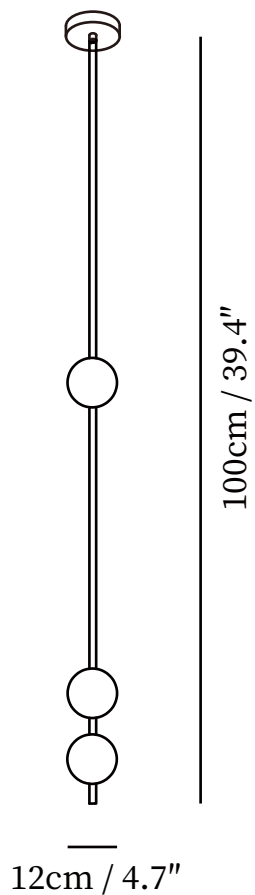

SPECIFICATION SHEET

SPECIFICATION DETAILS

*For custom options, consult factory for details

Fixture Dimensions	D 4.7" x H 39.4"
Light source	Integrated LED
Wattage	~ 5W
Voltage	AC 110-240V
Mounting	Hardwired.
Dimming	Compatible with dimmable bulbs (bulb not included)
Control method	Compatible with common wall switches (not included)
Finishes	Brass.
Shade Details	White.
Material	Brass, Plastic, Glass.
Rod Length	Suspension rod is 19.7"+19.7", and can be spliced as needed.

SPECIFICATION SHEET

SPECIFICATION DETAILS

*For custom options, consult factory for details

Fixture Dimensions	D 4.7" x H 49.6"
Light source	Integrated LED
Wattage	~ 5W
Voltage	AC 110-240V
Mounting	Hardwired.
Dimming	Compatible with dimmable bulbs (bulb not included)
Control method	Compatible with common wall switches(not included)
Finishes	Brass.
Shade Details	White.
Material	Brass, Plastic, Glass.
Rod Length	Suspension rod is 19.7"+19.7", and can be spliced as needed.

SPECIFICATION SHEET

SPECIFICATION DETAILS

*For custom options, consult factory for details

Fixture Dimensions	D 4.7" x H 60.6"
Light source	Integrated LED
Wattage	~ 5W
Voltage	AC 110-240V
Mounting	Hardwired.
Dimming	Compatible with dimmable bulbs (bulb not included)
Control method	Compatible with common wall switches(not included)
Finishes	Brass.
Shade Details	White.
Material	Brass, Plastic, Glass.
Rod Length	Suspension rod is 19.7"+19.7", and can be spliced as needed.