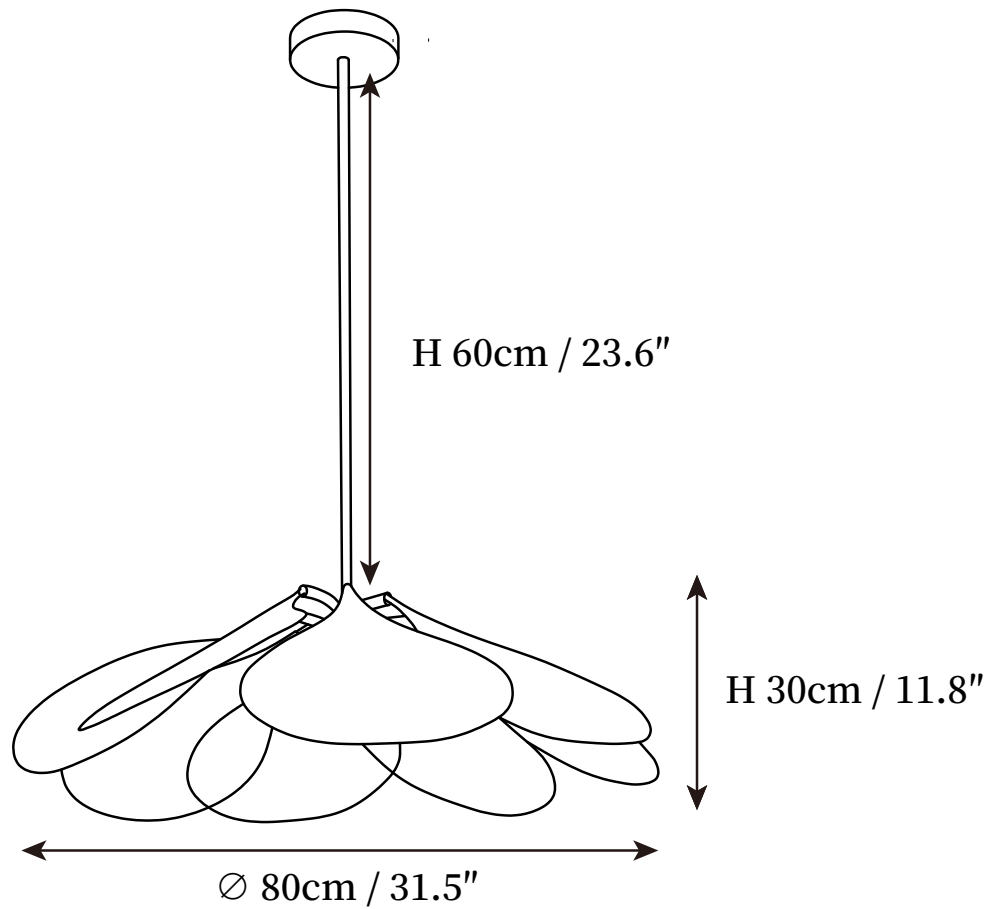

## SPECIFICATION DETAILS

\*For custom options, consult factory for details

<b>Fixture Dimensions</b>	D 19.7" x H 11.8", D 23.6" x H 11.8", D 31.5" x H 11.8"
<b>Light source</b>	E26 or E27 (bulb not included).
<b>Wattage</b>	MAX 40W incandescent bulb or LED equivalent.
<b>Voltage</b>	AC 110-240V
<b>Mounting</b>	Hardwired.
<b>Dimming</b>	Compatible with dimmable bulbs (bulb not included)
<b>Control method</b>	Compatible with common wall switches (not included)
<b>Finishes</b>	Black , White, Pink, Blue, Green, Gray, Yellow.
<b>Shade Details</b>	Black , White, Pink, Blue, Green, Gray, Yellow.
<b>Material</b>	Zinc alloy, Wood.
<b>Rod Length</b>	The standard length of the rod is 47.2" (120 cm), the length is adjustable.