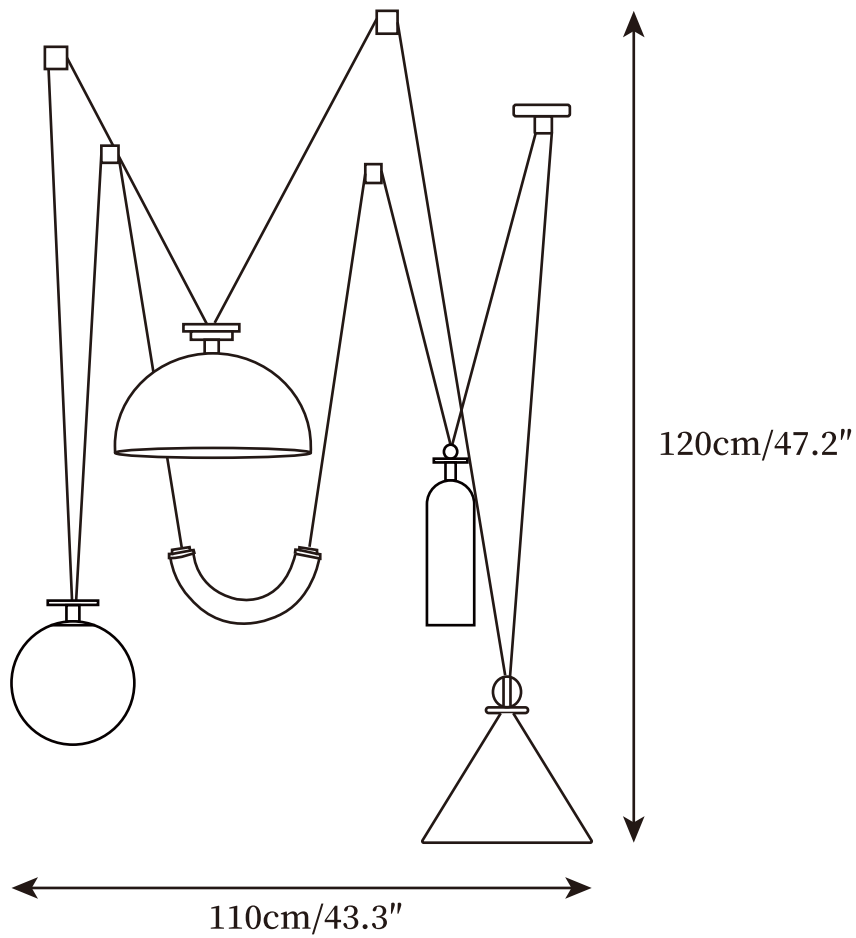

SPECIFICATION SHEET

SPECIFICATION DETAILS

*For custom options, consult factory for details

Fixture Dimensions	D 23.6" x H 47.2"
Light source	E14 (bulb not included)
Wattage	MAX 15W incandescent bulb or LED equivalent.
Voltage	AC 110-240V
Mounting	Hardwired.
Dimming	Compatible with dimmable bulbs (bulb not included)
Control method	Compatible with common wall switches (not included)
Finishes	Glod, Black.
Shade Details	White, Blue, Smoke grey, Gold, Rose gold.
Material	Iron, Metal, Glass
Wire Length	The standard length of the cord is 59" (150 cm), the length is adjustable.

SPECIFICATION SHEET

SPECIFICATION DETAILS

*For custom options, consult factory for details

Fixture Dimensions	D 43.3" x H 47.2"
Light source	E14 (bulb not included)
Wattage	MAX 15W incandescent bulb or LED equivalent.
Voltage	AC 110-240V
Mounting	Hardwired.
Dimming	Compatible with dimmable bulbs (bulb not included)
Control method	Compatible with common wall switches (not included)
Finishes	Glod, Black.
Shade Details	White, Blue, Smoke grey, Gold, Rose gold.
Material	Iron, Metal, Glass
Wire Length	The standard length of the cord is 59" (150 cm), the length is adjustable.