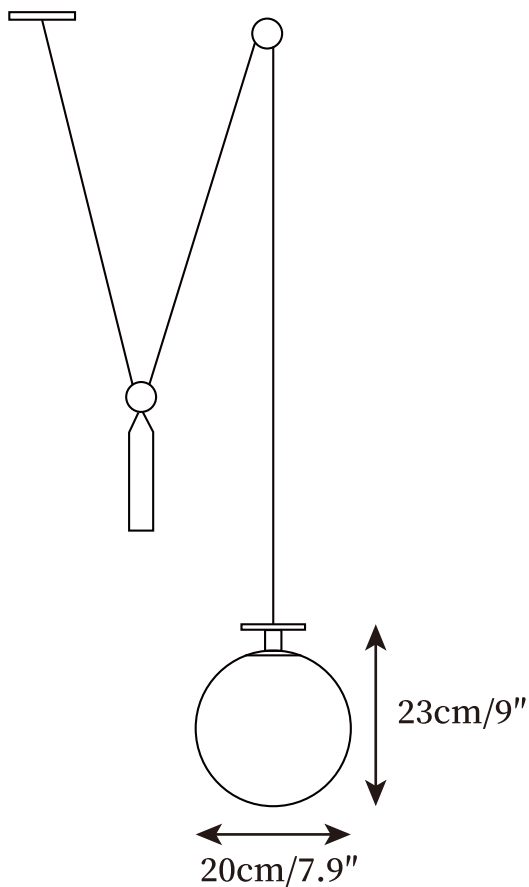

SPECIFICATION SHEET

SPECIFICATION DETAILS

*For custom options, consult factory for details

Fixture Dimensions	D 11.8" x H 13.8"
Light source	E14 (bulb not included)
Wattage	MAX 15W incandescent bulb or LED equivalent.
Voltage	AC 110-240V
Mounting	Hardwired.
Dimming	Compatible with dimmable bulbs (bulb not included)
Control method	Compatible with common wall switches (not included)
Finishes	Glod, Black.
Shade Details	White, Blue, Smoke grey, Gold, Rose gold.
Material	Iron, Metal, Glass
Wire Length	The standard length of the cord is 59" (150 cm), the length is adjustable.

SPECIFICATION SHEET

SPECIFICATION DETAILS

*For custom options, consult factory for details

Fixture Dimensions	D 7.9" x H 9"
Light source	E14 (bulb not included)
Wattage	MAX 15W incandescent bulb or LED equivalent.
Voltage	AC 110-240V
Mounting	Hardwired.
Dimming	Compatible with dimmable bulbs (bulb not included)
Control method	Compatible with common wall switches (not included)
Finishes	Glod, Black.
Shade Details	White, Blue, Smoke grey, Gold, Rose gold.
Material	Iron, Metal, Glass
Wire Length	The standard length of the cord is 59" (150 cm), the length is adjustable.

SPECIFICATION SHEET

SPECIFICATION DETAILS

*For custom options, consult factory for details

Fixture Dimensions	D 3.9" x H 13.8"
Light source	E14 (bulb not included)
Wattage	MAX 15W incandescent bulb or LED equivalent.
Voltage	AC 110-240V
Mounting	Hardwired.
Dimming	Compatible with dimmable bulbs (bulb not included)
Control method	Compatible with common wall switches(not included)
Finishes	Glod, Black.
Shade Details	White, Blue, Smoke grey, Gold, Rose gold.
Material	Iron, Metal, Glass
Wire Length	The standard length of the cord is 59" (150 cm), the length is adjustable.