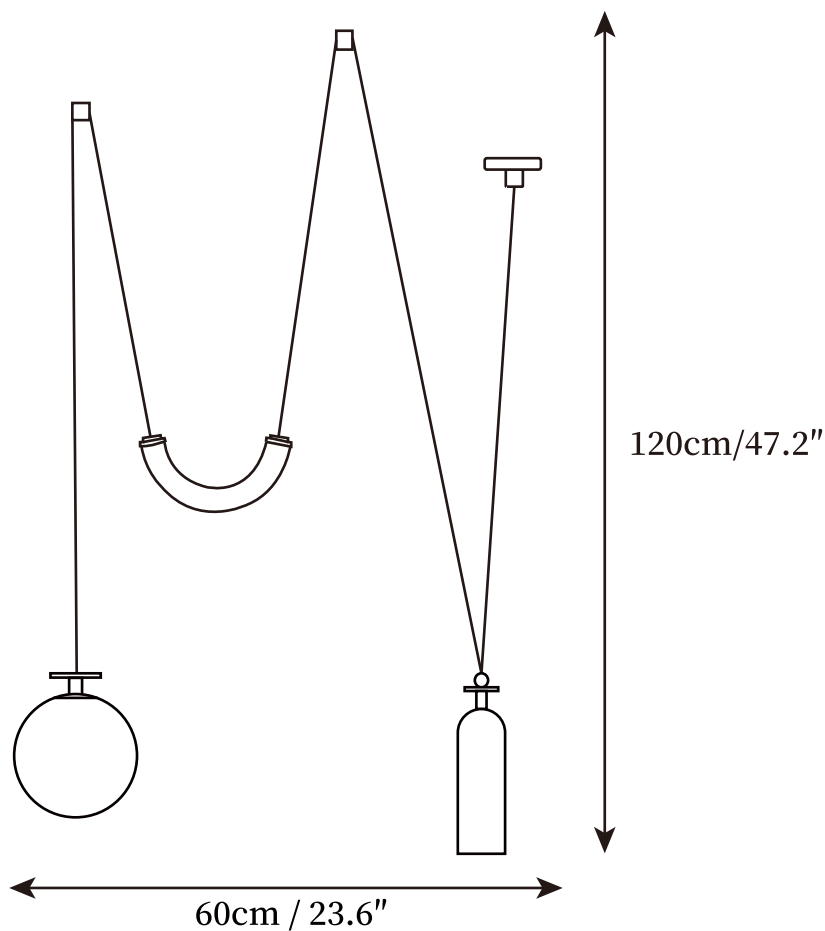

SPECIFICATION SHEET

SPECIFICATION DETAILS

*For custom options, consult factory for details

Fixture Dimensions	D 39.4" x H 39.4"
Light source	E14 (bulb not included)
Wattage	MAX 15W incandescent bulb or LED equivalent.
Voltage	AC 110-240V
Mounting	Hardwired.
Dimming	Compatible with dimmable bulbs (bulb not included)
Control method	Compatible with common wall switches(not included)
Finishes	Glod, Black.
Shade Details	White, Blue, Smoke grey, Gold, Rose gold.
Material	Iron, Metal, Glass
Wire Length	The standard length of the cord is 59" (150 cm), the length is adjustable.

SPECIFICATION SHEET

SPECIFICATION DETAILS

*For custom options, consult factory for details

Fixture Dimensions	D 23.6" x H 47.2"
Light source	E14 (bulb not included)
Wattage	MAX 15W incandescent bulb or LED equivalent.
Voltage	AC 110-240V
Mounting	Hardwired.
Dimming	Compatible with dimmable bulbs (bulb not included)
Control method	Compatible with common wall switches (not included)
Finishes	Glod, Black.
Shade Details	White, Blue, Smoke grey, Gold, Rose gold.
Material	Iron, Metal, Glass
Wire Length	The standard length of the cord is 59" (150 cm), the length is adjustable.