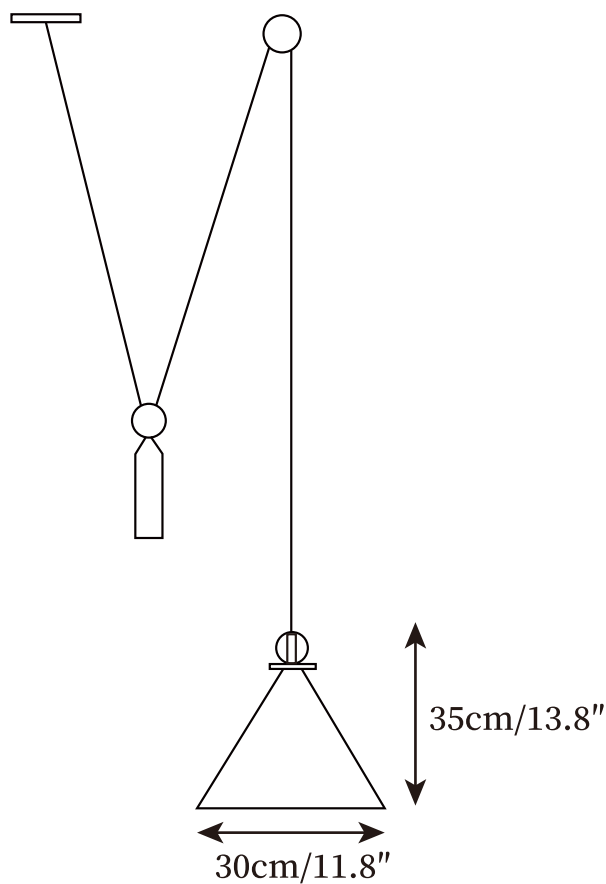

SPECIFICATION SHEET

SPECIFICATION DETAILS

*For custom options, consult factory for details

Fixture Dimensions	D 11.8" x H 13.8"
Light source	E14 (bulb not included)
Wattage	MAX 15W incandescent bulb or LED equivalent.
Voltage	AC 110-240V
Mounting	Hardwired.
Dimming	Compatible with dimmable bulbs (bulb not included)
Control method	Compatible with common wall switches (not included)
Finishes	Glod, Black.
Shade Details	White, Blue, Smoke grey, Gold, Rose gold.
Material	Iron, Metal, Glass
Wire Length	The standard length of the cord is 59" (150 cm), the length is adjustable.

SPECIFICATION SHEET

SPECIFICATION DETAILS

*For custom options, consult factory for details

Fixture Dimensions	D 7.9" x H 9"
Light source	E14 (bulb not included)
Wattage	MAX 15W incandescent bulb or LED equivalent.
Voltage	AC 110-240V
Mounting	Hardwired.
Dimming	Compatible with dimmable bulbs (bulb not included)
Control method	Compatible with common wall switches (not included)
Finishes	Glod, Black.
Shade Details	White, Blue, Smoke grey, Gold, Rose gold.
Material	Iron, Metal, Glass
Wire Length	The standard length of the cord is 59" (150 cm), the length is adjustable.

SPECIFICATION SHEET

SPECIFICATION DETAILS

*For custom options, consult factory for details

Fixture Dimensions	D 3.9" x H 13.8"
Light source	E14 (bulb not included)
Wattage	MAX 15W incandescent bulb or LED equivalent.
Voltage	AC 110-240V
Mounting	Hardwired.
Dimming	Compatible with dimmable bulbs (bulb not included)
Control method	Compatible with common wall switches(not included)
Finishes	Glod, Black.
Shade Details	White, Blue, Smoke grey, Gold, Rose gold.
Material	Iron, Metal, Glass
Wire Length	The standard length of the cord is 59" (150 cm), the length is adjustable.