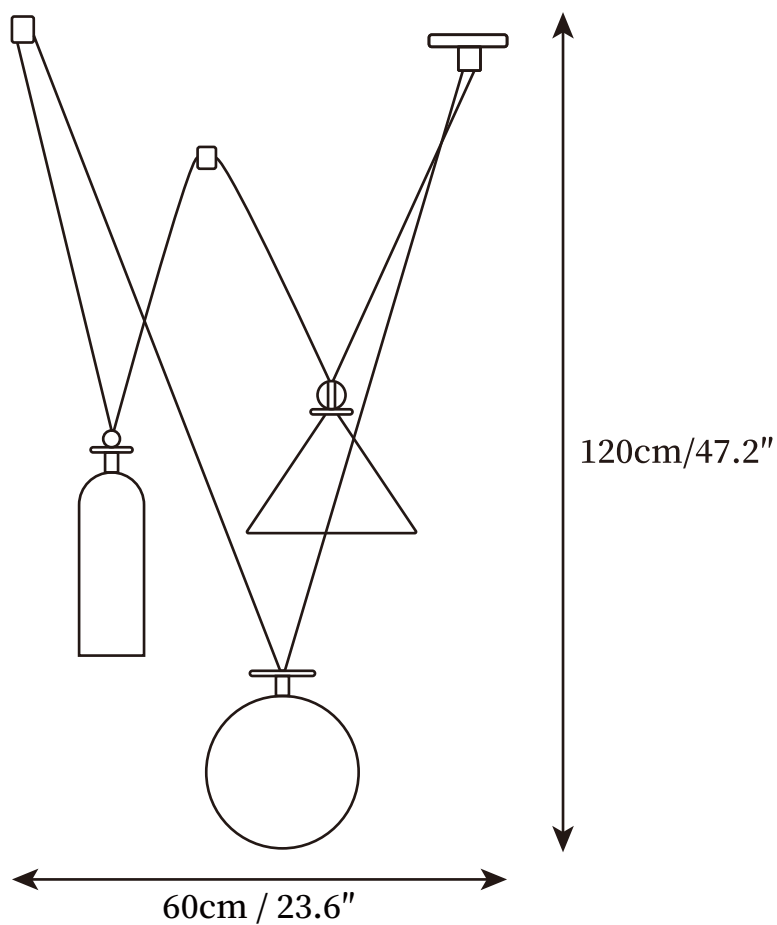

SPECIFICATION SHEET

SPECIFICATION DETAILS

*For custom options, consult factory for details

Fixture Dimensions	D 3.9" x H 13.8"
Light source	E14 (bulb not included)
Wattage	MAX 15W incandescent bulb or LED equivalent.
Voltage	AC 110-240V
Mounting	Hardwired.
Dimming	Compatible with dimmable bulbs (bulb not included)
Control method	Compatible with common wall switches(not included)
Finishes	Glod, Black.
Shade Details	White, Blue, Smoke grey, Gold, Rose gold.
Material	Iron, Metal, Glass
Wire Length	The standard length of the cord is 59" (150 cm), the length is adjustable.

SPECIFICATION SHEET

SPECIFICATION DETAILS

*For custom options, consult factory for details

Fixture Dimensions	D 39.4" x H 39.4"
Light source	E14 (bulb not included)
Wattage	MAX 15W incandescent bulb or LED equivalent.
Voltage	AC 110-240V
Mounting	Hardwired.
Dimming	Compatible with dimmable bulbs (bulb not included)
Control method	Compatible with common wall switches(not included)
Finishes	Glod, Black.
Shade Details	White, Blue, Smoke grey, Gold, Rose gold.
Material	Iron, Metal, Glass
Wire Length	The standard length of the cord is 59" (150 cm), the length is adjustable.

SPECIFICATION SHEET

SPECIFICATION DETAILS

*For custom options, consult factory for details

Fixture Dimensions	D 23.6" x H 47.2"
Light source	E14 (bulb not included)
Wattage	MAX 15W incandescent bulb or LED equivalent.
Voltage	AC 110-240V
Mounting	Hardwired.
Dimming	Compatible with dimmable bulbs (bulb not included)
Control method	Compatible with common wall switches (not included)
Finishes	Glod, Black.
Shade Details	White, Blue, Smoke grey, Gold, Rose gold.
Material	Iron, Metal, Glass
Wire Length	The standard length of the cord is 59" (150 cm), the length is adjustable.