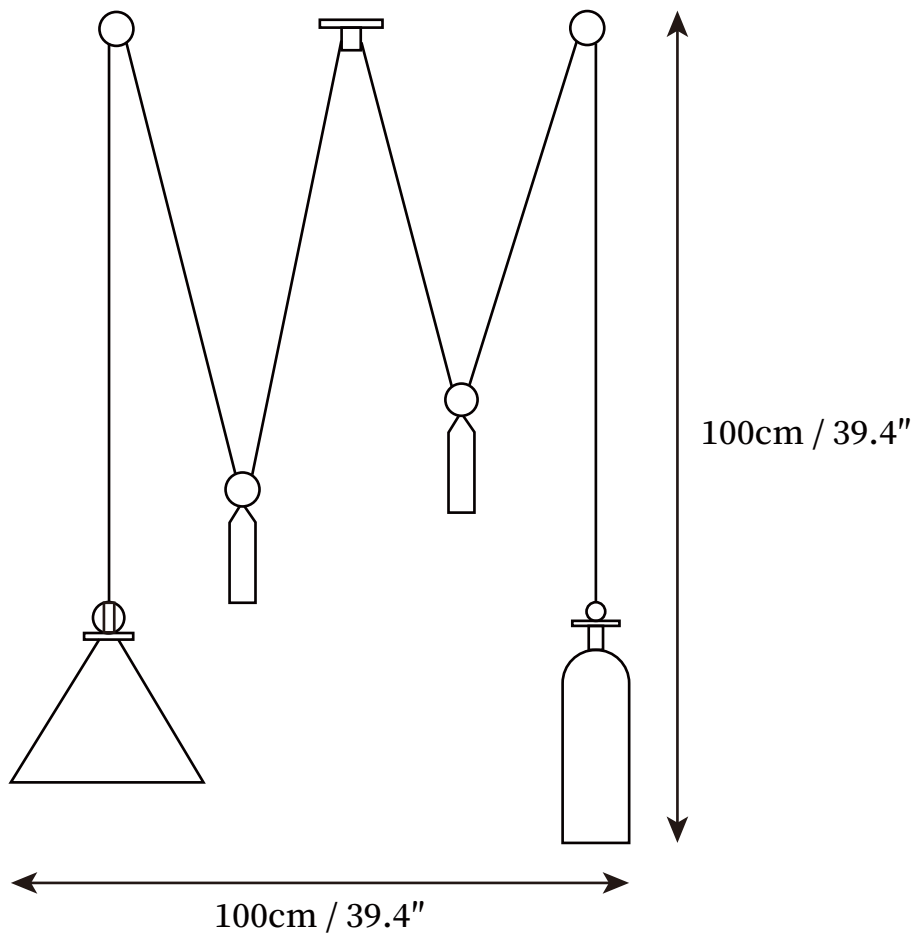

SPECIFICATION SHEET

SPECIFICATION DETAILS

*For custom options, consult factory for details

Fixture Dimensions	D 7.9" x H 9"
Light source	E14 (bulb not included)
Wattage	MAX 15W incandescent bulb or LED equivalent.
Voltage	AC 110-240V
Mounting	Hardwired.
Dimming	Compatible with dimmable bulbs (bulb not included)
Control method	Compatible with common wall switches (not included)
Finishes	Glod, Black.
Shade Details	White, Blue, Smoke grey, Gold, Rose gold.
Material	Iron, Metal, Glass
Wire Length	The standard length of the cord is 59" (150 cm), the length is adjustable.

SPECIFICATION SHEET

SPECIFICATION DETAILS

*For custom options, consult factory for details

Fixture Dimensions	D 3.9" x H 13.8"
Light source	E14 (bulb not included)
Wattage	MAX 15W incandescent bulb or LED equivalent.
Voltage	AC 110-240V
Mounting	Hardwired.
Dimming	Compatible with dimmable bulbs (bulb not included)
Control method	Compatible with common wall switches(not included)
Finishes	Glod, Black.
Shade Details	White, Blue, Smoke grey, Gold, Rose gold.
Material	Iron, Metal, Glass
Wire Length	The standard length of the cord is 59" (150 cm), the length is adjustable.

SPECIFICATION SHEET

SPECIFICATION DETAILS

*For custom options, consult factory for details

Fixture Dimensions	D 39.4" x H 39.4"
Light source	E14 (bulb not included)
Wattage	MAX 15W incandescent bulb or LED equivalent.
Voltage	AC 110-240V
Mounting	Hardwired.
Dimming	Compatible with dimmable bulbs (bulb not included)
Control method	Compatible with common wall switches(not included)
Finishes	Glod, Black.
Shade Details	White, Blue, Smoke grey, Gold, Rose gold.
Material	Iron, Metal, Glass
Wire Length	The standard length of the cord is 59" (150 cm), the length is adjustable.