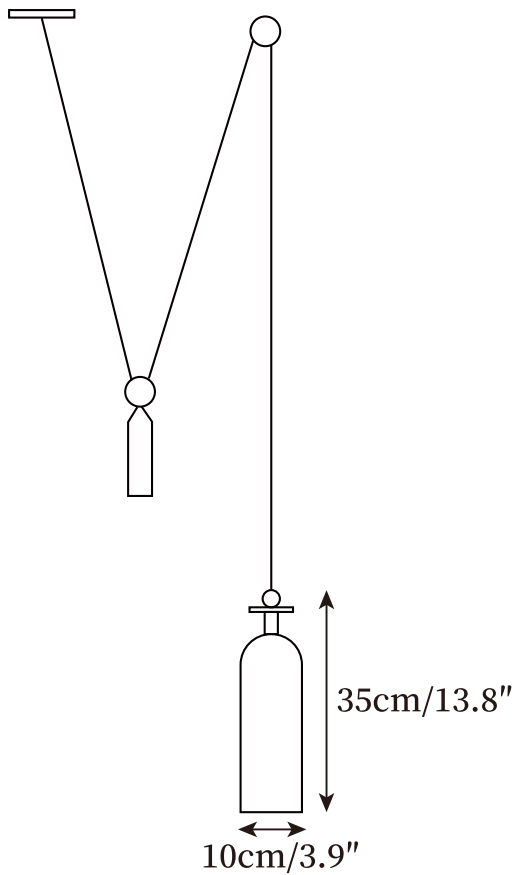

SPECIFICATION SHEET

SPECIFICATION DETAILS

*For custom options, consult factory for details

Fixture Dimensions	D 11.8" x H 13.8"
Light source	E14 (bulb not included)
Wattage	MAX 15W incandescent bulb or LED equivalent.
Voltage	AC 110-240V
Mounting	Hardwired.
Dimming	Compatible with dimmable bulbs (bulb not included)
Control method	Compatible with common wall switches (not included)
Finishes	Glod, Black.
Shade Details	White, Blue, Smoke grey, Gold, Rose gold.
Material	Iron, Metal, Glass
Wire Length	The standard length of the cord is 59" (150 cm), the length is adjustable.

SPECIFICATION SHEET

SPECIFICATION DETAILS

*For custom options, consult factory for details

Fixture Dimensions	D 7.9" x H 9"
Light source	E14 (bulb not included)
Wattage	MAX 15W incandescent bulb or LED equivalent.
Voltage	AC 110-240V
Mounting	Hardwired.
Dimming	Compatible with dimmable bulbs (bulb not included)
Control method	Compatible with common wall switches (not included)
Finishes	Glod, Black.
Shade Details	White, Blue, Smoke grey, Gold, Rose gold.
Material	Iron, Metal, Glass
Wire Length	The standard length of the cord is 59" (150 cm), the length is adjustable.

SPECIFICATION SHEET

SPECIFICATION DETAILS

*For custom options, consult factory for details

Fixture Dimensions	D 3.9" x H 13.8"
Light source	E14 (bulb not included)
Wattage	MAX 15W incandescent bulb or LED equivalent.
Voltage	AC 110-240V
Mounting	Hardwired.
Dimming	Compatible with dimmable bulbs (bulb not included)
Control method	Compatible with common wall switches(not included)
Finishes	Glod, Black.
Shade Details	White, Blue, Smoke grey, Gold, Rose gold.
Material	Iron, Metal, Glass
Wire Length	The standard length of the cord is 59" (150 cm), the length is adjustable.