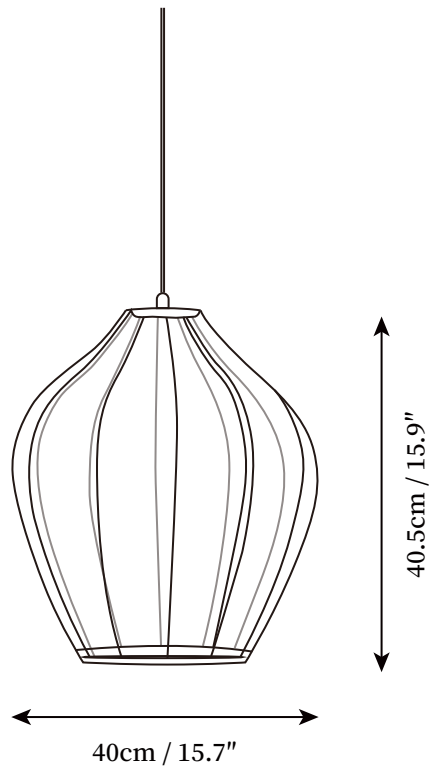

SPECIFICATION SHEET

SPECIFICATION DETAILS

*For custom options, consult factory for details

Fixture Dimensions	D 15.7" x H 15.9"
Light source	E26 or E27 (bulb not included)
Wattage	MAX 40W incandescent bulb or LED equivalent.
Voltage	AC 110-240V
Mounting	Hardwired.
Dimming	Compatible with dimmable bulbs (bulb not included)
Control method	Compatible with common wall switches(not included)
Finishes	White.
Shade Details	White.
Material	Bamboo, Linen fabric
Wire Length	The standard length of the cord is 59" (150 cm), the length is adjustable.

SPECIFICATION SHEET

SPECIFICATION DETAILS

*For custom options, consult factory for details

Fixture Dimensions	D 20.5" x H 20.5"
Light source	E26 or E27 (bulb not included)
Wattage	MAX 40W incandescent bulb or LED equivalent.
Voltage	AC 110-240V
Mounting	Hardwired.
Dimming	Compatible with dimmable bulbs (bulb not included)
Control method	Compatible with common wall switches (not included)
Finishes	White.
Shade Details	White.
Material	Bamboo, Linen fabric
Wire Length	The standard length of the cord is 59" (150 cm), the length is adjustable.