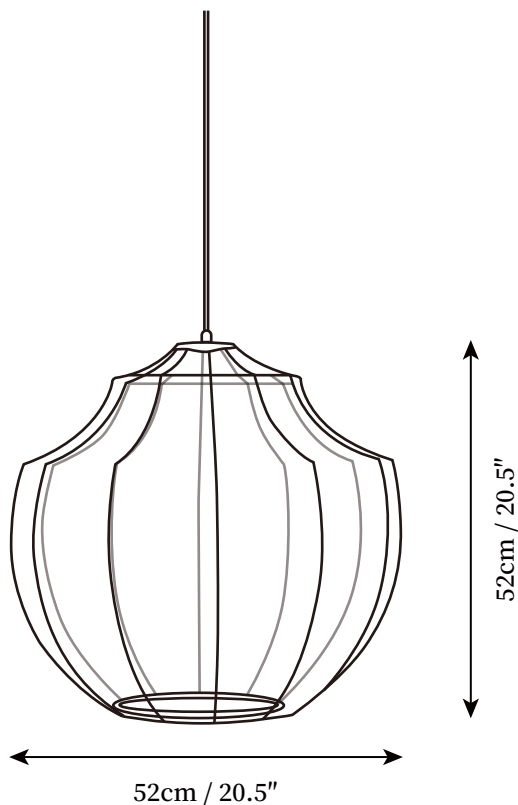

SPECIFICATION SHEET

SPECIFICATION DETAILS

*For custom options, consult factory for details

Fixture Dimensions	D 15.7" x H 15.9"
Light source	E26 or E27 (bulb not included)
Wattage	MAX 40W incandescent bulb or LED equivalent.
Voltage	AC 110-240V
Mounting	Hardwired.
Dimming	Compatible with dimmable bulbs (bulb not included)
Control method	Compatible with common wall switches(not included)
Finishes	White.
Shade Details	White.
Material	Bamboo, Linen fabric
Wire Length	The standard length of the cord is 59" (150 cm), the length is adjustable.

SPECIFICATION SHEET

SPECIFICATION DETAILS

*For custom options, consult factory for details

Fixture Dimensions	D 20.5" x H 20.5"
Light source	E26 or E27 (bulb not included)
Wattage	MAX 40W incandescent bulb or LED equivalent.
Voltage	AC 110-240V
Mounting	Hardwired.
Dimming	Compatible with dimmable bulbs (bulb not included)
Control method	Compatible with common wall switches (not included)
Finishes	White.
Shade Details	White.
Material	Bamboo, Linen fabric
Wire Length	The standard length of the cord is 59" (150 cm), the length is adjustable.