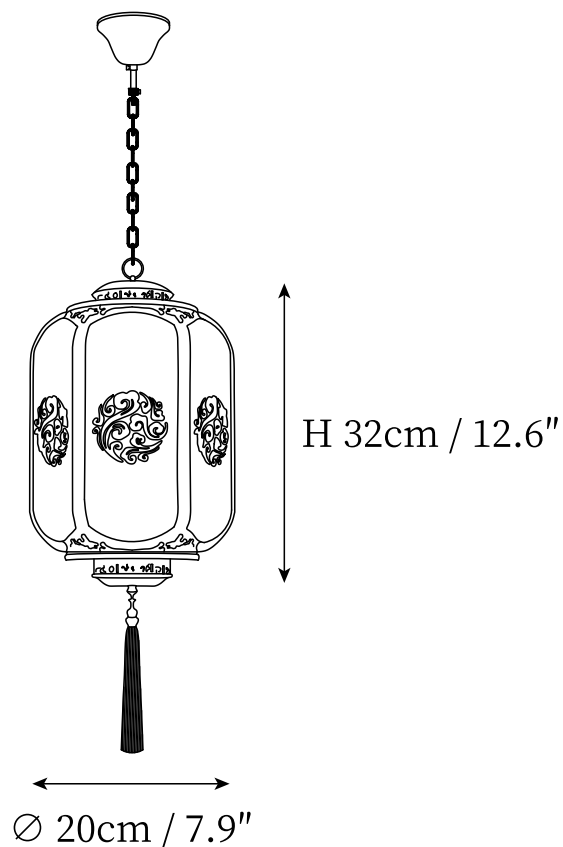

## SPECIFICATION DETAILS

\*For custom options, consult factory for details

Fixture Dimensions	D 7.9" x H 12.6"
Light source	E27 or E26
Wattage	Max 40W
Voltage	AC 110-240V
Color Temperature	Based on the purchase of light bulbs
CRI(Ra)	80CRI
Mounting	Ceiling
Driver Required	NO
Optional Color Temps	Buy bulbs as needed
LED Rated Life	Based on bulb life (we do not supply bulbs)
Dimming	Dimming is not supported
Finishes	Sepia.
Glass Details	Yellow.
Material	Metal, Acrylic, PC.
Hanging Chain Length	Chain lengths range between 50cm - 100cm
Hanging Chain Type	Black / Chain

## SPECIFICATION DETAILS

\*For custom options, consult factory for details

<b>Fixture Dimensions</b>	D 11.8" x H 19.7"
<b>Light source</b>	E27 or E26
<b>Wattage</b>	Max 40W
<b>Voltage</b>	AC 110-240V
<b>Color Temperature</b>	Based on the purchase of light bulbs
<b>CRI(Ra)</b>	80CRI
<b>Mounting</b>	Ceiling
<b>Driver Required</b>	NO
<b>Optional Color Temps</b>	Buy bulbs as needed
<b>LED Rated Life</b>	Based on bulb life (we do not supply bulbs)
<b>Dimming</b>	Dimming is not supported
<b>Finishes</b>	Sepia.
<b>Glass Details</b>	Yellow.
<b>Material</b>	Metal, Acrylic, PC.
<b>Hanging Chain Length</b>	Chain lengths range between 50cm - 100cm
<b>Hanging Chain Type</b>	Black / Chain