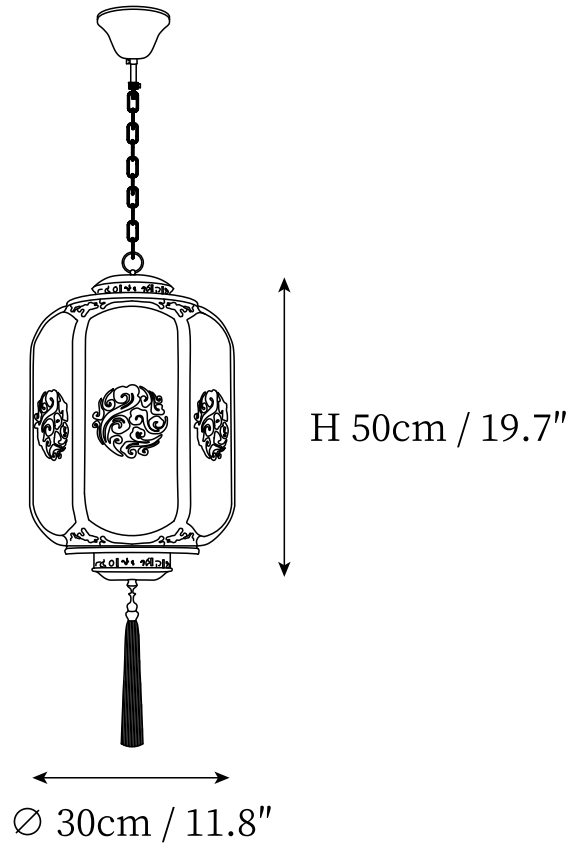

## SPECIFICATION DETAILS

\*For custom options, consult factory for details

Fixture Dimensions	D 7.9" x H 12.6"
Light source	E27 or E26
Wattage	Max 40W
Voltage	AC 110-240V
Color Temperature	Based on the purchase of light bulbs
CRI(Ra)	80CRI
Mounting	Ceiling
Driver Required	NO
Optional Color Temps	Buy bulbs as needed
LED Rated Life	Based on bulb life (we do not supply bulbs)
Dimming	Dimming is not supported
Finishes	Sepia.
Glass Details	Yellow.
Material	Metal, Acrylic, PC.
Hanging Chain Length	Chain lengths range between 50cm - 100cm
Hanging Chain Type	Black / Chain

## SPECIFICATION DETAILS

\*For custom options, consult factory for details

<b>Fixture Dimensions</b>	D 11.8" x H 19.7"
<b>Light source</b>	E27 or E26
<b>Wattage</b>	Max 40W
<b>Voltage</b>	AC 110-240V
<b>Color Temperature</b>	Based on the purchase of light bulbs
<b>CRI(Ra)</b>	80CRI
<b>Mounting</b>	Ceiling
<b>Driver Required</b>	NO
<b>Optional Color Temps</b>	Buy bulbs as needed
<b>LED Rated Life</b>	Based on bulb life (we do not supply bulbs)
<b>Dimming</b>	Dimming is not supported
<b>Finishes</b>	Sepia.
<b>Glass Details</b>	Yellow.
<b>Material</b>	Metal, Acrylic, PC.
<b>Hanging Chain Length</b>	Chain lengths range between 50cm - 100cm
<b>Hanging Chain Type</b>	Black / Chain