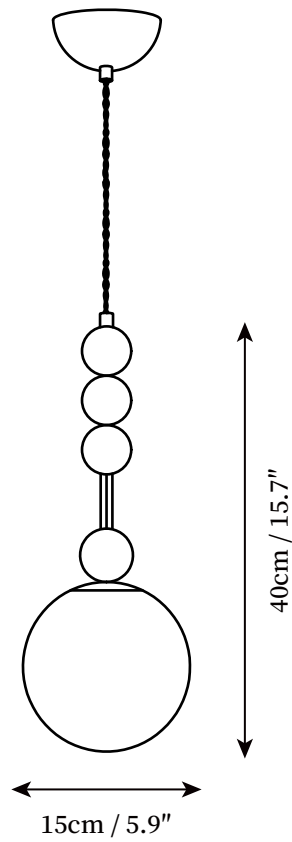

SPECIFICATION SHEET

SPECIFICATION DETAILS

*For custom options, consult factory for details

Fixture Dimensions	D 5.9" x H 15.7"
Light source	G9 (bulb not included)
Wattage	MAX 5W incandescent bulb or LED equivalent.
Voltage	AC 110-240V
Mounting	Hardwired.
Dimming	Compatible with dimmable bulbs (bulb not included)
Control method	Compatible with common wall switches(not included)
Finishes	Copper, Walnut color.
Shade Details	White.
Material	Ash wood, Metal, Glass.
Wire Length	The standard length of the cord is 59" (150 cm), the length is adjustable.

SPECIFICATION SHEET

SPECIFICATION DETAILS

*For custom options, consult factory for details

Fixture Dimensions	D 5.9" x H 19.7"
Light source	G9 (bulb not included)
Wattage	MAX 5W incandescent bulb or LED equivalent.
Voltage	AC 110-240V
Mounting	Hardwired.
Dimming	Compatible with dimmable bulbs (bulb not included)
Control method	Compatible with common wall switches (not included)
Finishes	Copper, Walnut color.
Shade Details	White.
Material	Ash wood, Metal, Glass.
Wire Length	The standard length of the cord is 59" (150 cm), the length is adjustable.