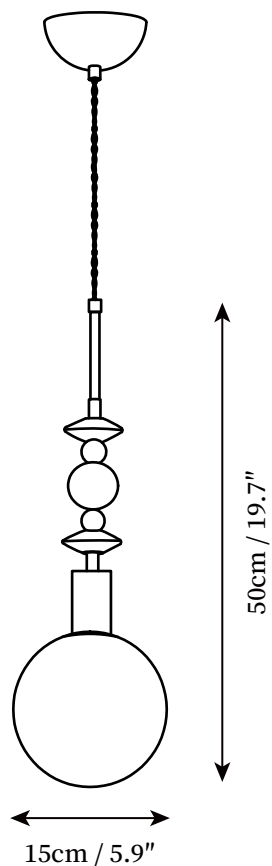

SPECIFICATION SHEET

SPECIFICATION DETAILS

*For custom options, consult factory for details

Fixture Dimensions	D 5.9" x H 15.7"
Light source	G9 (bulb not included)
Wattage	MAX 5W incandescent bulb or LED equivalent.
Voltage	AC 110-240V
Mounting	Hardwired.
Dimming	Compatible with dimmable bulbs (bulb not included)
Control method	Compatible with common wall switches(not included)
Finishes	Copper, Walnut color.
Shade Details	White.
Material	Ash wood, Metal, Glass.
Wire Length	The standard length of the cord is 59" (150 cm), the length is adjustable.

SPECIFICATION SHEET

SPECIFICATION DETAILS

*For custom options, consult factory for details

Fixture Dimensions	D 5.9" x H 19.7"
Light source	G9 (bulb not included)
Wattage	MAX 5W incandescent bulb or LED equivalent.
Voltage	AC 110-240V
Mounting	Hardwired.
Dimming	Compatible with dimmable bulbs (bulb not included)
Control method	Compatible with common wall switches (not included)
Finishes	Copper, Walnut color.
Shade Details	White.
Material	Ash wood, Metal, Glass.
Wire Length	The standard length of the cord is 59" (150 cm), the length is adjustable.