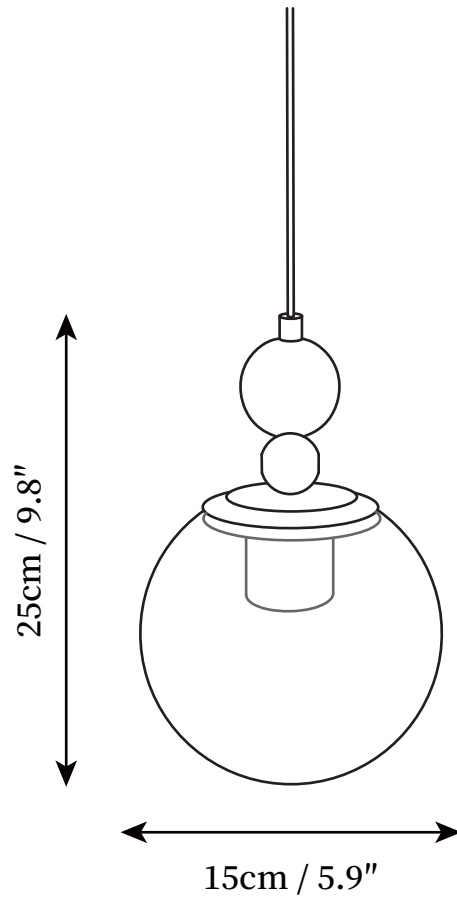

# SPECIFICATION SHEET

---

## SPECIFICATION DETAILS

\*For custom options, consult factory for details

<b>Fixture Dimensions</b>	D 5.9" x H 9.8"
<b>Light source</b>	E26 or E27
<b>Wattage</b>	Max 40W
<b>Voltage</b>	AC 110-240V
<b>Color Temperature</b>	Based on the purchase of light bulbs
<b>CRI(Ra)</b>	80CRI
<b>Mounting</b>	Ceiling
<b>Driver Required</b>	NO
<b>Optional Color Temps</b>	Buy bulbs as needed
<b>LED Rated Life</b>	Based on bulb life (we do not supply bulbs)
<b>Dimming</b>	Dimming is not supported
<b>Finishes</b>	Chrome
<b>Glass Details</b>	Clear
<b>Material</b>	Metal, Glass, Iron
<b>Wire Length</b>	78.7"
<b>Wire Type</b>	Clear Coaxial Wire