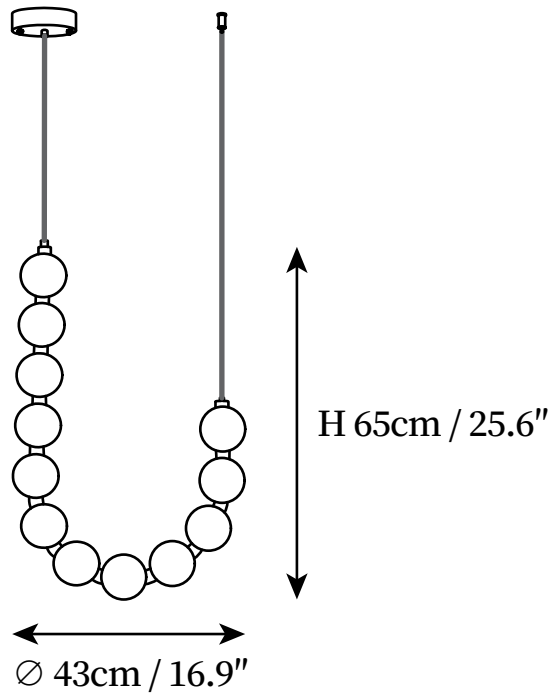

SPECIFICATION SHEET

SPECIFICATION DETAILS

*For custom options, consult factory for details

Fixture Dimensions	D 16.9" x H 25.6"
Light source	Integrated LED
Wattage	~ 5W
Voltage	AC 110-240V
Dimming	Not supported
CRI(Ra)	90+ CRI
Mounting	Hardwired.
LED Rated Life	30000 hours
Color Temperature	Warm Light (3000K), Neutral Light (4000K), Cool Light (6000K)
Control method	Compatible with common wall switches(not included)
Finishes	Brass.
Shads Details	White.
Material	Brass, Glass.
Wires Length	The standard length of the cord is 39.4" (100 cm), the length is adjustable.

SPECIFICATION SHEET

SPECIFICATION DETAILS

*For custom options, consult factory for details

Fixture Dimensions	D 35.4" x H 25.6"
Light source	Integrated LED
Wattage	~ 5W
Voltage	AC 110-240V
Dimming	Not supported
CRI(Ra)	90+ CRI
Mounting	Hardwired.
LED Rated Life	30000 hours
Color Temperature	Warm Light (3000K), Neutral Light (4000K), Cool Light (6000K)
Control method	Compatible with common wall switches (not included)
Finishes	Brass.
Shads Details	White.
Material	Brass, Glass.
Wires Length	The standard length of the cord is 39.4" (100 cm), the length is adjustable.

SPECIFICATION SHEET

SPECIFICATION DETAILS

*For custom options, consult factory for details

Fixture Dimensions	D 19.7" x H 47.2", D 23.6" x H 59.1", D 27.6" x H 78.7"
Light source	Integrated LED
Wattage	~ 5W
Voltage	AC 110-240V
Dimming	Not supported
CRI(Ra)	90+ CRI
Mounting	Hardwired.
LED Rated Life	30000 hours
Color Temperature	Warm Light (3000K), Neutral Light (4000K), Cool Light (6000K)
Control method	Compatible with common wall switches(not included)
Finishes	Brass.
Shads Details	White.
Material	Brass, Glass.
Wires Length	The standard length of the cord is 39.4" (100 cm), the length is adjustable.