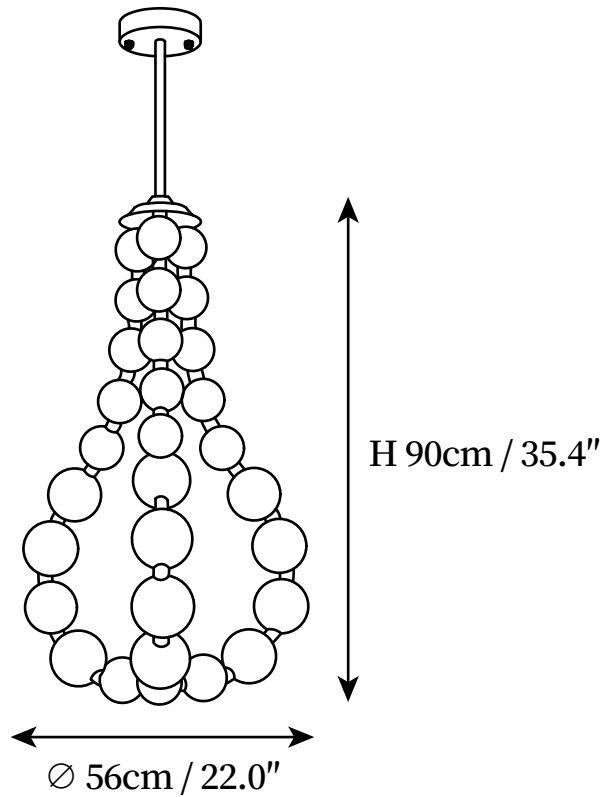

SPECIFICATION SHEET

SPECIFICATION DETAILS

*For custom options, consult factory for details

Fixture Dimensions	D 16.9" x H 25.6"
Light source	Integrated LED
Wattage	~ 5W
Voltage	AC 110-240V
Dimming	Not supported
CRI(Ra)	90+ CRI
Mounting	Hardwired.
LED Rated Life	30000 hours
Color Temperature	Warm Light (3000K), Neutral Light (4000K), Cool Light (6000K)
Control method	Compatible with common wall switches(not included)
Finishes	Brass.
Shads Details	White.
Material	Brass, Glass.
Wires Length	The standard length of the cord is 39.4" (100 cm), the length is adjustable.

SPECIFICATION SHEET

SPECIFICATION DETAILS

*For custom options, consult factory for details

Fixture Dimensions	D 35.4" x H 25.6"
Light source	Integrated LED
Wattage	~ 5W
Voltage	AC 110-240V
Dimming	Not supported
CRI(Ra)	90+ CRI
Mounting	Hardwired.
LED Rated Life	30000 hours
Color Temperature	Warm Light (3000K), Neutral Light (4000K), Cool Light (6000K)
Control method	Compatible with common wall switches (not included)
Finishes	Brass.
Shads Details	White.
Material	Brass, Glass.
Wires Length	The standard length of the cord is 39.4" (100 cm), the length is adjustable.

SPECIFICATION SHEET

SPECIFICATION DETAILS

*For custom options, consult factory for details

Fixture Dimensions	D 22" x H 35.4"
Light source	Integrated LED
Wattage	~ 5W
Voltage	AC 110-240V
Dimming	Not supported
CRI(Ra)	90+ CRI
Mounting	Hardwired.
LED Rated Life	30000 hours
Color Temperature	Warm Light (3000K), Neutral Light (4000K), Cool Light (6000K)
Control method	Compatible with common wall switches (not included)
Finishes	Brass.
Shads Details	White.
Material	Brass, Glass.
Wires Length	The standard length of the cord is 39.4" (100 cm), the length is adjustable.