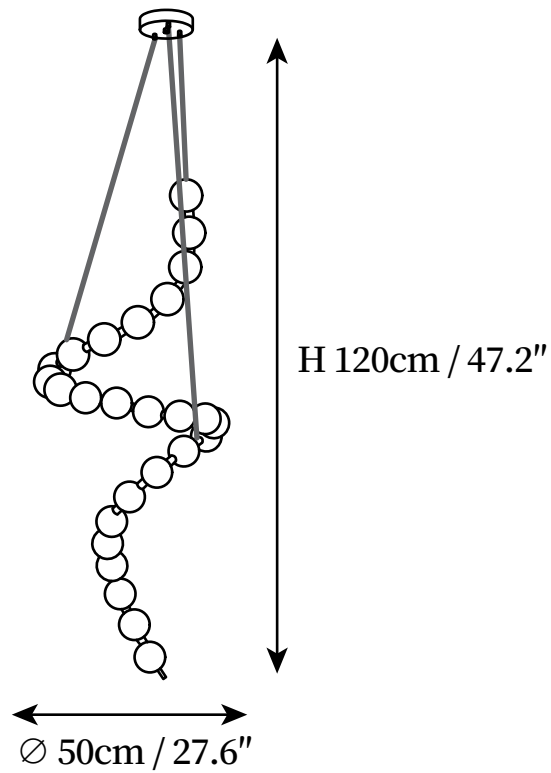

SPECIFICATION SHEET

SPECIFICATION DETAILS

*For custom options, consult factory for details

Fixture Dimensions	D 35.4" x H 25.6"
Light source	Integrated LED
Wattage	~ 5W
Voltage	AC 110-240V
Dimming	Not supported
CRI(Ra)	90+ CRI
Mounting	Hardwired.
LED Rated Life	30000 hours
Color Temperature	Warm Light (3000K), Neutral Light (4000K), Cool Light (6000K)
Control method	Compatible with common wall switches (not included)
Finishes	Brass.
Shads Details	White.
Material	Brass, Glass.
Wires Length	The standard length of the cord is 39.4" (100 cm), the length is adjustable.

SPECIFICATION SHEET

SPECIFICATION DETAILS

*For custom options, consult factory for details

Fixture Dimensions	D 23.6" x H 47.2"
Light source	Integrated LED
Wattage	~ 5W
Voltage	AC 110-240V
Dimming	Not supported
CRI(Ra)	90+ CRI
Mounting	Hardwired.
LED Rated Life	30000 hours
Color Temperature	Warm Light (3000K), Neutral Light (4000K), Cool Light (6000K)
Control method	Compatible with common wall switches(not included)
Finishes	Brass.
Shads Details	White.
Material	Brass, Glass.
Wires Length	The standard length of the cord is 39.4" (100 cm), the length is adjustable.

SPECIFICATION SHEET

SPECIFICATION DETAILS

*For custom options, consult factory for details

Fixture Dimensions	D 19.7" x H 47.2", D 23.6" x H 59.1", D 27.6" x H 78.7"
Light source	Integrated LED
Wattage	~ 5W
Voltage	AC 110-240V
Dimming	Not supported
CRI(Ra)	90+ CRI
Mounting	Hardwired.
LED Rated Life	30000 hours
Color Temperature	Warm Light (3000K), Neutral Light (4000K), Cool Light (6000K)
Control method	Compatible with common wall switches(not included)
Finishes	Brass.
Shads Details	White.
Material	Brass, Glass.
Wires Length	The standard length of the cord is 39.4" (100 cm), the length is adjustable.