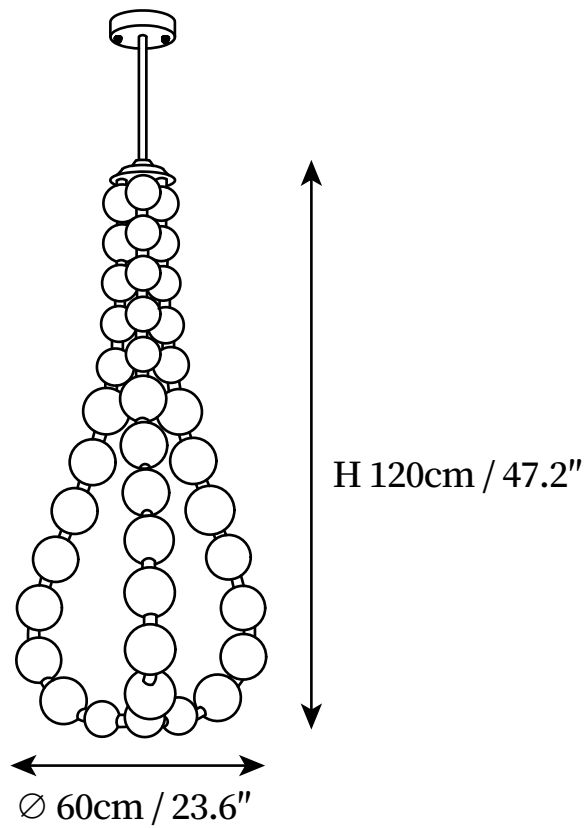

SPECIFICATION SHEET

SPECIFICATION DETAILS

*For custom options, consult factory for details

Fixture Dimensions	D 35.4" x H 25.6"
Light source	Integrated LED
Wattage	~ 5W
Voltage	AC 110-240V
Dimming	Not supported
CRI(Ra)	90+ CRI
Mounting	Hardwired.
LED Rated Life	30000 hours
Color Temperature	Warm Light (3000K), Neutral Light (4000K), Cool Light (6000K)
Control method	Compatible with common wall switches (not included)
Finishes	Brass.
Shads Details	White.
Material	Brass, Glass.
Wires Length	The standard length of the cord is 39.4" (100 cm), the length is adjustable.

SPECIFICATION SHEET

SPECIFICATION DETAILS

*For custom options, consult factory for details

Fixture Dimensions	D 22" x H 35.4"
Light source	Integrated LED
Wattage	~ 5W
Voltage	AC 110-240V
Dimming	Not supported
CRI(Ra)	90+ CRI
Mounting	Hardwired.
LED Rated Life	30000 hours
Color Temperature	Warm Light (3000K), Neutral Light (4000K), Cool Light (6000K)
Control method	Compatible with common wall switches (not included)
Finishes	Brass.
Shads Details	White.
Material	Brass, Glass.
Wires Length	The standard length of the cord is 39.4" (100 cm), the length is adjustable.

SPECIFICATION SHEET

SPECIFICATION DETAILS

*For custom options, consult factory for details

Fixture Dimensions	D 23.6" x H 47.2"
Light source	Integrated LED
Wattage	~ 5W
Voltage	AC 110-240V
Dimming	Not supported
CRI(Ra)	90+ CRI
Mounting	Hardwired.
LED Rated Life	30000 hours
Color Temperature	Warm Light (3000K), Neutral Light (4000K), Cool Light (6000K)
Control method	Compatible with common wall switches(not included)
Finishes	Brass.
Shads Details	White.
Material	Brass, Glass.
Wires Length	The standard length of the cord is 39.4" (100 cm), the length is adjustable.