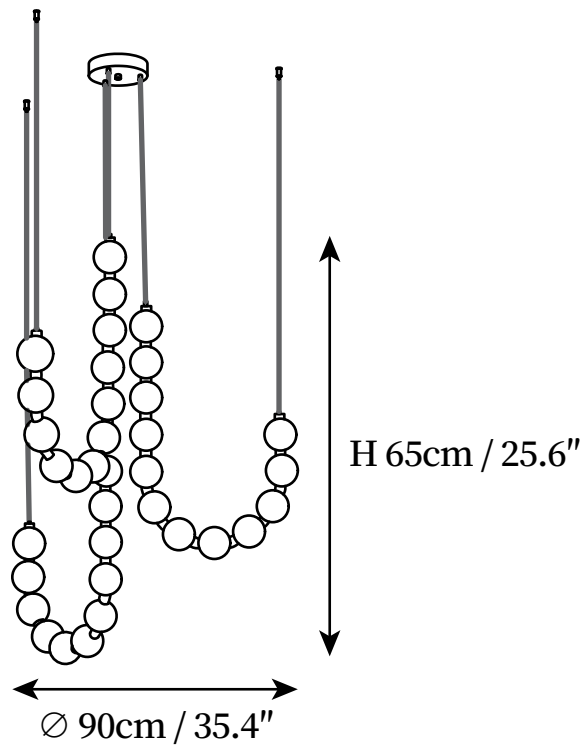

SPECIFICATION SHEET

SPECIFICATION DETAILS

*For custom options, consult factory for details

Fixture Dimensions	D 16.9" x H 25.6"
Light source	Integrated LED
Wattage	~ 5W
Voltage	AC 110-240V
Dimming	Not supported
CRI(Ra)	90+ CRI
Mounting	Hardwired.
LED Rated Life	30000 hours
Color Temperature	Warm Light (3000K), Neutral Light (4000K), Cool Light (6000K)
Control method	Compatible with common wall switches(not included)
Finishes	Brass.
Shads Details	White.
Material	Brass, Glass.
Wires Length	The standard length of the cord is 39.4" (100 cm), the length is adjustable.

SPECIFICATION SHEET

SPECIFICATION DETAILS

*For custom options, consult factory for details

Fixture Dimensions	D 35.4" x H 25.6"
Light source	Integrated LED
Wattage	~ 5W
Voltage	AC 110-240V
Dimming	Not supported
CRI(Ra)	90+ CRI
Mounting	Hardwired.
LED Rated Life	30000 hours
Color Temperature	Warm Light (3000K), Neutral Light (4000K), Cool Light (6000K)
Control method	Compatible with common wall switches (not included)
Finishes	Brass.
Shads Details	White.
Material	Brass, Glass.
Wires Length	The standard length of the cord is 39.4" (100 cm), the length is adjustable.

SPECIFICATION SHEET

SPECIFICATION DETAILS

*For custom options, consult factory for details

Fixture Dimensions	D 19.7" x H 47.2", D 23.6" x H 59.1", D 27.6" x H 78.7"
Light source	Integrated LED
Wattage	~ 5W
Voltage	AC 110-240V
Dimming	Not supported
CRI(Ra)	90+ CRI
Mounting	Hardwired.
LED Rated Life	30000 hours
Color Temperature	Warm Light (3000K), Neutral Light (4000K), Cool Light (6000K)
Control method	Compatible with common wall switches(not included)
Finishes	Brass.
Shads Details	White.
Material	Brass, Glass.
Wires Length	The standard length of the cord is 39.4" (100 cm), the length is adjustable.