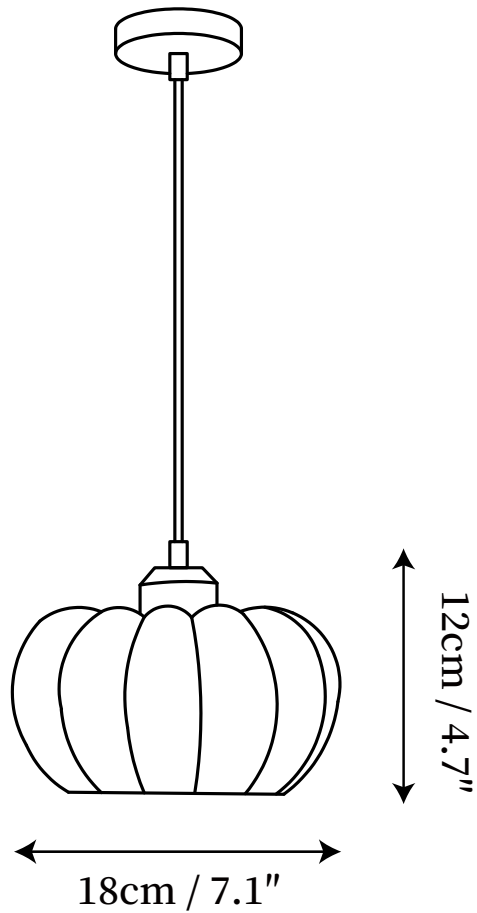

## SPECIFICATION DETAILS

\*For custom options, consult factory for details

<b>Fixture Dimensions</b>	D 7.1" x H 4.7"
<b>Light source</b>	E27
<b>Wattage</b>	Max 40W
<b>Voltage</b>	AC 110-240V
<b>Color Temperature</b>	Based on the purchase of light bulbs
<b>CRI(Ra)</b>	80CRI
<b>Mounting</b>	Ceiling
<b>Driver Required</b>	NO
<b>Optional Color Temps</b>	Buy bulbs as needed
<b>LED Rated Life</b>	Based on bulb life (we do not supply bulbs)
<b>Dimming</b>	Dimming is not supported
<b>Finishes</b>	Yellow, Gold, Black, Wooden.
<b>Shade Detailst</b>	Yellow.
<b>Material</b>	Metal, Environmental Resin, Wooden.
<b>Wire Length</b>	59"
<b>Wire Type</b>	Black Coaxial Wire

## SPECIFICATION DETAILS

\*For custom options, consult factory for details

<b>Fixture Dimensions</b>	D 13.8" x H 7.1"
<b>Light source</b>	E27
<b>Wattage</b>	Max 40W
<b>Voltage</b>	AC 110-240V
<b>Color Temperature</b>	Based on the purchase of light bulbs
<b>CRI(Ra)</b>	80CRI
<b>Mounting</b>	Ceiling
<b>Driver Required</b>	NO
<b>Optional Color Temps</b>	Buy bulbs as needed
<b>LED Rated Life</b>	Based on bulb life (we do not supply bulbs)
<b>Dimming</b>	Dimming is not supported
<b>Finishes</b>	Yellow, Gold, Black, Wooden.
<b>Shade Detailst</b>	Yellow.
<b>Material</b>	Metal, Environmental Resin, Wooden.
<b>Wire Length</b>	59"
<b>Wire Type</b>	Black Coaxial Wire

## SPECIFICATION DETAILS

\*For custom options, consult factory for details

<b>Fixture Dimensions</b>	D 16.5" x H 9.8"
<b>Light source</b>	E27
<b>Wattage</b>	Max 40W
<b>Voltage</b>	AC 110-240V
<b>Color Temperature</b>	Based on the purchase of light bulbs
<b>CRI(Ra)</b>	80CRI
<b>Mounting</b>	Ceiling
<b>Driver Required</b>	NO
<b>Optional Color Temps</b>	Buy bulbs as needed
<b>LED Rated Life</b>	Based on bulb life (we do not supply bulbs)
<b>Dimming</b>	Dimming is not supported
<b>Finishes</b>	Yellow, Gold, Black, Wooden.
<b>Shade Detailst</b>	Yellow.
<b>Material</b>	Metal, Environmental Resin, Wooden.
<b>Wire Length</b>	59"
<b>Wire Type</b>	Black Coaxial Wire