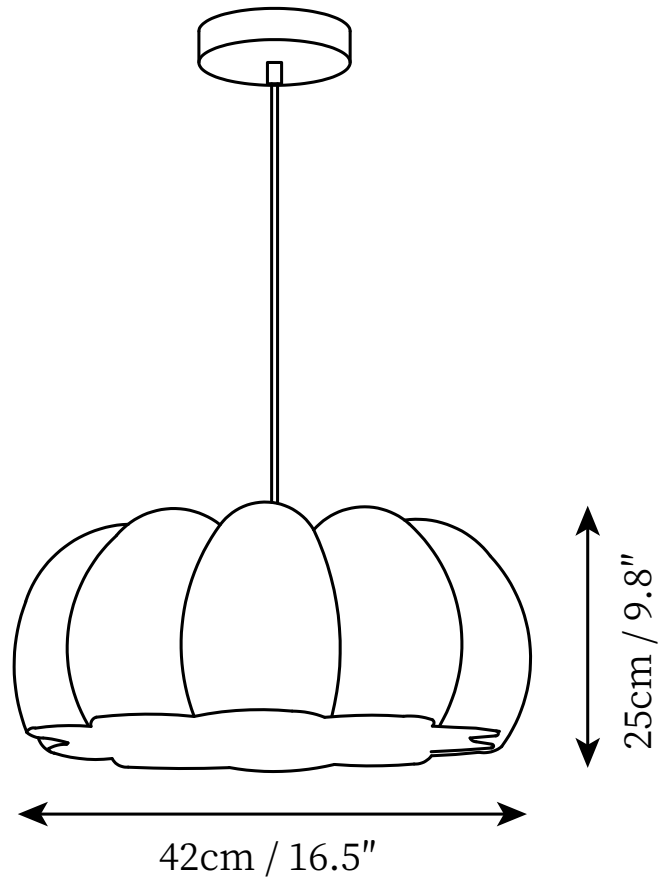

## SPECIFICATION DETAILS

\*For custom options, consult factory for details

<b>Fixture Dimensions</b>	D 7.1" x H 4.7"
<b>Light source</b>	E27
<b>Wattage</b>	Max 40W
<b>Voltage</b>	AC 110-240V
<b>Color Temperature</b>	Based on the purchase of light bulbs
<b>CRI(Ra)</b>	80CRI
<b>Mounting</b>	Ceiling
<b>Driver Required</b>	NO
<b>Optional Color Temps</b>	Buy bulbs as needed
<b>LED Rated Life</b>	Based on bulb life (we do not supply bulbs)
<b>Dimming</b>	Dimming is not supported
<b>Finishes</b>	Yellow, Gold, Black, Wooden.
<b>Shade Detailst</b>	Yellow.
<b>Material</b>	Metal, Environmental Resin, Wooden.
<b>Wire Length</b>	59"
<b>Wire Type</b>	Black Coaxial Wire

## SPECIFICATION DETAILS

\*For custom options, consult factory for details

<b>Fixture Dimensions</b>	D 13.8" x H 7.1"
<b>Light source</b>	E27
<b>Wattage</b>	Max 40W
<b>Voltage</b>	AC 110-240V
<b>Color Temperature</b>	Based on the purchase of light bulbs
<b>CRI(Ra)</b>	80CRI
<b>Mounting</b>	Ceiling
<b>Driver Required</b>	NO
<b>Optional Color Temps</b>	Buy bulbs as needed
<b>LED Rated Life</b>	Based on bulb life (we do not supply bulbs)
<b>Dimming</b>	Dimming is not supported
<b>Finishes</b>	Yellow, Gold, Black, Wooden.
<b>Shade Detailst</b>	Yellow.
<b>Material</b>	Metal, Environmental Resin, Wooden.
<b>Wire Length</b>	59"
<b>Wire Type</b>	Black Coaxial Wire

## SPECIFICATION DETAILS

\*For custom options, consult factory for details

<b>Fixture Dimensions</b>	D 16.5" x H 9.8"
<b>Light source</b>	E27
<b>Wattage</b>	Max 40W
<b>Voltage</b>	AC 110-240V
<b>Color Temperature</b>	Based on the purchase of light bulbs
<b>CRI(Ra)</b>	80CRI
<b>Mounting</b>	Ceiling
<b>Driver Required</b>	NO
<b>Optional Color Temps</b>	Buy bulbs as needed
<b>LED Rated Life</b>	Based on bulb life (we do not supply bulbs)
<b>Dimming</b>	Dimming is not supported
<b>Finishes</b>	Yellow, Gold, Black, Wooden.
<b>Shade Detailst</b>	Yellow.
<b>Material</b>	Metal, Environmental Resin, Wooden.
<b>Wire Length</b>	59"
<b>Wire Type</b>	Black Coaxial Wire