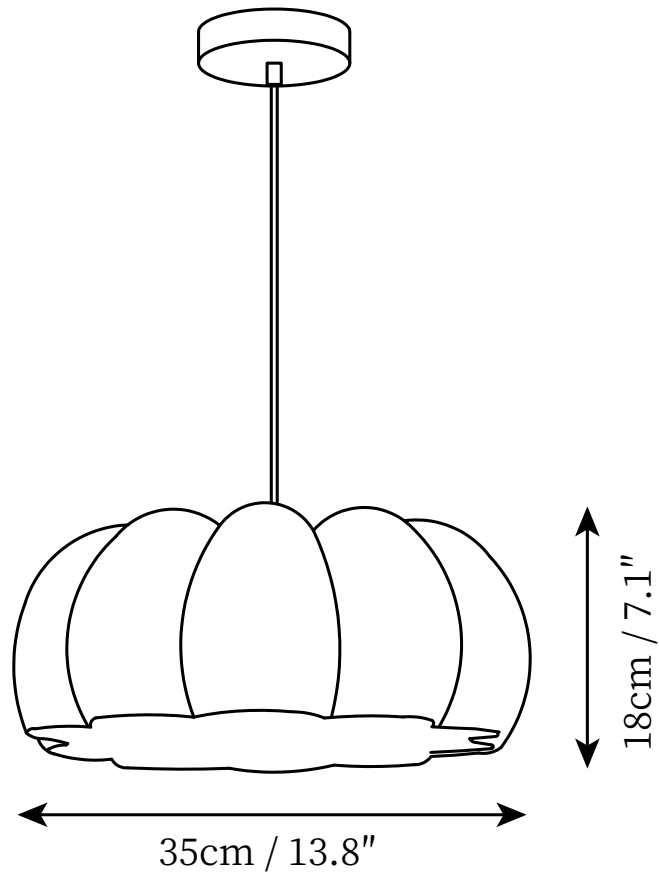

## SPECIFICATION DETAILS

\*For custom options, consult factory for details

<b>Fixture Dimensions</b>	D 7.1" x H 4.7"
<b>Light source</b>	E27
<b>Wattage</b>	Max 40W
<b>Voltage</b>	AC 110-240V
<b>Color Temperature</b>	Based on the purchase of light bulbs
<b>CRI(Ra)</b>	80CRI
<b>Mounting</b>	Ceiling
<b>Driver Required</b>	NO
<b>Optional Color Temps</b>	Buy bulbs as needed
<b>LED Rated Life</b>	Based on bulb life (we do not supply bulbs)
<b>Dimming</b>	Dimming is not supported
<b>Finishes</b>	Yellow, Gold, Black, Wooden.
<b>Shade Detailst</b>	Yellow.
<b>Material</b>	Metal, Environmental Resin, Wooden.
<b>Wire Length</b>	59"
<b>Wire Type</b>	Black Coaxial Wire

## SPECIFICATION DETAILS

\*For custom options, consult factory for details

<b>Fixture Dimensions</b>	D 13.8" x H 7.1"
<b>Light source</b>	E27
<b>Wattage</b>	Max 40W
<b>Voltage</b>	AC 110-240V
<b>Color Temperature</b>	Based on the purchase of light bulbs
<b>CRI(Ra)</b>	80CRI
<b>Mounting</b>	Ceiling
<b>Driver Required</b>	NO
<b>Optional Color Temps</b>	Buy bulbs as needed
<b>LED Rated Life</b>	Based on bulb life (we do not supply bulbs)
<b>Dimming</b>	Dimming is not supported
<b>Finishes</b>	Yellow, Gold, Black, Wooden.
<b>Shade Detailst</b>	Yellow.
<b>Material</b>	Metal, Environmental Resin, Wooden.
<b>Wire Length</b>	59"
<b>Wire Type</b>	Black Coaxial Wire

## SPECIFICATION DETAILS

\*For custom options, consult factory for details

<b>Fixture Dimensions</b>	D 16.5" x H 9.8"
<b>Light source</b>	E27
<b>Wattage</b>	Max 40W
<b>Voltage</b>	AC 110-240V
<b>Color Temperature</b>	Based on the purchase of light bulbs
<b>CRI(Ra)</b>	80CRI
<b>Mounting</b>	Ceiling
<b>Driver Required</b>	NO
<b>Optional Color Temps</b>	Buy bulbs as needed
<b>LED Rated Life</b>	Based on bulb life (we do not supply bulbs)
<b>Dimming</b>	Dimming is not supported
<b>Finishes</b>	Yellow, Gold, Black, Wooden.
<b>Shade Detailst</b>	Yellow.
<b>Material</b>	Metal, Environmental Resin, Wooden.
<b>Wire Length</b>	59"
<b>Wire Type</b>	Black Coaxial Wire