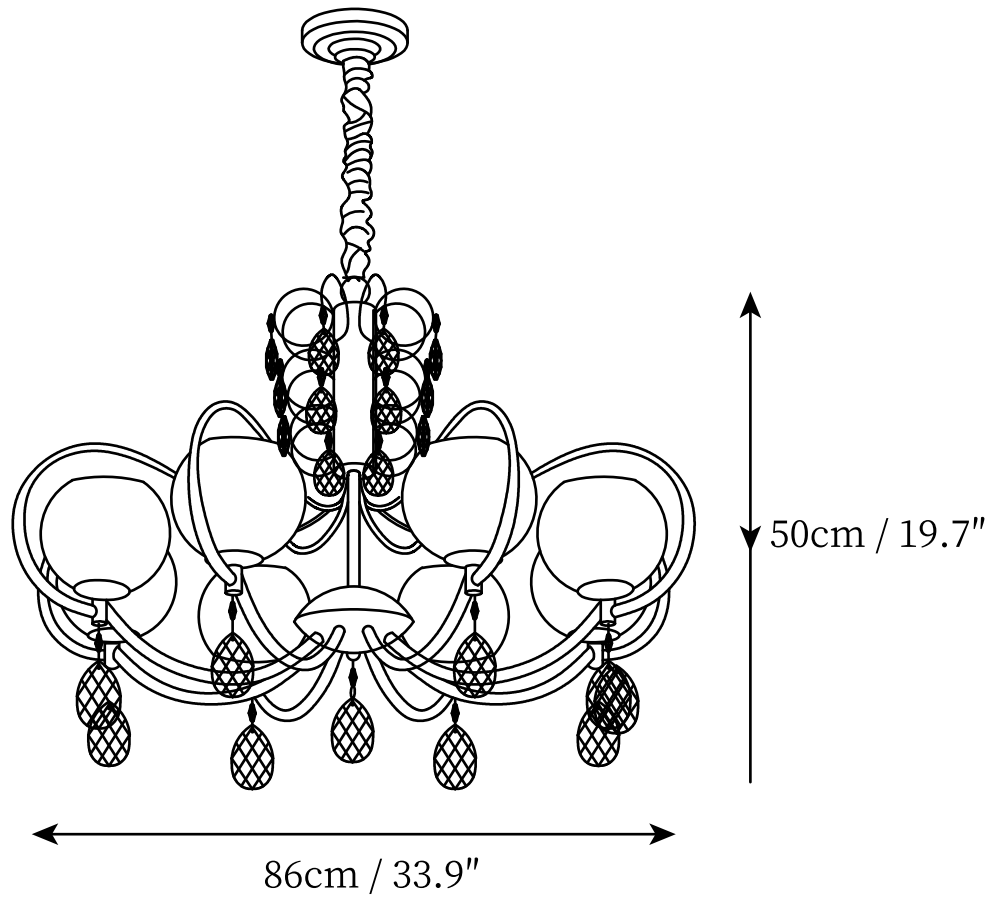

SPECIFICATION SHEET

SPECIFICATION DETAILS

*For custom options, consult factory for details

Fixture Dimensions	D 27.6" x H 19.7"
Light source	E27
Wattage	Max 40W
Voltage	AC 110-240V
Color Temperature	Based on the purchase of light bulbs
CRI(Ra)	80CRI
Mounting	Ceiling
Driver Required	NO
Optional Color Temps	Buy bulbs as needed
LED Rated Life	Based on bulb life (we do not supply bulbs)
Dimming	Dimming is not supported
Finishes	Chrome, White, Transparent.
Glass Details	Orange, White.
Material	Metal, Glass, Crystal.
Hanging Chain Length	Chain lengths range between 50cm - 100cm
Hanging Chain Type	Silver, White / Chain

SPECIFICATION SHEET

SPECIFICATION DETAILS

*For custom options, consult factory for details

Fixture Dimensions	D 33.9" x H 19.7"
Light source	E27
Wattage	Max 40W
Voltage	AC 110-240V
Color Temperature	Based on the purchase of light bulbs
CRI(Ra)	80CRI
Mounting	Ceiling
Driver Required	NO
Optional Color Temps	Buy bulbs as needed
LED Rated Life	Based on bulb life (we do not supply bulbs)
Dimming	Dimming is not supported
Finishes	Chrome, White, Transparent.
Glass Details	Orange, White.
Material	Metal, Glass, Crystal.
Hanging Chain Length	Chain lengths range between 50cm - 100cm
Hanging Chain Type	Silver, White / Chain

SPECIFICATION SHEET

SPECIFICATION DETAILS

*For custom options, consult factory for details

Fixture Dimensions	D 38.6" x H 20.5"
Light source	E27
Wattage	Max 40W
Voltage	AC 110-240V
Color Temperature	Based on the purchase of light bulbs
CRI(Ra)	80CRI
Mounting	Ceiling
Driver Required	NO
Optional Color Temps	Buy bulbs as needed
LED Rated Life	Based on bulb life (we do not supply bulbs)
Dimming	Dimming is not supported
Finishes	Chrome, White, Transparent.
Glass Details	Orange, White.
Material	Metal, Glass, Crystal.
Hanging Chain Length	Chain lengths range between 50cm - 100cm
Hanging Chain Type	Silver, White / Chain