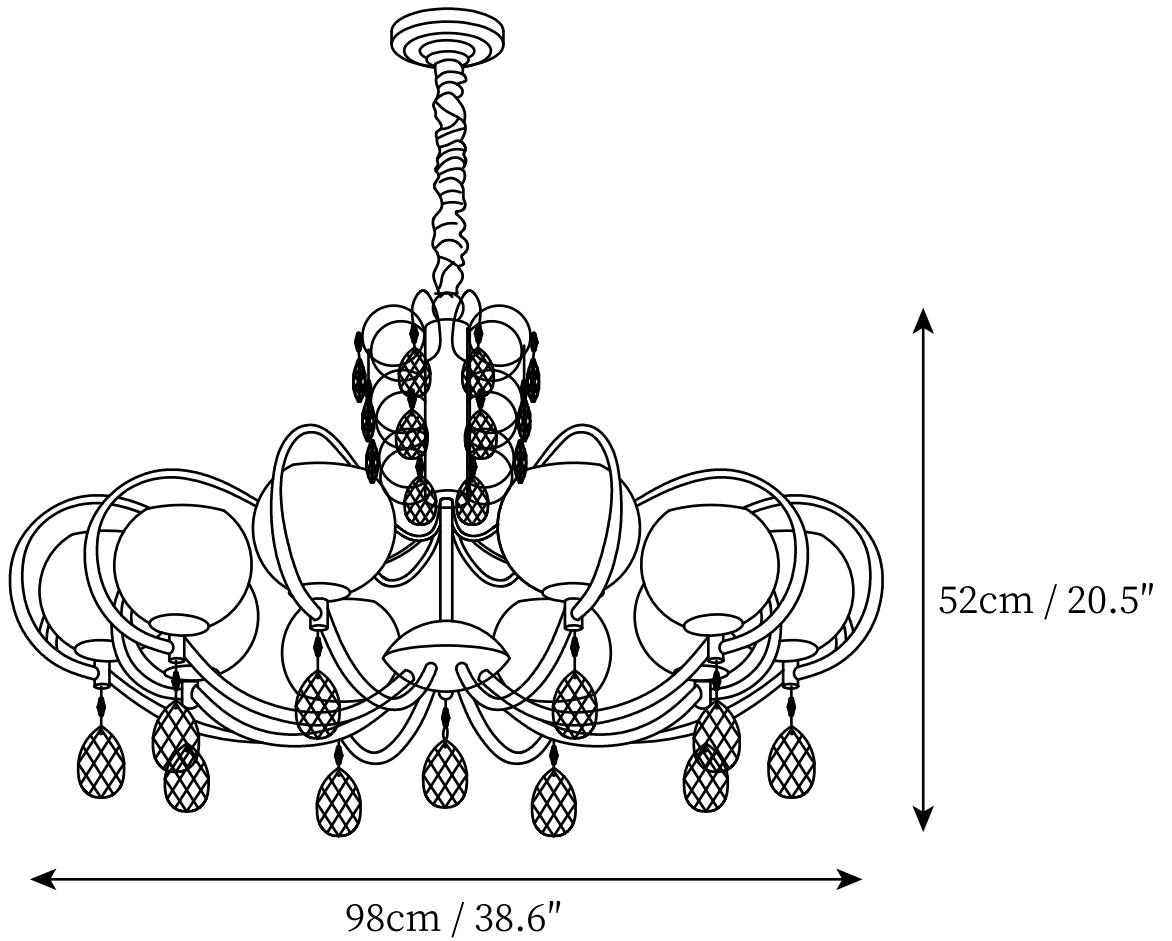

SPECIFICATION SHEET

SPECIFICATION DETAILS

*For custom options, consult factory for details

Fixture Dimensions	D 27.6" x H 19.7"
Light source	E27
Wattage	Max 40W
Voltage	AC 110-240V
Color Temperature	Based on the purchase of light bulbs
CRI(Ra)	80CRI
Mounting	Ceiling
Driver Required	NO
Optional Color Temps	Buy bulbs as needed
LED Rated Life	Based on bulb life (we do not supply bulbs)
Dimming	Dimming is not supported
Finishes	Chrome, White, Transparent.
Glass Details	Orange, White.
Material	Metal, Glass, Crystal.
Hanging Chain Length	Chain lengths range between 50cm - 100cm
Hanging Chain Type	Silver, White / Chain

SPECIFICATION SHEET

SPECIFICATION DETAILS

*For custom options, consult factory for details

Fixture Dimensions	D 33.9" x H 19.7"
Light source	E27
Wattage	Max 40W
Voltage	AC 110-240V
Color Temperature	Based on the purchase of light bulbs
CRI(Ra)	80CRI
Mounting	Ceiling
Driver Required	NO
Optional Color Temps	Buy bulbs as needed
LED Rated Life	Based on bulb life (we do not supply bulbs)
Dimming	Dimming is not supported
Finishes	Chrome, White, Transparent.
Glass Details	Orange, White.
Material	Metal, Glass, Crystal.
Hanging Chain Length	Chain lengths range between 50cm - 100cm
Hanging Chain Type	Silver, White / Chain

SPECIFICATION SHEET

SPECIFICATION DETAILS

*For custom options, consult factory for details

Fixture Dimensions	D 38.6" x H 20.5"
Light source	E27
Wattage	Max 40W
Voltage	AC 110-240V
Color Temperature	Based on the purchase of light bulbs
CRI(Ra)	80CRI
Mounting	Ceiling
Driver Required	NO
Optional Color Temps	Buy bulbs as needed
LED Rated Life	Based on bulb life (we do not supply bulbs)
Dimming	Dimming is not supported
Finishes	Chrome, White, Transparent.
Glass Details	Orange, White.
Material	Metal, Glass, Crystal.
Hanging Chain Length	Chain lengths range between 50cm - 100cm
Hanging Chain Type	Silver, White / Chain