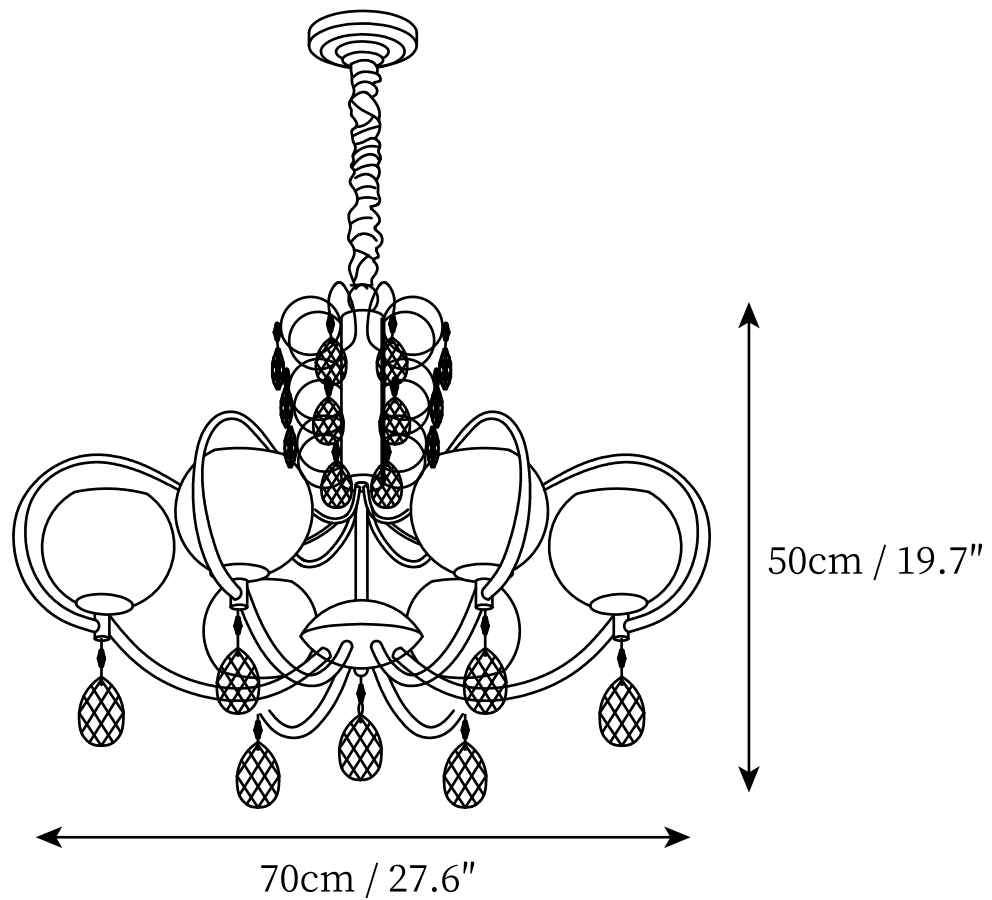

SPECIFICATION SHEET

SPECIFICATION DETAILS

*For custom options, consult factory for details

Fixture Dimensions	D 27.6" x H 19.7"
Light source	E27
Wattage	Max 40W
Voltage	AC 110-240V
Color Temperature	Based on the purchase of light bulbs
CRI(Ra)	80CRI
Mounting	Ceiling
Driver Required	NO
Optional Color Temps	Buy bulbs as needed
LED Rated Life	Based on bulb life (we do not supply bulbs)
Dimming	Dimming is not supported
Finishes	Chrome, White, Transparent.
Glass Details	Orange, White.
Material	Metal, Glass, Crystal.
Hanging Chain Length	Chain lengths range between 50cm - 100cm
Hanging Chain Type	Silver, White / Chain

SPECIFICATION SHEET

SPECIFICATION DETAILS

*For custom options, consult factory for details

Fixture Dimensions	D 33.9" x H 19.7"
Light source	E27
Wattage	Max 40W
Voltage	AC 110-240V
Color Temperature	Based on the purchase of light bulbs
CRI(Ra)	80CRI
Mounting	Ceiling
Driver Required	NO
Optional Color Temps	Buy bulbs as needed
LED Rated Life	Based on bulb life (we do not supply bulbs)
Dimming	Dimming is not supported
Finishes	Chrome, White, Transparent.
Glass Details	Orange, White.
Material	Metal, Glass, Crystal.
Hanging Chain Length	Chain lengths range between 50cm - 100cm
Hanging Chain Type	Silver, White / Chain

SPECIFICATION SHEET

SPECIFICATION DETAILS

*For custom options, consult factory for details

Fixture Dimensions	D 38.6" x H 20.5"
Light source	E27
Wattage	Max 40W
Voltage	AC 110-240V
Color Temperature	Based on the purchase of light bulbs
CRI(Ra)	80CRI
Mounting	Ceiling
Driver Required	NO
Optional Color Temps	Buy bulbs as needed
LED Rated Life	Based on bulb life (we do not supply bulbs)
Dimming	Dimming is not supported
Finishes	Chrome, White, Transparent.
Glass Details	Orange, White.
Material	Metal, Glass, Crystal.
Hanging Chain Length	Chain lengths range between 50cm - 100cm
Hanging Chain Type	Silver, White / Chain