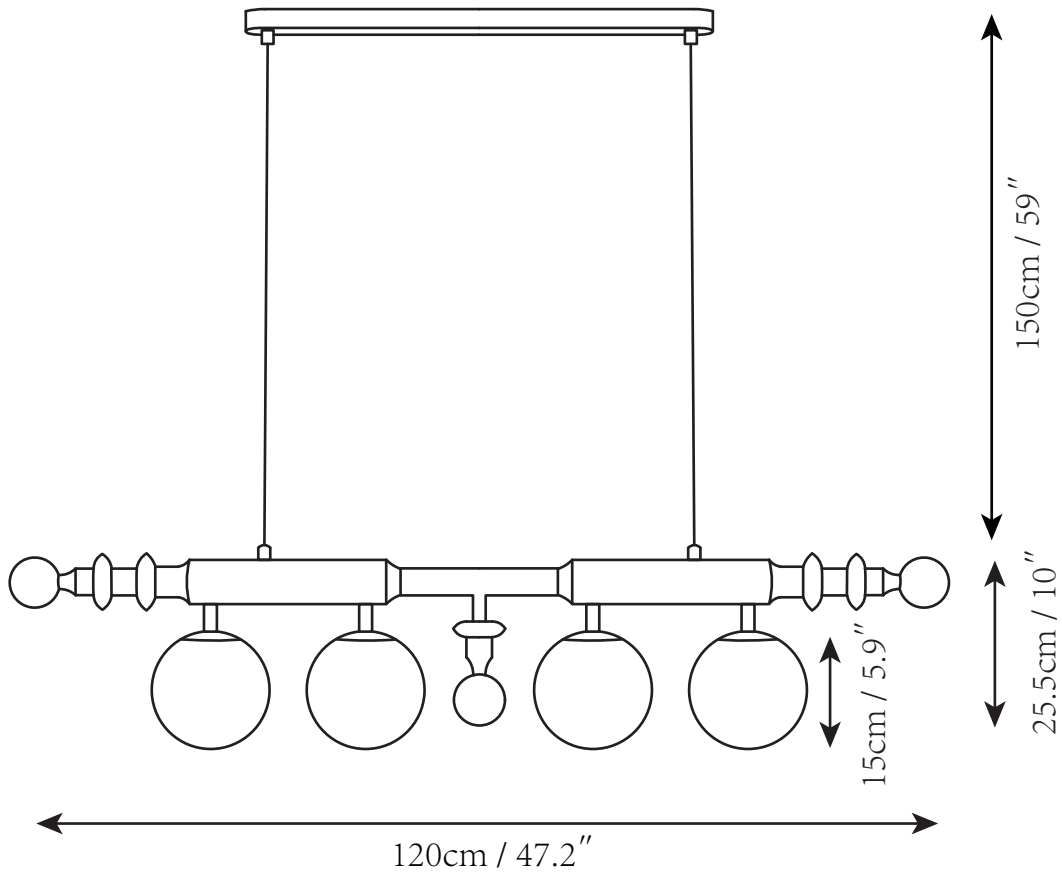

SPECIFICATION SHEET

SPECIFICATION DETAILS

*For custom options, consult factory for details

Fixture Dimensions	D 47.2" x H 10"
Light source	E14
Wattage	Max 15W
Voltage	AC 110-240V
Color Temperature	Based on the purchase of light bulbs
CRI(Ra)	80CRI
Mounting	Ceiling
Driver Required	NO
Optional Color Temps	Buy bulbs as needed
LED Rated Life	Based on bulb life (we do not supply bulbs)
Dimming	Dimming is not supported
Finishes	Walnut Color, Black
Shade Details	White
Material	Metal, Ash Wood, Glass.
Wire Length	59"
Wire Type	Black Coaxial Wire