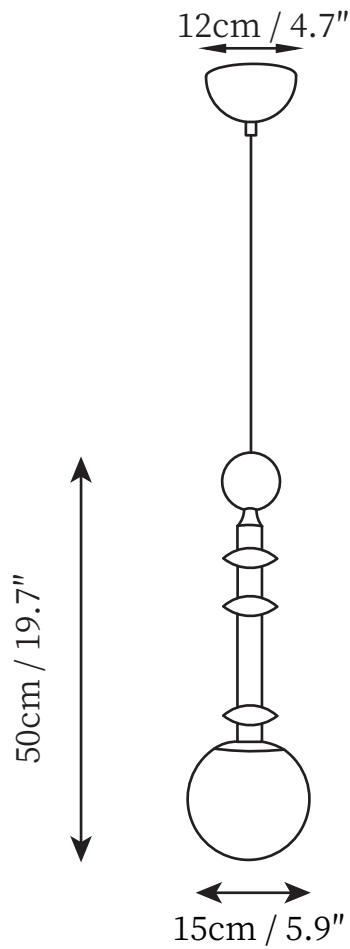

SPECIFICATION SHEET

SPECIFICATION DETAILS

*For custom options, consult factory for details

Fixture Dimensions	D 5.9" x H 19.7"
Light source	E14
Wattage	Max 15W
Voltage	AC 110-240V
Color Temperature	Based on the purchase of light bulbs
CRI(Ra)	80CRI
Mounting	Ceiling
Driver Required	NO
Optional Color Temps	Buy bulbs as needed
LED Rated Life	Based on bulb life (we do not supply bulbs)
Dimming	Dimming is not supported
Finishes	Walnut Color, Black
Shade Details	White
Material	Metal, Ash Wood, Glass
Wire Length	59"
Wire Type	Black Coaxial Wire