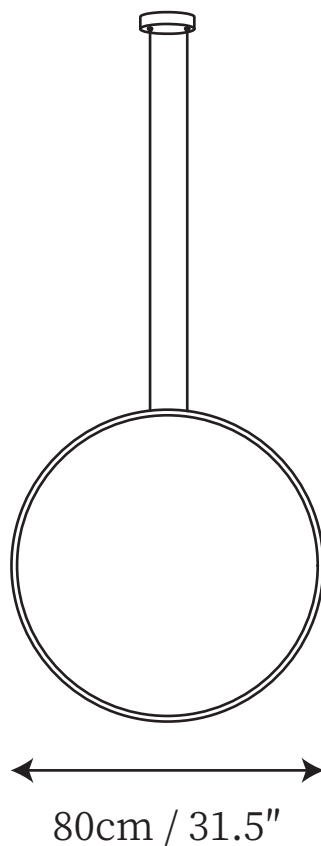

SPECIFICATION SHEET

SPECIFICATION DETAILS

*For custom options, consult factory for details

Fixture Dimensions	D 15.7"
Light source	Integrated LED
Wattage	~ 10W
Voltage	AC 110-240V
Color Temperature	3000k
CRI(Ra)	80CRI
Mounting	Ceiling
Driver Required	Yes
Optional Color Temps	Warm Light (3000K), Neutral Light (4000K), Cool Light (6000K)
LED Rated Life	30000 hours
Dimming	Dimming is not supported
Finishes	Black
Shade Details	Black
Material	Metal
Wire Length	59"
Wire Type	White Coaxial Wire

SPECIFICATION SHEET

SPECIFICATION DETAILS

*For custom options, consult factory for details

Fixture Dimensions	D 23.6"
Light source	Integrated LED
Wattage	~ 10W
Voltage	AC 110-240V
Color Temperature	3000k
CRI(Ra)	80CRI
Mounting	Ceiling
Driver Required	Yes
Optional Color Temps	Warm Light (3000K)
LED Rated Life	30000 hours
Dimming	Dimming is not supported
Finishes	White
Shade Details	White
Material	Metal
Wire Length	59"
Wire Type	White Coaxial Wire

SPECIFICATION SHEET

SPECIFICATION DETAILS

*For custom options, consult factory for details

Fixture Dimensions	D 31.5"
Light source	Integrated LED
Wattage	~ 10W
Voltage	AC 110-240V
Color Temperature	3000k
CRI(Ra)	80CRI
Mounting	Ceiling
Driver Required	Yes
Optional Color Temps	Warm Light (3000K)
LED Rated Life	30000 hours
Dimming	Dimming is not supported
Finishes	White
Shade Details	White
Material	Metal
Wire Length	59"
Wire Type	White Coaxial Wire

SPECIFICATION SHEET

SPECIFICATION DETAILS

*For custom options, consult factory for details

Fixture Dimensions	D 39.4"
Light source	Integrated LED
Wattage	~ 10W
Voltage	AC 110-240V
Color Temperature	3000k
CRI(Ra)	80CRI
Mounting	Ceiling
Driver Required	Yes
Optional Color Temps	Warm Light (3000K)
LED Rated Life	30000 hours
Dimming	Dimming is not supported
Finishes	White
Shade Details	White
Material	Metal
Wire Length	59"
Wire Type	White Coaxial Wire