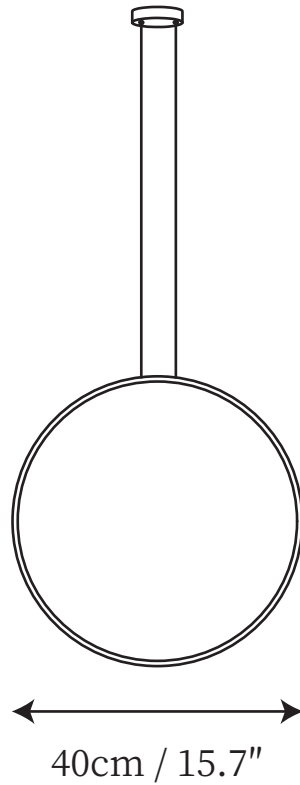

SPECIFICATION SHEET

SPECIFICATION DETAILS

*For custom options, consult factory for details

Fixture Dimensions	D 15.7"
Light source	Integrated LED
Wattage	~ 10W
Voltage	AC 110-240V
Color Temperature	3000k
CRI(Ra)	80CRI
Mounting	Ceiling
Driver Required	Yes
Optional Color Temps	Warm Light (3000K), Neutral Light (4000K), Cool Light (6000K)
LED Rated Life	30000 hours
Dimming	Dimming is not supported
Finishes	Black
Shade Details	Black
Material	Metal
Wire Length	59"
Wire Type	White Coaxial Wire

SPECIFICATION SHEET

SPECIFICATION DETAILS

*For custom options, consult factory for details

Fixture Dimensions	D 23.6"
Light source	Integrated LED
Wattage	~ 10W
Voltage	AC 110-240V
Color Temperature	3000k
CRI(Ra)	80CRI
Mounting	Ceiling
Driver Required	Yes
Optional Color Temps	Warm Light (3000K)
LED Rated Life	30000 hours
Dimming	Dimming is not supported
Finishes	White
Shade Details	White
Material	Metal
Wire Length	59"
Wire Type	White Coaxial Wire

SPECIFICATION SHEET

SPECIFICATION DETAILS

*For custom options, consult factory for details

Fixture Dimensions	D 31.5"
Light source	Integrated LED
Wattage	~ 10W
Voltage	AC 110-240V
Color Temperature	3000k
CRI(Ra)	80CRI
Mounting	Ceiling
Driver Required	Yes
Optional Color Temps	Warm Light (3000K)
LED Rated Life	30000 hours
Dimming	Dimming is not supported
Finishes	White
Shade Details	White
Material	Metal
Wire Length	59"
Wire Type	White Coaxial Wire

SPECIFICATION SHEET

SPECIFICATION DETAILS

*For custom options, consult factory for details

Fixture Dimensions	D 39.4"
Light source	Integrated LED
Wattage	~ 10W
Voltage	AC 110-240V
Color Temperature	3000k
CRI(Ra)	80CRI
Mounting	Ceiling
Driver Required	Yes
Optional Color Temps	Warm Light (3000K)
LED Rated Life	30000 hours
Dimming	Dimming is not supported
Finishes	White
Shade Details	White
Material	Metal
Wire Length	59"
Wire Type	White Coaxial Wire