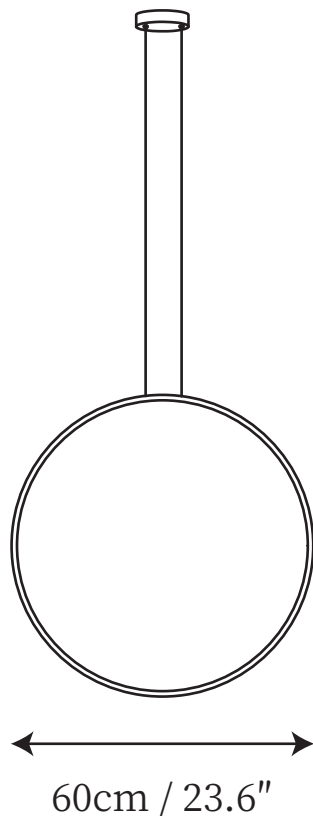

SPECIFICATION SHEET

SPECIFICATION DETAILS

*For custom options, consult factory for details

Fixture Dimensions	D 15.7"
Light source	Integrated LED
Wattage	~ 10W
Voltage	AC 110-240V
Color Temperature	3000k
CRI(Ra)	80CRI
Mounting	Ceiling
Driver Required	Yes
Optional Color Temps	Warm Light (3000K), Neutral Light (4000K), Cool Light (6000K)
LED Rated Life	30000 hours
Dimming	Dimming is not supported
Finishes	Black
Shade Details	Black
Material	Metal
Wire Length	59"
Wire Type	White Coaxial Wire

SPECIFICATION SHEET

SPECIFICATION DETAILS

*For custom options, consult factory for details

Fixture Dimensions	D 23.6"
Light source	Integrated LED
Wattage	~ 10W
Voltage	AC 110-240V
Color Temperature	3000k
CRI(Ra)	80CRI
Mounting	Ceiling
Driver Required	Yes
Optional Color Temps	Warm Light (3000K)
LED Rated Life	30000 hours
Dimming	Dimming is not supported
Finishes	White
Shade Details	White
Material	Metal
Wire Length	59"
Wire Type	White Coaxial Wire

SPECIFICATION SHEET

SPECIFICATION DETAILS

*For custom options, consult factory for details

Fixture Dimensions	D 31.5"
Light source	Integrated LED
Wattage	~ 10W
Voltage	AC 110-240V
Color Temperature	3000k
CRI(Ra)	80CRI
Mounting	Ceiling
Driver Required	Yes
Optional Color Temps	Warm Light (3000K)
LED Rated Life	30000 hours
Dimming	Dimming is not supported
Finishes	White
Shade Details	White
Material	Metal
Wire Length	59"
Wire Type	White Coaxial Wire

SPECIFICATION SHEET

SPECIFICATION DETAILS

*For custom options, consult factory for details

Fixture Dimensions	D 39.4"
Light source	Integrated LED
Wattage	~ 10W
Voltage	AC 110-240V
Color Temperature	3000k
CRI(Ra)	80CRI
Mounting	Ceiling
Driver Required	Yes
Optional Color Temps	Warm Light (3000K)
LED Rated Life	30000 hours
Dimming	Dimming is not supported
Finishes	White
Shade Details	White
Material	Metal
Wire Length	59"
Wire Type	White Coaxial Wire