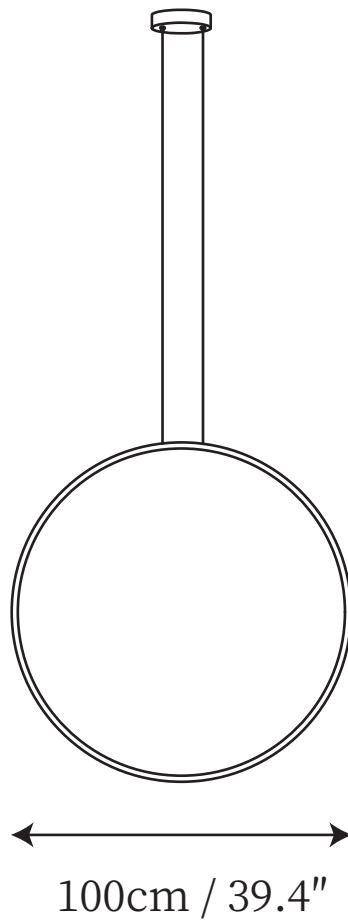

SPECIFICATION SHEET

SPECIFICATION DETAILS

*For custom options, consult factory for details

Fixture Dimensions	D 15.7"
Light source	Integrated LED
Wattage	~ 10W
Voltage	AC 110-240V
Color Temperature	3000k
CRI(Ra)	80CRI
Mounting	Ceiling
Driver Required	Yes
Optional Color Temps	Warm Light (3000K), Neutral Light (4000K), Cool Light (6000K)
LED Rated Life	30000 hours
Dimming	Dimming is not supported
Finishes	Black
Shade Details	Black
Material	Metal
Wire Length	59"
Wire Type	White Coaxial Wire

SPECIFICATION SHEET

SPECIFICATION DETAILS

*For custom options, consult factory for details

Fixture Dimensions	D 23.6"
Light source	Integrated LED
Wattage	~ 10W
Voltage	AC 110-240V
Color Temperature	3000k
CRI(Ra)	80CRI
Mounting	Ceiling
Driver Required	Yes
Optional Color Temps	Warm Light (3000K)
LED Rated Life	30000 hours
Dimming	Dimming is not supported
Finishes	White
Shade Details	White
Material	Metal
Wire Length	59"
Wire Type	White Coaxial Wire

SPECIFICATION SHEET

SPECIFICATION DETAILS

*For custom options, consult factory for details

Fixture Dimensions	D 31.5"
Light source	Integrated LED
Wattage	~ 10W
Voltage	AC 110-240V
Color Temperature	3000k
CRI(Ra)	80CRI
Mounting	Ceiling
Driver Required	Yes
Optional Color Temps	Warm Light (3000K)
LED Rated Life	30000 hours
Dimming	Dimming is not supported
Finishes	White
Shade Details	White
Material	Metal
Wire Length	59"
Wire Type	White Coaxial Wire

SPECIFICATION SHEET

SPECIFICATION DETAILS

*For custom options, consult factory for details

Fixture Dimensions	D 39.4"
Light source	Integrated LED
Wattage	~ 10W
Voltage	AC 110-240V
Color Temperature	3000k
CRI(Ra)	80CRI
Mounting	Ceiling
Driver Required	Yes
Optional Color Temps	Warm Light (3000K)
LED Rated Life	30000 hours
Dimming	Dimming is not supported
Finishes	White
Shade Details	White
Material	Metal
Wire Length	59"
Wire Type	White Coaxial Wire