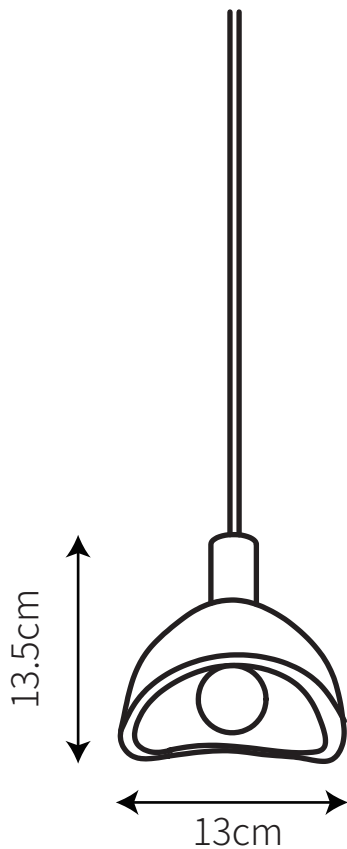

SPECIFICATION SHEET

SPECIFICATION DETAILS

*For custom options, consult factory for details

Fixture Dimensions	Dia 5.1" x H 5.3"
	Integrated LED
Wattage	~10 W
Voltage	AC 110-240V
Color Temperature	3000k
	80CRI
Mounting	Ceiling
Driver Required	Yes
Optional Color Temps	Warm White (2700K to 3300K), Cool White (3300K to 5300K), Daylight (5300K to 6500K)
LED Rated Life	30000 hours
Dimming	Dimming is not supported
Finishes	Gold, Black
Shade Details	Clear
Material	Copper, Glass
Wire Length	59"
Wire Type	Black Coaxial Wire