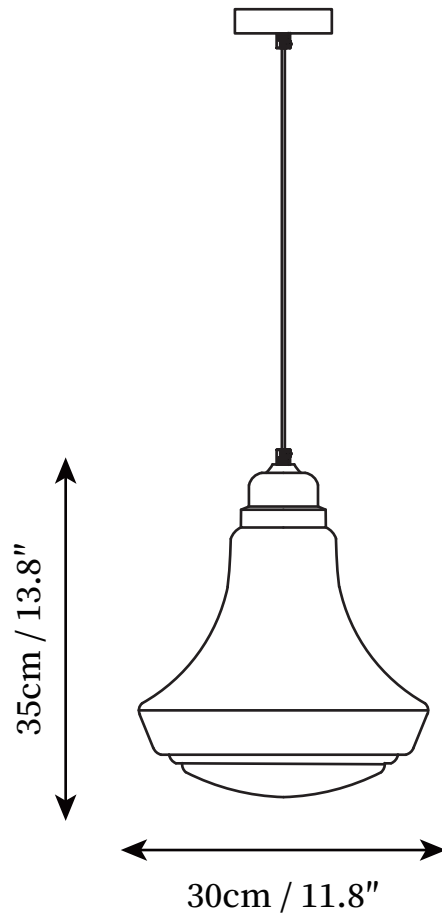

SPECIFICATION SHEET

SPECIFICATION DETAILS

*For custom options, consult factory for details

Fixture Dimensions	D 11.8" x H 13.8"
Light source	E26 or E27
Wattage	Max 40W
Voltage	AC 110-240V
Color Temperature	Based on the purchase of light bulbs
CRI(Ra)	80CRI
Mounting	Ceiling
Driver Required	NO
Optional Color Temps	Buy bulbs as needed
LED Rated Life	Based on bulb life (we do not supply bulbs)
Dimming	Dimming is not supported
Finishes	Brass
Glass Details	White
Material	Metal, Glass, Brass
Wire Length	59"
Wire Type	Black Coaxial Wire