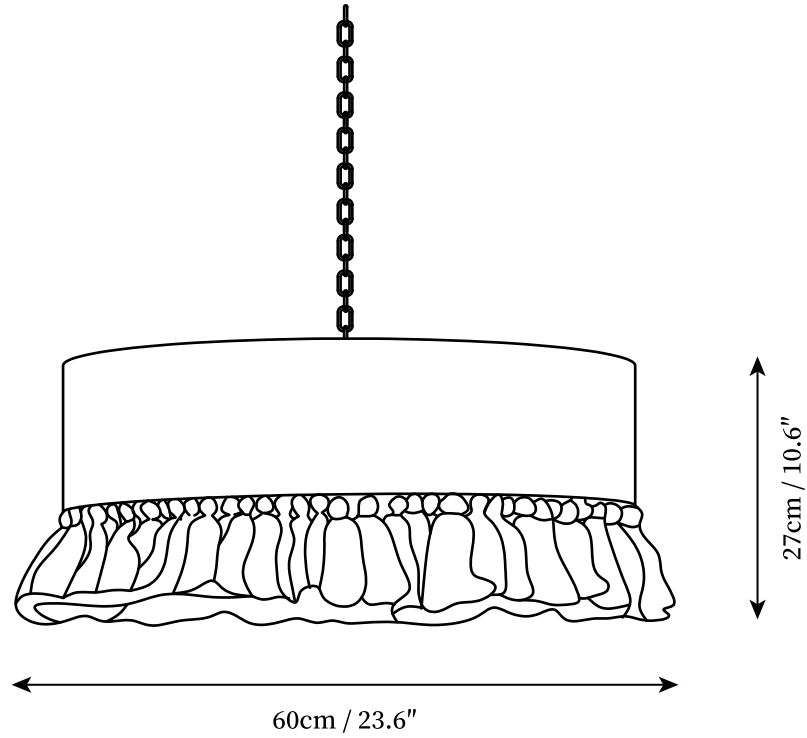

SPECIFICATION SHEET

SPECIFICATION DETAILS

*For custom options, consult factory for details

Fixture Dimensions	D 15.7" x H 10.6"
Light source	E26 or E27 (bulb not included)
Wattage	MAX 40W incandescent bulb or LED equivalent.
Voltage	AC 110-240V
Mounting	Hardwired.
Dimming	Compatible with dimmable bulbs (bulb not included)
Control method	Compatible with common wall switches(not included)
Finishes	Beige&White
Shade Details	Beige&White
Material	Cotton embryo yarn, Hemp rope.
Wire Length	Chain lengths range between 19.7", the length can be specified according to needs

SPECIFICATION SHEET

SPECIFICATION DETAILS

*For custom options, consult factory for details

Fixture Dimensions	D 19.7" x H 10.6"
Light source	E26 or E27 (bulb not included)
Wattage	MAX 40W incandescent bulb or LED equivalent.
Voltage	AC 110-240V
Mounting	Hardwired.
Dimming	Compatible with dimmable bulbs (bulb not included)
Control method	Compatible with common wall switches (not included)
Finishes	Beige&White
Shade Details	Beige&White
Material	Cotton embryo yarn, Hemp rope.
Wire Length	Chain lengths range between 19.7", the length can be specified according to needs

SPECIFICATION SHEET

SPECIFICATION DETAILS

*For custom options, consult factory for details

Fixture Dimensions	D 23.6" x H 10.6"
Light source	E26 or E27 (bulb not included)
Wattage	MAX 40W incandescent bulb or LED equivalent.
Voltage	AC 110-240V
Mounting	Hardwired.
Dimming	Compatible with dimmable bulbs (bulb not included)
Control method	Compatible with common wall switches (not included)
Finishes	Beige&White
Shade Details	Beige&White
Material	Cotton embryo yarn, Hemp rope.
Wire Length	Chain lengths range between 19.7", the length can be specified according to needs