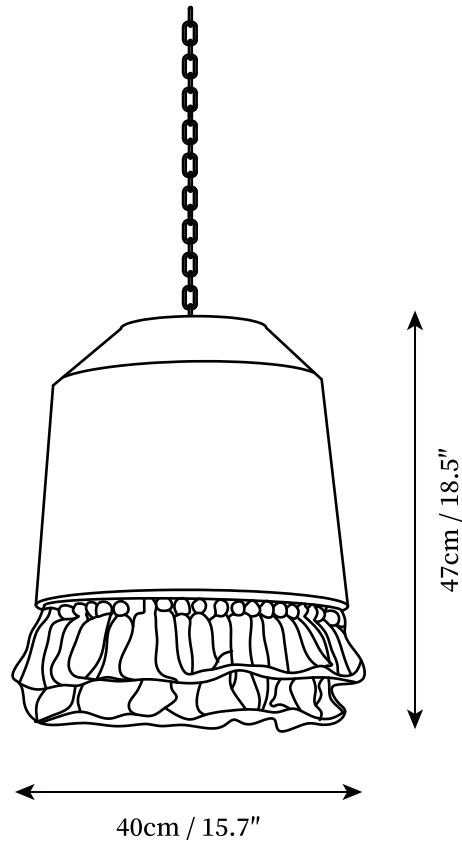

SPECIFICATION SHEET

SPECIFICATION DETAILS

*For custom options, consult factory for details

Fixture Dimensions	D 11.8" x H 14.6"
Light source	E26 or E27 (bulb not included)
Wattage	MAX 40W incandescent bulb or LED equivalent.
Voltage	AC 110-240V
Mounting	Hardwired.
Dimming	Compatible with dimmable bulbs (bulb not included)
Control method	Compatible with common wall switches(not included)
Finishes	Beige&White
Shade Details	Beige&White
Material	Cotton embryo yarn, Hemp rope.
Wire Length	Chain lengths range between 19.7", the length can be specified according to needs

SPECIFICATION SHEET

SPECIFICATION DETAILS

*For custom options, consult factory for details

Fixture Dimensions	D 15.7" x H 18.5"
Light source	E26 or E27 (bulb not included)
Wattage	MAX 40W incandescent bulb or LED equivalent.
Voltage	AC 110-240V
Mounting	Hardwired.
Dimming	Compatible with dimmable bulbs (bulb not included)
Control method	Compatible with common wall switches(not included)
Finishes	Beige&White
Shade Details	Beige&White
Material	Cotton embryo yarn, Hemp rope.
Wire Length	Chain lengths range between 19.7", the length can be specified according to needs

SPECIFICATION SHEET

SPECIFICATION DETAILS

*For custom options, consult factory for details

Fixture Dimensions	D 15.7" x H 10.6"
Light source	E26 or E27 (bulb not included)
Wattage	MAX 40W incandescent bulb or LED equivalent.
Voltage	AC 110-240V
Mounting	Hardwired.
Dimming	Compatible with dimmable bulbs (bulb not included)
Control method	Compatible with common wall switches(not included)
Finishes	Beige&White
Shade Details	Beige&White
Material	Cotton embryo yarn, Hemp rope.
Wire Length	Chain lengths range between 19.7", the length can be specified according to needs