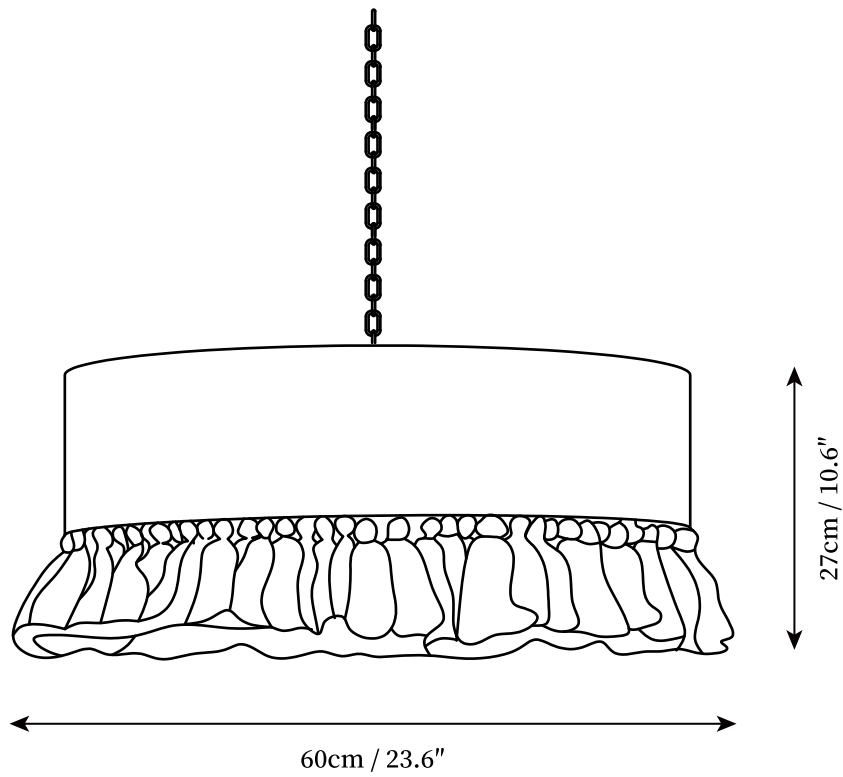

SPECIFICATION SHEET

SPECIFICATION DETAILS

*For custom options, consult factory for details

Fixture Dimensions	D 31.5" x H 10.6"
Light source	E26 or E27 (bulb not included)
Wattage	MAX 40W incandescent bulb or LED equivalent.
Voltage	AC 110-240V
Mounting	Hardwired.
Dimming	Compatible with dimmable bulbs (bulb not included)
Control method	Compatible with common wall switches(not included)
Finishes	Beige&White
Shade Details	Beige&White
Material	Cotton embryo yarn, Hemp rope.
Wire Length	Chain lengths range between 19.7", the length can be specified according to needs