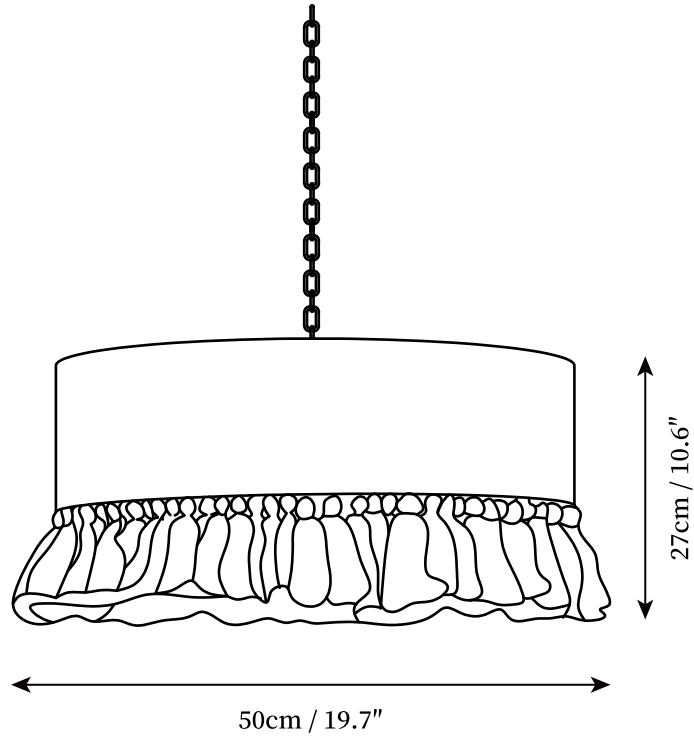

SPECIFICATION SHEET

SPECIFICATION DETAILS

*For custom options, consult factory for details

Fixture Dimensions	D 15.7" x H 18.5"
Light source	E26 or E27 (bulb not included)
Wattage	MAX 40W incandescent bulb or LED equivalent.
Voltage	AC 110-240V
Mounting	Hardwired.
Dimming	Compatible with dimmable bulbs (bulb not included)
Control method	Compatible with common wall switches(not included)
Finishes	Beige&White
Shade Details	Beige&White
Material	Cotton embryo yarn, Hemp rope.
Wire Length	Chain lengths range between 19.7", the length can be specified according to needs

SPECIFICATION SHEET

SPECIFICATION DETAILS

*For custom options, consult factory for details

Fixture Dimensions	D 15.7" x H 10.6"
Light source	E26 or E27 (bulb not included)
Wattage	MAX 40W incandescent bulb or LED equivalent.
Voltage	AC 110-240V
Mounting	Hardwired.
Dimming	Compatible with dimmable bulbs (bulb not included)
Control method	Compatible with common wall switches(not included)
Finishes	Beige&White
Shade Details	Beige&White
Material	Cotton embryo yarn, Hemp rope.
Wire Length	Chain lengths range between 19.7", the length can be specified according to needs

SPECIFICATION SHEET

SPECIFICATION DETAILS

*For custom options, consult factory for details

Fixture Dimensions	D 19.7" x H 10.6"
Light source	E26 or E27 (bulb not included)
Wattage	MAX 40W incandescent bulb or LED equivalent.
Voltage	AC 110-240V
Mounting	Hardwired.
Dimming	Compatible with dimmable bulbs (bulb not included)
Control method	Compatible with common wall switches (not included)
Finishes	Beige&White
Shade Details	Beige&White
Material	Cotton embryo yarn, Hemp rope.
Wire Length	Chain lengths range between 19.7", the length can be specified according to needs