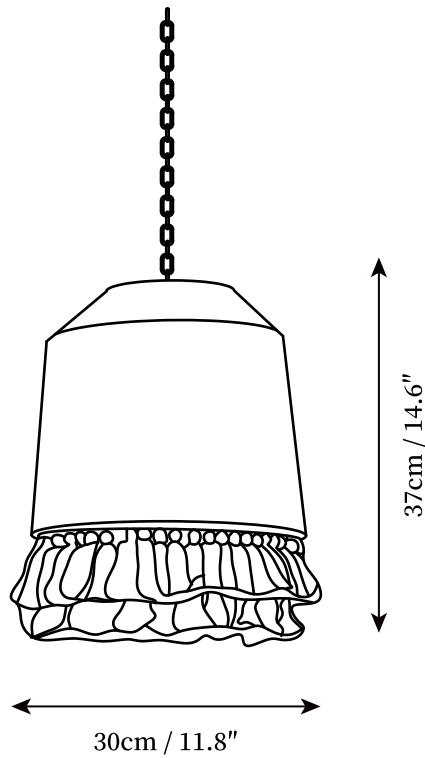

SPECIFICATION SHEET

SPECIFICATION DETAILS

*For custom options, consult factory for details

Fixture Dimensions	D 11.8" x H 14.6"
Light source	E26 or E27 (bulb not included)
Wattage	MAX 40W incandescent bulb or LED equivalent.
Voltage	AC 110-240V
Mounting	Hardwired.
Dimming	Compatible with dimmable bulbs (bulb not included)
Control method	Compatible with common wall switches(not included)
Finishes	Beige&White
Shade Details	Beige&White
Material	Cotton embryo yarn, Hemp rope.
Wire Length	Chain lengths range between 19.7", the length can be specified according to needs

SPECIFICATION SHEET

SPECIFICATION DETAILS

*For custom options, consult factory for details

Fixture Dimensions	D 15.7" x H 18.5"
Light source	E26 or E27 (bulb not included)
Wattage	MAX 40W incandescent bulb or LED equivalent.
Voltage	AC 110-240V
Mounting	Hardwired.
Dimming	Compatible with dimmable bulbs (bulb not included)
Control method	Compatible with common wall switches(not included)
Finishes	Beige&White
Shade Details	Beige&White
Material	Cotton embryo yarn, Hemp rope.
Wire Length	Chain lengths range between 19.7", the length can be specified according to needs

SPECIFICATION SHEET

SPECIFICATION DETAILS

*For custom options, consult factory for details

Fixture Dimensions	D 15.7" x H 10.6"
Light source	E26 or E27 (bulb not included)
Wattage	MAX 40W incandescent bulb or LED equivalent.
Voltage	AC 110-240V
Mounting	Hardwired.
Dimming	Compatible with dimmable bulbs (bulb not included)
Control method	Compatible with common wall switches(not included)
Finishes	Beige&White
Shade Details	Beige&White
Material	Cotton embryo yarn, Hemp rope.
Wire Length	Chain lengths range between 19.7", the length can be specified according to needs