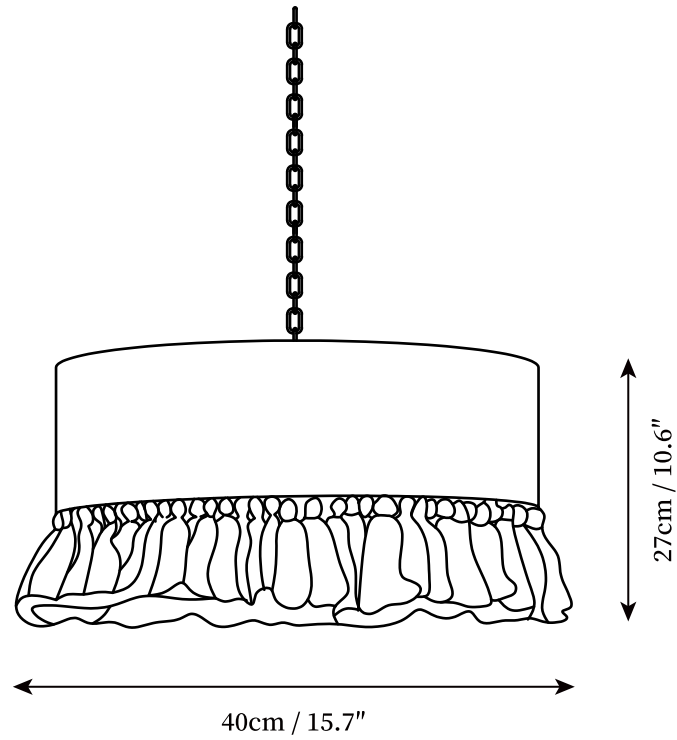

SPECIFICATION SHEET

SPECIFICATION DETAILS

*For custom options, consult factory for details

Fixture Dimensions	D 11.8" x H 14.6"
Light source	E26 or E27 (bulb not included)
Wattage	MAX 40W incandescent bulb or LED equivalent.
Voltage	AC 110-240V
Mounting	Hardwired.
Dimming	Compatible with dimmable bulbs (bulb not included)
Control method	Compatible with common wall switches(not included)
Finishes	Beige&White
Shade Details	Beige&White
Material	Cotton embryo yarn, Hemp rope.
Wire Length	Chain lengths range between 19.7", the length can be specified according to needs

SPECIFICATION SHEET

SPECIFICATION DETAILS

*For custom options, consult factory for details

Fixture Dimensions	D 15.7" x H 18.5"
Light source	E26 or E27 (bulb not included)
Wattage	MAX 40W incandescent bulb or LED equivalent.
Voltage	AC 110-240V
Mounting	Hardwired.
Dimming	Compatible with dimmable bulbs (bulb not included)
Control method	Compatible with common wall switches(not included)
Finishes	Beige&White
Shade Details	Beige&White
Material	Cotton embryo yarn, Hemp rope.
Wire Length	Chain lengths range between 19.7", the length can be specified according to needs

SPECIFICATION SHEET

SPECIFICATION DETAILS

*For custom options, consult factory for details

Fixture Dimensions	D 15.7" x H 10.6"
Light source	E26 or E27 (bulb not included)
Wattage	MAX 40W incandescent bulb or LED equivalent.
Voltage	AC 110-240V
Mounting	Hardwired.
Dimming	Compatible with dimmable bulbs (bulb not included)
Control method	Compatible with common wall switches(not included)
Finishes	Beige&White
Shade Details	Beige&White
Material	Cotton embryo yarn, Hemp rope.
Wire Length	Chain lengths range between 19.7", the length can be specified according to needs