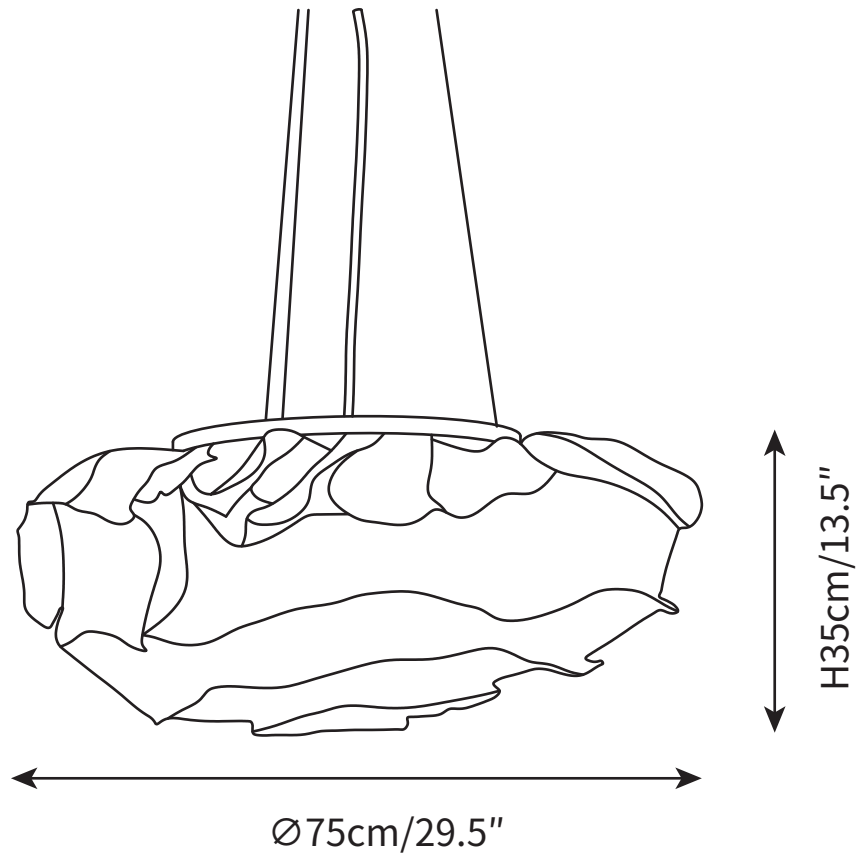

SPECIFICATION SHEET

SPECIFICATION DETAILS

*For custom options, consult factory for details

Fixture Dimensions	Ø 15.7" x H 8.2"
Light source	E26 or E27.
Wattage	Max 40W
Voltage	AC 110-240V
Color Temperature	Based on the purchase of light bulbs
CRI(Ra)	80CRI
Mounting	Ceiling
Driver Required	NO
Optional Color Temps	Buy bulbs as needed
LED Rated Life	Based on bulb life (we do not supply bulbs)
Dimming	Dimming is not supported
Finishes	Silver.
Shade Details	Stainless Steel & White.
Material	Metal, Stainless Steel.
Wire Length	59"
Wire Type	White Coaxial Wire

SPECIFICATION SHEET

SPECIFICATION DETAILS

*For custom options, consult factory for details

Fixture Dimensions	D23.6" x H 9.8"
Light source	E26 or E27.
Wattage	Max 40W
Voltage	AC 110-240V
Color Temperature	Based on the purchase of light bulbs
CRI(Ra)	80CRI
Mounting	Ceiling
Driver Required	NO
Optional Color Temps	Buy bulbs as needed
LED Rated Life	Based on bulb life (we do not supply bulbs)
Dimming	Dimming is not supported
Finishes	Silver.
Shade Details	Stainless Steel & White.
Material	Metal, Stainless Steel.
Wire Length	59"
Wire Type	White Coaxial Wire

SPECIFICATION SHEET

SPECIFICATION DETAILS

*For custom options, consult factory for details

Fixture Dimensions	Ø 29.5" x H 13.5"
Light source	E26 or E27.
Wattage	Max 40W
Voltage	AC 110-240V
Color Temperature	Based on the purchase of light bulbs
CRI(Ra)	80CRI
Mounting	Ceiling
Driver Required	NO
Optional Color Temps	Buy bulbs as needed
LED Rated Life	Based on bulb life (we do not supply bulbs)
Dimming	Dimming is not supported
Finishes	Silver.
Shade Details	Stainless Steel & White.
Material	Metal, Stainless Steel.
Wire Length	59"
Wire Type	White Coaxial Wire