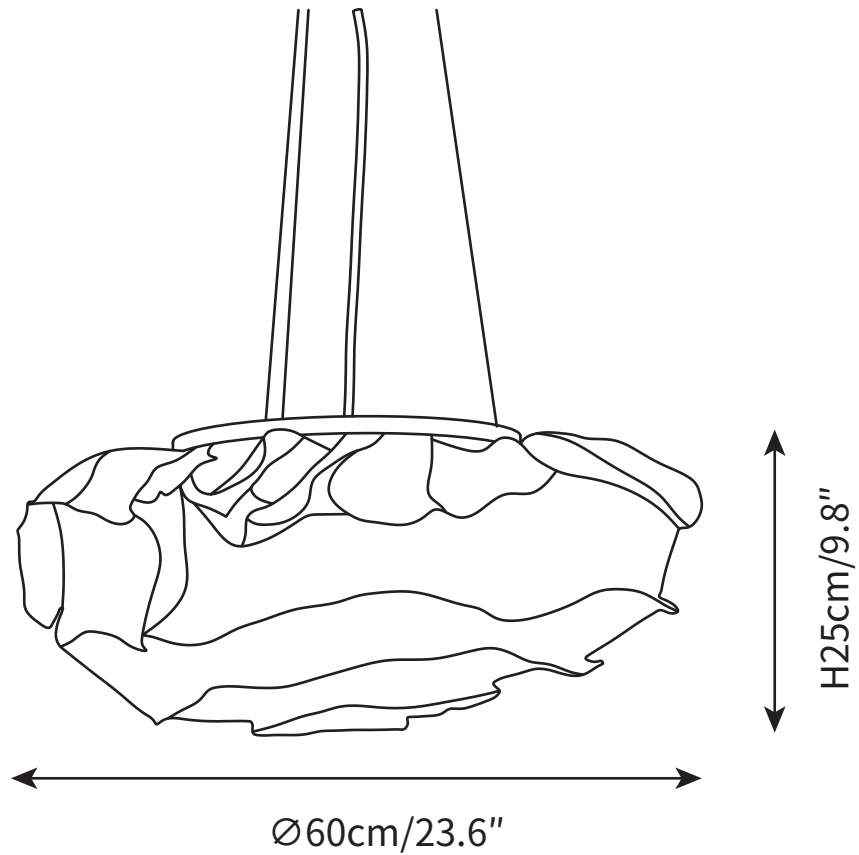

SPECIFICATION SHEET

SPECIFICATION DETAILS

*For custom options, consult factory for details

Fixture Dimensions	Ø 15.7" x H 8.2"
Light source	E26 or E27.
Wattage	Max 40W
Voltage	AC 110-240V
Color Temperature	Based on the purchase of light bulbs
CRI(Ra)	80CRI
Mounting	Ceiling
Driver Required	NO
Optional Color Temps	Buy bulbs as needed
LED Rated Life	Based on bulb life (we do not supply bulbs)
Dimming	Dimming is not supported
Finishes	Silver.
Shade Details	Stainless Steel & White.
Material	Metal, Stainless Steel.
Wire Length	59"
Wire Type	White Coaxial Wire

SPECIFICATION SHEET

SPECIFICATION DETAILS

*For custom options, consult factory for details

Fixture Dimensions	D23.6" x H 9.8"
Light source	E26 or E27.
Wattage	Max 40W
Voltage	AC 110-240V
Color Temperature	Based on the purchase of light bulbs
CRI(Ra)	80CRI
Mounting	Ceiling
Driver Required	NO
Optional Color Temps	Buy bulbs as needed
LED Rated Life	Based on bulb life (we do not supply bulbs)
Dimming	Dimming is not supported
Finishes	Silver.
Shade Details	Stainless Steel & White.
Material	Metal, Stainless Steel.
Wire Length	59"
Wire Type	White Coaxial Wire

SPECIFICATION SHEET

SPECIFICATION DETAILS

*For custom options, consult factory for details

Fixture Dimensions	Ø 29.5" x H 13.5"
Light source	E26 or E27.
Wattage	Max 40W
Voltage	AC 110-240V
Color Temperature	Based on the purchase of light bulbs
CRI(Ra)	80CRI
Mounting	Ceiling
Driver Required	NO
Optional Color Temps	Buy bulbs as needed
LED Rated Life	Based on bulb life (we do not supply bulbs)
Dimming	Dimming is not supported
Finishes	Silver.
Shade Details	Stainless Steel & White.
Material	Metal, Stainless Steel.
Wire Length	59"
Wire Type	White Coaxial Wire