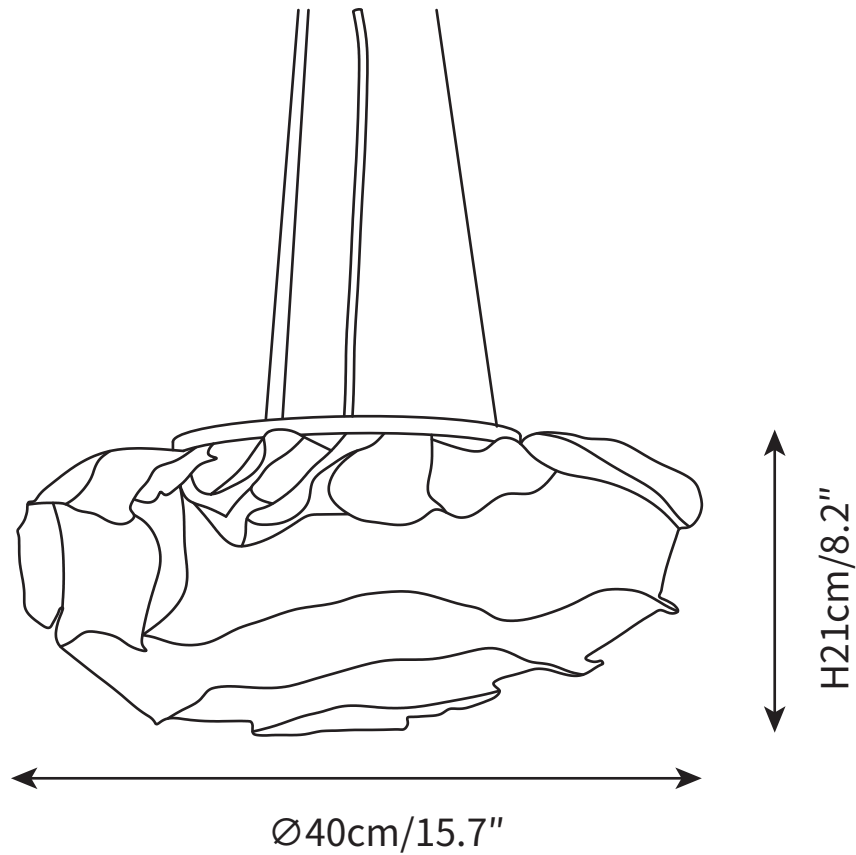

SPECIFICATION SHEET

SPECIFICATION DETAILS

*For custom options, consult factory for details

Fixture Dimensions	Ø 15.7" x H 8.2"
Light source	E26 or E27.
Wattage	Max 40W
Voltage	AC 110-240V
Color Temperature	Based on the purchase of light bulbs
CRI(Ra)	80CRI
Mounting	Ceiling
Driver Required	NO
Optional Color Temps	Buy bulbs as needed
LED Rated Life	Based on bulb life (we do not supply bulbs)
Dimming	Dimming is not supported
Finishes	Silver.
Shade Details	Stainless Steel & White.
Material	Metal, Stainless Steel.
Wire Length	59"
Wire Type	White Coaxial Wire

SPECIFICATION SHEET

SPECIFICATION DETAILS

*For custom options, consult factory for details

Fixture Dimensions	D23.6" x H 9.8"
Light source	E26 or E27.
Wattage	Max 40W
Voltage	AC 110-240V
Color Temperature	Based on the purchase of light bulbs
CRI(Ra)	80CRI
Mounting	Ceiling
Driver Required	NO
Optional Color Temps	Buy bulbs as needed
LED Rated Life	Based on bulb life (we do not supply bulbs)
Dimming	Dimming is not supported
Finishes	Silver.
Shade Details	Stainless Steel & White.
Material	Metal, Stainless Steel.
Wire Length	59"
Wire Type	White Coaxial Wire

SPECIFICATION SHEET

SPECIFICATION DETAILS

*For custom options, consult factory for details

Fixture Dimensions	Ø 29.5" x H 13.5"
Light source	E26 or E27.
Wattage	Max 40W
Voltage	AC 110-240V
Color Temperature	Based on the purchase of light bulbs
CRI(Ra)	80CRI
Mounting	Ceiling
Driver Required	NO
Optional Color Temps	Buy bulbs as needed
LED Rated Life	Based on bulb life (we do not supply bulbs)
Dimming	Dimming is not supported
Finishes	Silver.
Shade Details	Stainless Steel & White.
Material	Metal, Stainless Steel.
Wire Length	59"
Wire Type	White Coaxial Wire