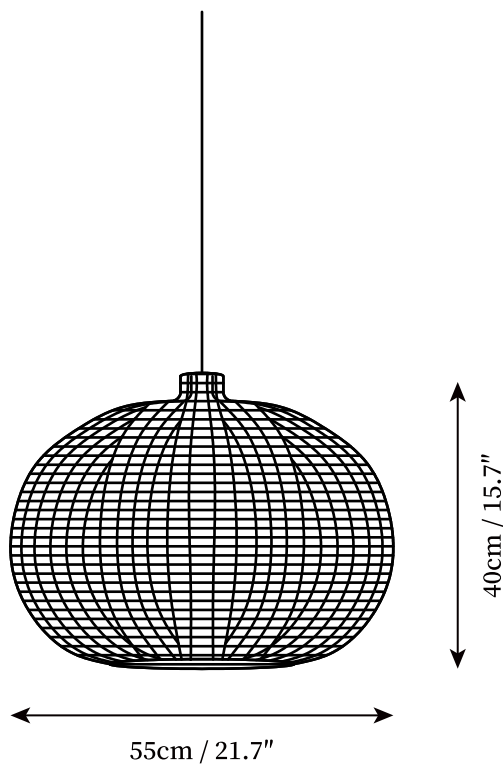

SPECIFICATION SHEET

SPECIFICATION DETAILS

*For custom options, consult factory for details

Fixture Dimensions	D 6.7" x H 15"
Light source	E26 or E27 (bulb not included)
Wattage	MAX 40W incandescent bulb or LED equivalent.
Voltage	AC 110-240V
Mounting	Hardwired.
Dimming	Compatible with dimmable bulbs (bulb not included)
Control method	Compatible with common wall switches (not included)
Finishes	Rattan, Brown.
Shade Details	Rattan, Brown.
Material	Metal, Rattan.
Wire Length	The standard length of the cord is 59" (150 cm), the length is adjustable.

SPECIFICATION SHEET

SPECIFICATION DETAILS

*For custom options, consult factory for details

Fixture Dimensions	D 18.9" x H 7.9"
Light source	E26 or E27 (bulb not included)
Wattage	MAX 40W incandescent bulb or LED equivalent.
Voltage	AC 110-240V
Mounting	Hardwired.
Dimming	Compatible with dimmable bulbs (bulb not included)
Control method	Compatible with common wall switches (not included)
Finishes	Rattan, Brown.
Shade Details	Rattan, Brown.
Material	Metal, Rattan.
Wire Length	The standard length of the cord is 59" (150 cm), the length is adjustable.

SPECIFICATION SHEET

SPECIFICATION DETAILS

*For custom options, consult factory for details

Fixture Dimensions	D 21.7" x H 15.7"
Light source	E26 or E27 (bulb not included)
Wattage	MAX 40W incandescent bulb or LED equivalent.
Voltage	AC 110-240V
Mounting	Hardwired.
Dimming	Compatible with dimmable bulbs (bulb not included)
Control method	Compatible with common wall switches (not included)
Finishes	Rattan, Brown.
Shade Details	Rattan, Brown.
Material	Metal, Rattan.
Wire Length	The standard length of the cord is 59" (150 cm), the length is adjustable.