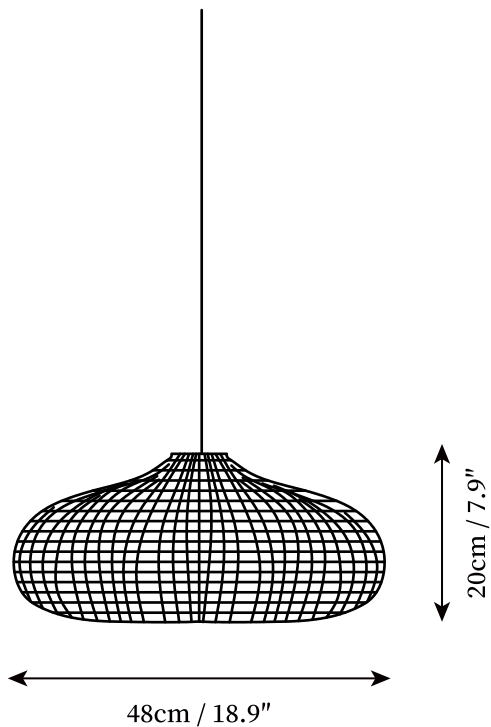

SPECIFICATION SHEET

SPECIFICATION DETAILS

*For custom options, consult factory for details

Fixture Dimensions	D 6.7" x H 15"
Light source	E26 or E27 (bulb not included)
Wattage	MAX 40W incandescent bulb or LED equivalent.
Voltage	AC 110-240V
Mounting	Hardwired.
Dimming	Compatible with dimmable bulbs (bulb not included)
Control method	Compatible with common wall switches (not included)
Finishes	Rattan, Brown.
Shade Details	Rattan, Brown.
Material	Metal, Rattan.
Wire Length	The standard length of the cord is 59" (150 cm), the length is adjustable.

SPECIFICATION SHEET

SPECIFICATION DETAILS

*For custom options, consult factory for details

Fixture Dimensions	D 18.9" x H 7.9"
Light source	E26 or E27 (bulb not included)
Wattage	MAX 40W incandescent bulb or LED equivalent.
Voltage	AC 110-240V
Mounting	Hardwired.
Dimming	Compatible with dimmable bulbs (bulb not included)
Control method	Compatible with common wall switches (not included)
Finishes	Rattan, Brown.
Shade Details	Rattan, Brown.
Material	Metal, Rattan.
Wire Length	The standard length of the cord is 59" (150 cm), the length is adjustable.

SPECIFICATION SHEET

SPECIFICATION DETAILS

*For custom options, consult factory for details

Fixture Dimensions	D 21.7" x H 15.7"
Light source	E26 or E27 (bulb not included)
Wattage	MAX 40W incandescent bulb or LED equivalent.
Voltage	AC 110-240V
Mounting	Hardwired.
Dimming	Compatible with dimmable bulbs (bulb not included)
Control method	Compatible with common wall switches (not included)
Finishes	Rattan, Brown.
Shade Details	Rattan, Brown.
Material	Metal, Rattan.
Wire Length	The standard length of the cord is 59" (150 cm), the length is adjustable.