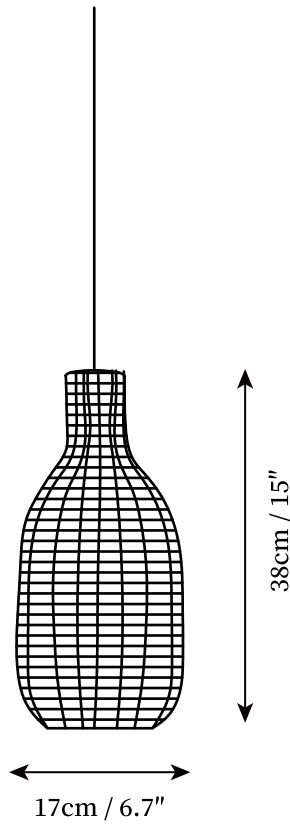

SPECIFICATION SHEET

SPECIFICATION DETAILS

*For custom options, consult factory for details

Fixture Dimensions	D 6.7" x H 15"
Light source	E26 or E27 (bulb not included)
Wattage	MAX 40W incandescent bulb or LED equivalent.
Voltage	AC 110-240V
Mounting	Hardwired.
Dimming	Compatible with dimmable bulbs (bulb not included)
Control method	Compatible with common wall switches (not included)
Finishes	Rattan, Brown.
Shade Details	Rattan, Brown.
Material	Metal, Rattan.
Wire Length	The standard length of the cord is 59" (150 cm), the length is adjustable.

SPECIFICATION SHEET

SPECIFICATION DETAILS

*For custom options, consult factory for details

Fixture Dimensions	D 18.9" x H 7.9"
Light source	E26 or E27 (bulb not included)
Wattage	MAX 40W incandescent bulb or LED equivalent.
Voltage	AC 110-240V
Mounting	Hardwired.
Dimming	Compatible with dimmable bulbs (bulb not included)
Control method	Compatible with common wall switches (not included)
Finishes	Rattan, Brown.
Shade Details	Rattan, Brown.
Material	Metal, Rattan.
Wire Length	The standard length of the cord is 59" (150 cm), the length is adjustable.

SPECIFICATION SHEET

SPECIFICATION DETAILS

*For custom options, consult factory for details

Fixture Dimensions	D 21.7" x H 15.7"
Light source	E26 or E27 (bulb not included)
Wattage	MAX 40W incandescent bulb or LED equivalent.
Voltage	AC 110-240V
Mounting	Hardwired.
Dimming	Compatible with dimmable bulbs (bulb not included)
Control method	Compatible with common wall switches (not included)
Finishes	Rattan, Brown.
Shade Details	Rattan, Brown.
Material	Metal, Rattan.
Wire Length	The standard length of the cord is 59" (150 cm), the length is adjustable.