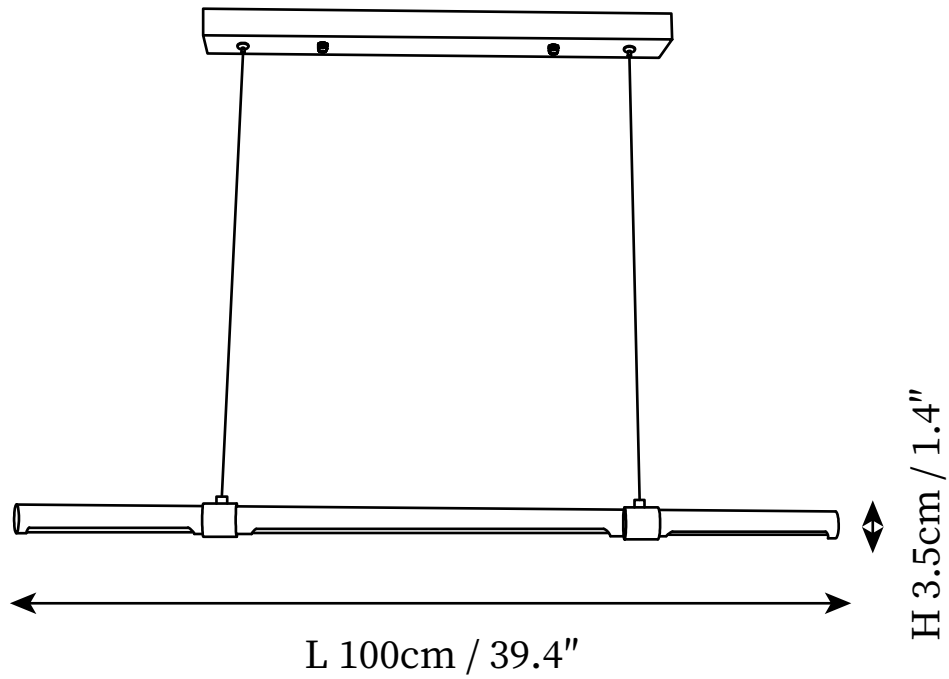

## SPECIFICATION DETAILS

\*For custom options, consult factory for details

|                             |   |
|-----------------------------|---|
| <b>Fixture Dimensions</b>   | L 39.4" x H 1.4"  |
| <b>Light source</b>         | Integrated LED  |
| <b>Wattage</b>              | ~10 W   |
| <b>Voltage</b>              | AC 110-240V   |
| <b>Color Temperature</b>    | 3000K   |
| <b>CRI(Ra)</b>              | 80CRI   |
| <b>Mounting</b>             | Ceiling   |
| <b>Driver Required</b>      | Yes   |
| <b>Optional Color Temps</b> | Warm Light (3000K), Neutral Light (4500K), Cool Light (6000K) |
| <b>LED Rated Life</b>       | 30000 hours   |
| <b>Dimming</b>              | Dimming is not supported                                      |
| <b>Finishes</b>             | Gold, Wood Color.   |
| <b>Shade Details</b>        | White.  |
| <b>Material</b>             | Metal, Acrylic.   |
| <b>Wire Length</b>          | 59"   |
| <b>Wire Type</b>            | Black Coaxial Wire  |

## SPECIFICATION DETAILS

\*For custom options, consult factory for details

|                             |   |
|-----------------------------|---|
| <b>Fixture Dimensions</b>   | L 47.2" x H 1.4"  |
| <b>Light source</b>         | Integrated LED  |
| <b>Wattage</b>              | ~15 W   |
| <b>Voltage</b>              | AC 110-240V   |
| <b>Color Temperature</b>    | 3000K   |
| <b>CRI(Ra)</b>              | 80CRI   |
| <b>Mounting</b>             | Ceiling   |
| <b>Driver Required</b>      | Yes   |
| <b>Optional Color Temps</b> | Warm Light (3000K), Neutral Light (4500K), Cool Light (6000K) |
| <b>LED Rated Life</b>       | 30000 hours   |
| <b>Dimming</b>              | Dimming is not supported                                      |
| <b>Finishes</b>             | Gold, Wood Color.   |
| <b>Shade Details</b>        | White.  |
| <b>Material</b>             | Metal, Acrylic.   |
| <b>Wire Length</b>          | 59"   |
| <b>Wire Type</b>            | Black Coaxial Wire  |