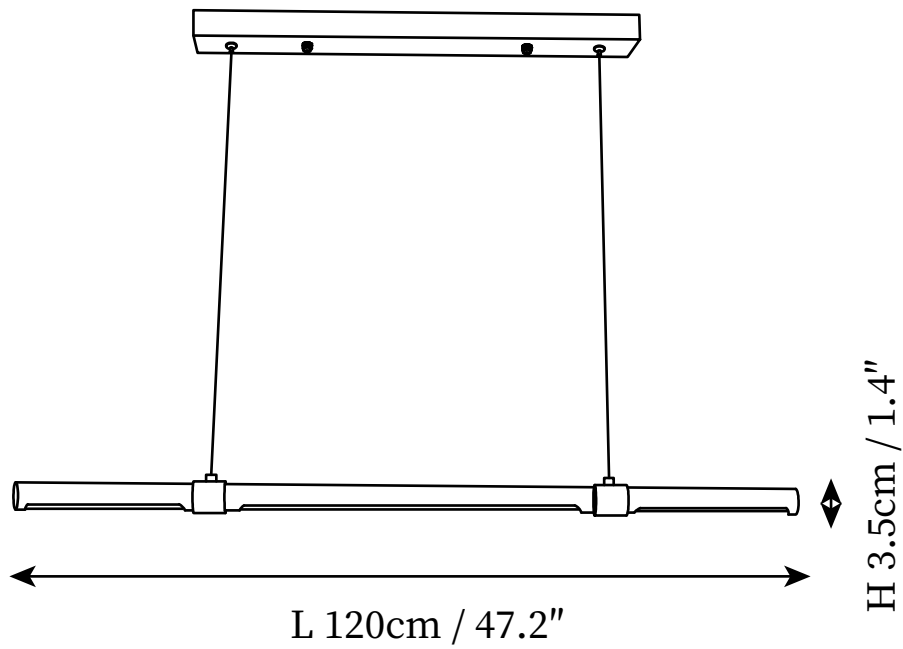

## SPECIFICATION DETAILS

\*For custom options, consult factory for details

|                             |   |
|-----------------------------|---|
| <b>Fixture Dimensions</b>   | L 39.4" x H 1.4"  |
| <b>Light source</b>         | Integrated LED  |
| <b>Wattage</b>              | ~10 W   |
| <b>Voltage</b>              | AC 110-240V   |
| <b>Color Temperature</b>    | 3000K   |
| <b>CRI(Ra)</b>              | 80CRI   |
| <b>Mounting</b>             | Ceiling   |
| <b>Driver Required</b>      | Yes   |
| <b>Optional Color Temps</b> | Warm Light (3000K), Neutral Light (4500K), Cool Light (6000K) |
| <b>LED Rated Life</b>       | 30000 hours   |
| <b>Dimming</b>              | Dimming is not supported                                      |
| <b>Finishes</b>             | Gold, Wood Color.   |
| <b>Shade Details</b>        | White.  |
| <b>Material</b>             | Metal, Acrylic.   |
| <b>Wire Length</b>          | 59"   |
| <b>Wire Type</b>            | Black Coaxial Wire  |

## SPECIFICATION DETAILS

\*For custom options, consult factory for details

|                             |   |
|-----------------------------|---|
| <b>Fixture Dimensions</b>   | L 47.2" x H 1.4"  |
| <b>Light source</b>         | Integrated LED  |
| <b>Wattage</b>              | ~15 W   |
| <b>Voltage</b>              | AC 110-240V   |
| <b>Color Temperature</b>    | 3000K   |
| <b>CRI(Ra)</b>              | 80CRI   |
| <b>Mounting</b>             | Ceiling   |
| <b>Driver Required</b>      | Yes   |
| <b>Optional Color Temps</b> | Warm Light (3000K), Neutral Light (4500K), Cool Light (6000K) |
| <b>LED Rated Life</b>       | 30000 hours   |
| <b>Dimming</b>              | Dimming is not supported                                      |
| <b>Finishes</b>             | Gold, Wood Color.   |
| <b>Shade Details</b>        | White.  |
| <b>Material</b>             | Metal, Acrylic.   |
| <b>Wire Length</b>          | 59"   |
| <b>Wire Type</b>            | Black Coaxial Wire  |