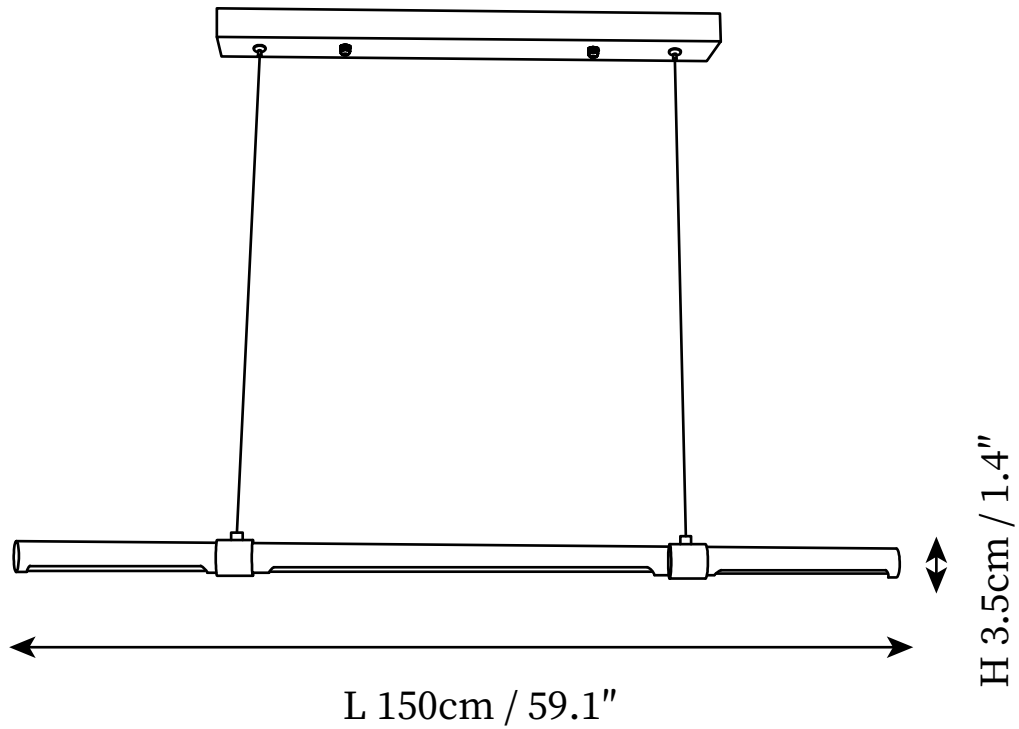

SPECIFICATION SHEET

SPECIFICATION DETAILS

*For custom options, consult factory for details

Fixture Dimensions	L 59.1" x H 1.4"
Light source	Integrated LED
Wattage	~20 W
Voltage	AC 110-240V
Color Temperature	3000K
CRI(Ra)	80CRI
Mounting	Ceiling
Driver Required	Yes
Optional Color Temps	Warm Light (3000K), Neutral Light (4500K), Cool Light (6000K)
LED Rated Life	30000 hours
Dimming	Dimming is not supported
Finishes	Gold, Wood Color.
Shade Details	White.
Material	Metal, Acrylic.
Wire Length	59"
Wire Type	Black Coaxial Wire