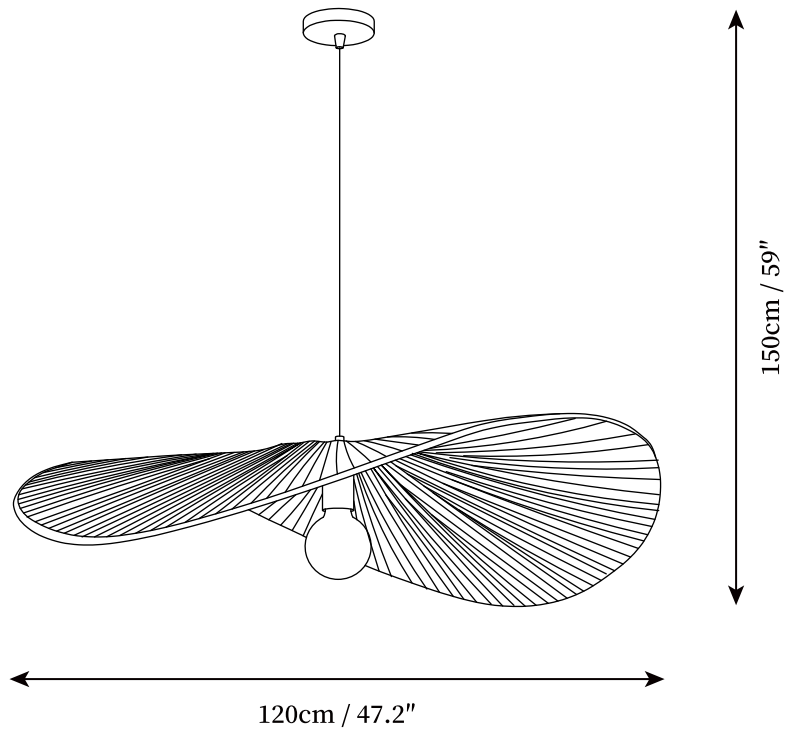

SPECIFICATION SHEET

SPECIFICATION DETAILS

*For custom options, consult factory for details

Fixture Dimensions	D 47.2" x H 59"
Light source	E26 or E27 (bulb not included)
Wattage	MAX 40W incandescent bulb or LED equivalent.
Voltage	AC 110-240V
Mounting	Hardwired.
Dimming	Compatible with dimmable bulbs (bulb not included)
Control method	Compatible with common wall switches(not included)
Finishes	Ephere yellow, Beige, Heather gray, White.
Shade Details	Ephere yellow, Beige, Heather gray, White.
Material	Fabric, Metal.
Wire Length	The standard length of the cord is 59" (150 cm), the length is adjustable.