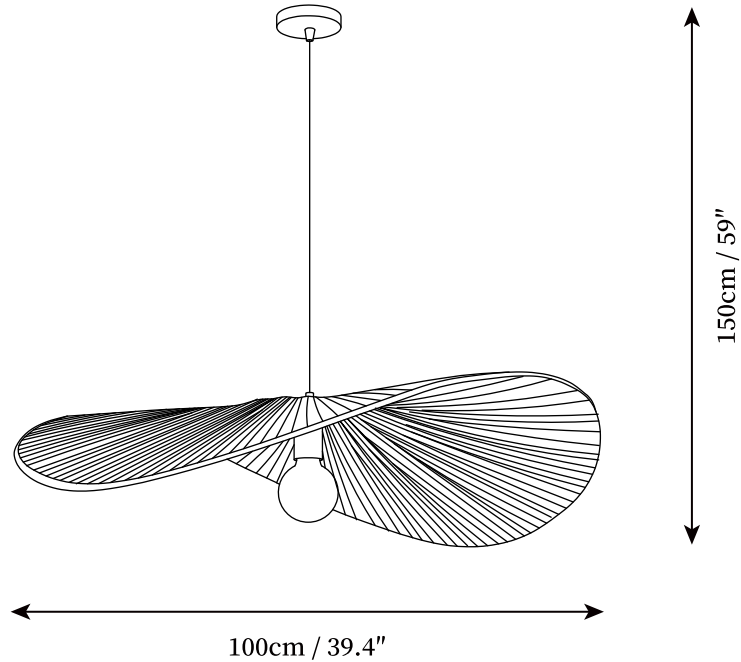

SPECIFICATION SHEET

SPECIFICATION DETAILS

*For custom options, consult factory for details

Fixture Dimensions	D 23.6" x H 59"
Light source	E26 or E27 (bulb not included)
Wattage	MAX 40W incandescent bulb or LED equivalent.
Voltage	AC 110-240V
Mounting	Hardwired.
Dimming	Compatible with dimmable bulbs (bulb not included)
Control method	Compatible with common wall switches (not included)
Finishes	Ephere yellow, Beige, Heather gray, White.
Shade Details	Ephere yellow, Beige, Heather gray, White.
Material	Fabric, Metal.
Wire Length	The standard length of the cord is 59" (150 cm), the length is adjustable.

SPECIFICATION SHEET

SPECIFICATION DETAILS

*For custom options, consult factory for details

Fixture Dimensions	D 31.5" x H 59"
Light source	E26 or E27 (bulb not included)
Wattage	MAX 40W incandescent bulb or LED equivalent.
Voltage	AC 110-240V
Mounting	Hardwired.
Dimming	Compatible with dimmable bulbs (bulb not included)
Control method	Compatible with common wall switches (not included)
Finishes	Ephere yellow, Beige, Heather gray, White.
Shade Details	Ephere yellow, Beige, Heather gray, White.
Material	Fabric, Metal.
Wire Length	The standard length of the cord is 59" (150 cm), the length is adjustable.

SPECIFICATION SHEET

SPECIFICATION DETAILS

*For custom options, consult factory for details

Fixture Dimensions	D 39.4" x H 59"
Light source	E26 or E27 (bulb not included)
Wattage	MAX 40W incandescent bulb or LED equivalent.
Voltage	AC 110-240V
Mounting	Hardwired.
Dimming	Compatible with dimmable bulbs (bulb not included)
Control method	Compatible with common wall switches(
Finishes	Ephere yellow, Beige, Heather gray, White.
Shade Details	Ephere yellow, Beige, Heather gray, White.
Material	Fabric, Metal.
Wire Length	The standard length of the cord is 59" (150 cm), the length is adjustable.