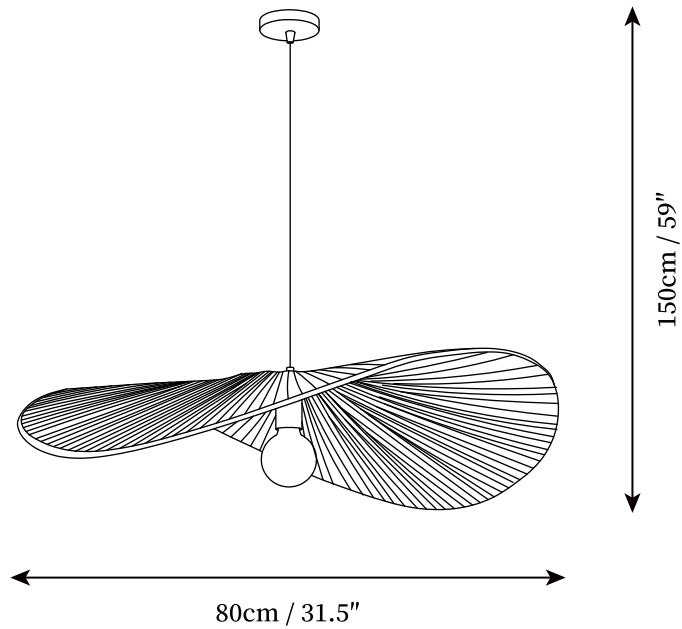

SPECIFICATION SHEET

SPECIFICATION DETAILS

*For custom options, consult factory for details

Fixture Dimensions	D 23.6" x H 59"
Light source	E26 or E27 (bulb not included)
Wattage	MAX 40W incandescent bulb or LED equivalent.
Voltage	AC 110-240V
Mounting	Hardwired.
Dimming	Compatible with dimmable bulbs (bulb not included)
Control method	Compatible with common wall switches (not included)
Finishes	Ephere yellow, Beige, Heather gray, White.
Shade Details	Ephere yellow, Beige, Heather gray, White.
Material	Fabric, Metal.
Wire Length	The standard length of the cord is 59" (150 cm), the length is adjustable.

SPECIFICATION SHEET

SPECIFICATION DETAILS

*For custom options, consult factory for details

Fixture Dimensions	D 31.5" x H 59"
Light source	E26 or E27 (bulb not included)
Wattage	MAX 40W incandescent bulb or LED equivalent.
Voltage	AC 110-240V
Mounting	Hardwired.
Dimming	Compatible with dimmable bulbs (bulb not included)
Control method	Compatible with common wall switches (not included)
Finishes	Ephere yellow, Beige, Heather gray, White.
Shade Details	Ephere yellow, Beige, Heather gray, White.
Material	Fabric, Metal.
Wire Length	The standard length of the cord is 59" (150 cm), the length is adjustable.

SPECIFICATION SHEET

SPECIFICATION DETAILS

*For custom options, consult factory for details

Fixture Dimensions	D 39.4" x H 59"
Light source	E26 or E27 (bulb not included)
Wattage	MAX 40W incandescent bulb or LED equivalent.
Voltage	AC 110-240V
Mounting	Hardwired.
Dimming	Compatible with dimmable bulbs (bulb not included)
Control method	Compatible with common wall switches(
Finishes	Ephere yellow, Beige, Heather gray, White.
Shade Details	Ephere yellow, Beige, Heather gray, White.
Material	Fabric, Metal.
Wire Length	The standard length of the cord is 59" (150 cm), the length is adjustable.