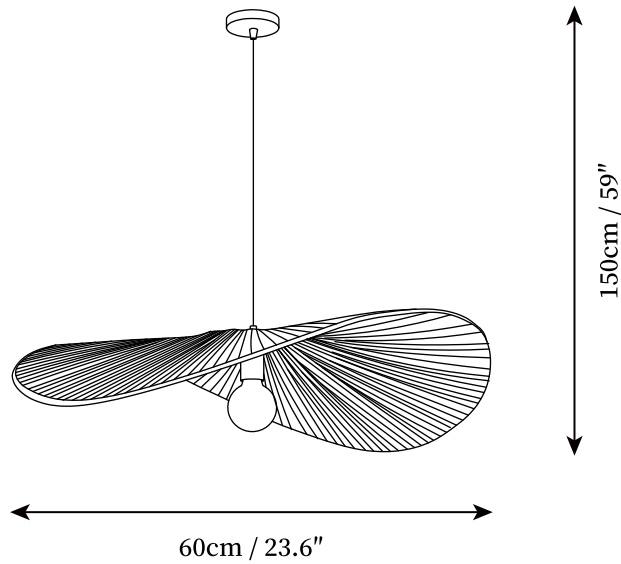

SPECIFICATION SHEET

SPECIFICATION DETAILS

*For custom options, consult factory for details

Fixture Dimensions	D 23.6" x H 59"
Light source	E26 or E27 (bulb not included)
Wattage	MAX 40W incandescent bulb or LED equivalent.
Voltage	AC 110-240V
Mounting	Hardwired.
Dimming	Compatible with dimmable bulbs (bulb not included)
Control method	Compatible with common wall switches (not included)
Finishes	Ephere yellow, Beige, Heather gray, White.
Shade Details	Ephere yellow, Beige, Heather gray, White.
Material	Fabric, Metal.
Wire Length	The standard length of the cord is 59" (150 cm), the length is adjustable.

SPECIFICATION SHEET

SPECIFICATION DETAILS

*For custom options, consult factory for details

Fixture Dimensions	D 31.5" x H 59"
Light source	E26 or E27 (bulb not included)
Wattage	MAX 40W incandescent bulb or LED equivalent.
Voltage	AC 110-240V
Mounting	Hardwired.
Dimming	Compatible with dimmable bulbs (bulb not included)
Control method	Compatible with common wall switches (not included)
Finishes	Ephere yellow, Beige, Heather gray, White.
Shade Details	Ephere yellow, Beige, Heather gray, White.
Material	Fabric, Metal.
Wire Length	The standard length of the cord is 59" (150 cm), the length is adjustable.

SPECIFICATION SHEET

SPECIFICATION DETAILS

*For custom options, consult factory for details

Fixture Dimensions	D 39.4" x H 59"
Light source	E26 or E27 (bulb not included)
Wattage	MAX 40W incandescent bulb or LED equivalent.
Voltage	AC 110-240V
Mounting	Hardwired.
Dimming	Compatible with dimmable bulbs (bulb not included)
Control method	Compatible with common wall switches(
Finishes	Ephere yellow, Beige, Heather gray, White.
Shade Details	Ephere yellow, Beige, Heather gray, White.
Material	Fabric, Metal.
Wire Length	The standard length of the cord is 59" (150 cm), the length is adjustable.