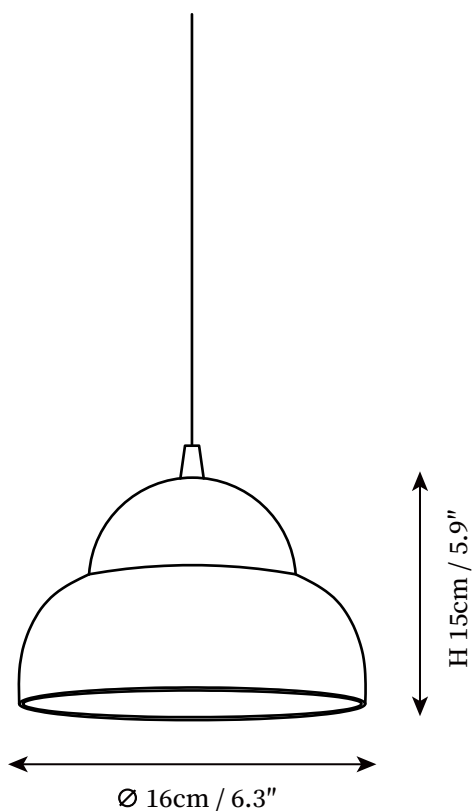

## SPECIFICATION DETAILS

\*For custom options, consult factory for details

<b>Fixture Dimensions</b>	D 6.3" x H 5.9"
<b>Light source</b>	E26 or E27 (bulb not included)
<b>Wattage</b>	MAX 40W incandescent bulb or LED equivalent.
<b>Voltage</b>	AC 110-240V
<b>Mounting</b>	Hardwired.
<b>Dimming</b>	Compatible with dimmable bulbs (bulb not included)
<b>Control method</b>	Compatible with common wall switches(not included)
<b>Finishes</b>	Brass.
<b>Shade Details</b>	Walnut color.
<b>Material</b>	Wooden, Brass.
<b>Wire Length</b>	The standard length of the cord is 59" (150 cm), the length is adjustable.