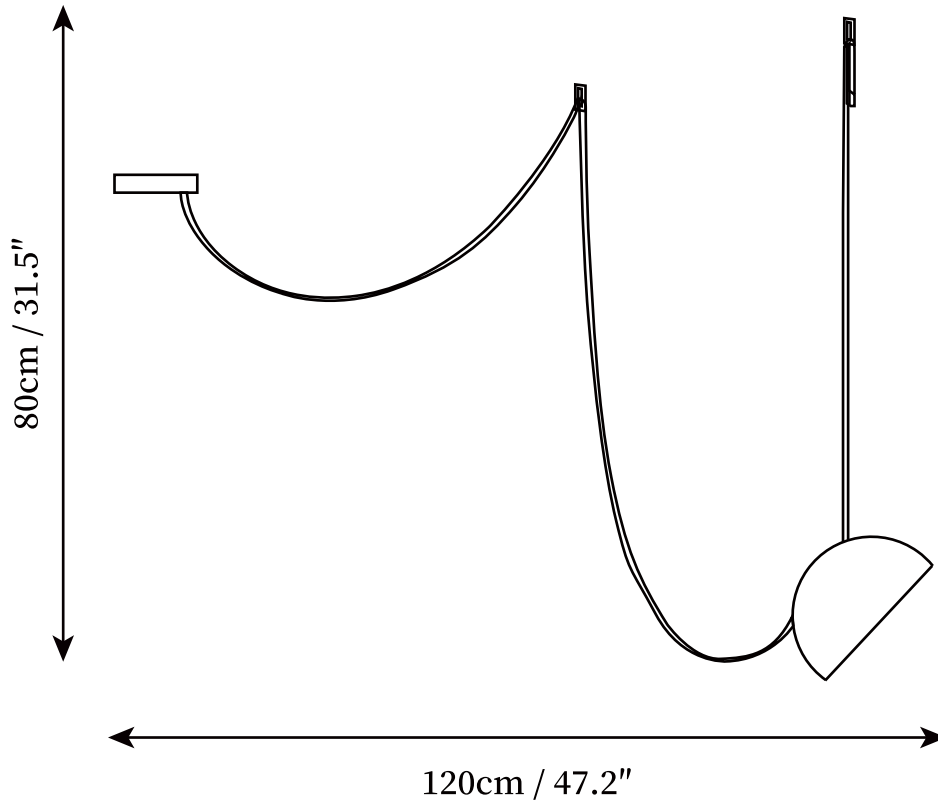

## SPECIFICATION DETAILS

\*For custom options, consult factory for details

<b>Fixture Dimensions</b>	D 47.2" x H 31.5"
<b>Light source</b>	Integrated LED
<b>Wattage</b>	~ 5W
<b>Voltage</b>	AC 110-240V
<b>Dimming</b>	Not supported
<b>CRI(Ra)</b>	90+ CRI
<b>Mounting</b>	Hardwired.
<b>LED Rated Life</b>	30000 hours
<b>Color Temperature</b>	Warm Light (3000K), Neutral Light (4000K), Cool Light (6000K)
<b>Control method</b>	Compatible with common wall switches(not included)
<b>Finishes</b>	Black, Orange.
<b>Shadow Details</b>	Black, Orange.
<b>Material</b>	Leather, Iron, Metal.
<b>Wire Length</b>	The standard length of the cord is 59" (150 cm), the length is adjustable.

## SPECIFICATION DETAILS

\*For custom options, consult factory for details

<b>Fixture Dimensions</b>	D 31.5" x H 47.2"
<b>Light source</b>	Integrated LED
<b>Wattage</b>	~ 5W
<b>Voltage</b>	AC 110-240V
<b>Dimming</b>	Not supported
<b>CRI(Ra)</b>	90+ CRI
<b>Mounting</b>	Hardwired.
<b>LED Rated Life</b>	30000 hours
<b>Color Temperature</b>	Warm Light (3000K), Neutral Light (4000K), Cool Light (6000K)
<b>Control method</b>	Compatible with common wall switches (not included)
<b>Finishes</b>	Black, Orange.
<b>Shadow Details</b>	Black, Orange.
<b>Material</b>	Leather, Iron, Metal.
<b>Wire Length</b>	The standard length of the cord is 59" (150 cm), the length is adjustable.