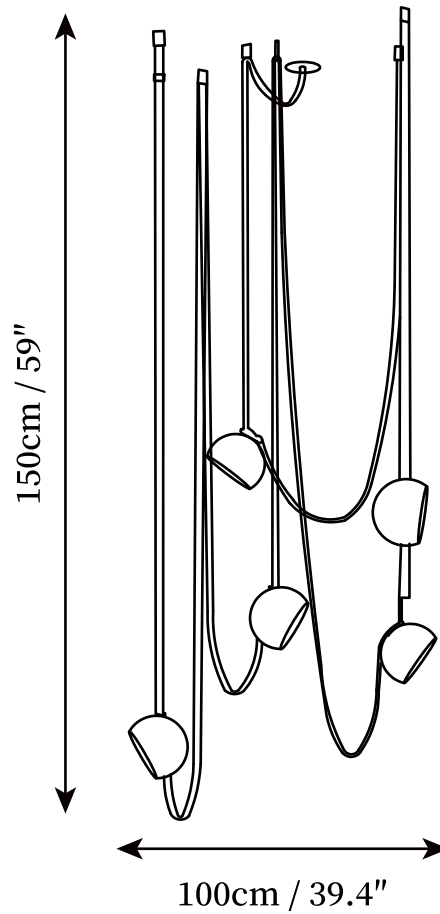

SPECIFICATION SHEET

SPECIFICATION DETAILS

*For custom options, consult factory for details

Fixture Dimensions	D 39.4" x H 59"
Light source	Integrated LED
Wattage	~ 5W
Voltage	AC 110-240V
Dimming	Not supported
CRI(Ra)	90+ CRI
Mounting	Hardwired.
LED Rated Life	30000 hours
Color Temperature	Warm Light (3000K), Neutral Light (4000K), Cool Light (6000K)
Control method	Compatible with common wall switches(not included)
Finishes	Black, Orange.
Shadow Details	Black, Orange.
Material	Leather, Iron, Metal.
Wire Length	The standard length of the cord is 59" (150 cm), the length is adjustable.