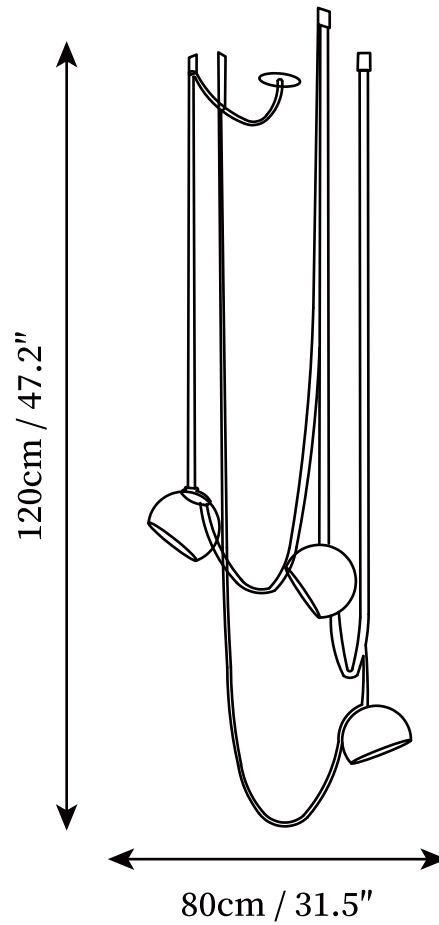

## SPECIFICATION DETAILS

\*For custom options, consult factory for details

<b>Fixture Dimensions</b>	D 47.2" x H 31.5"
<b>Light source</b>	Integrated LED
<b>Wattage</b>	~ 5W
<b>Voltage</b>	AC 110-240V
<b>Dimming</b>	Not supported
<b>CRI(Ra)</b>	90+ CRI
<b>Mounting</b>	Hardwired.
<b>LED Rated Life</b>	30000 hours
<b>Color Temperature</b>	Warm Light (3000K), Neutral Light (4000K), Cool Light (6000K)
<b>Control method</b>	Compatible with common wall switches(not included)
<b>Finishes</b>	Black, Orange.
<b>Shadow Details</b>	Black, Orange.
<b>Material</b>	Leather, Iron, Metal.
<b>Wire Length</b>	The standard length of the cord is 59" (150 cm), the length is adjustable.

## SPECIFICATION DETAILS

\*For custom options, consult factory for details

<b>Fixture Dimensions</b>	D 31.5" x H 47.2"
<b>Light source</b>	Integrated LED
<b>Wattage</b>	~ 5W
<b>Voltage</b>	AC 110-240V
<b>Dimming</b>	Not supported
<b>CRI(Ra)</b>	90+ CRI
<b>Mounting</b>	Hardwired.
<b>LED Rated Life</b>	30000 hours
<b>Color Temperature</b>	Warm Light (3000K), Neutral Light (4000K), Cool Light (6000K)
<b>Control method</b>	Compatible with common wall switches (not included)
<b>Finishes</b>	Black, Orange.
<b>Shadow Details</b>	Black, Orange.
<b>Material</b>	Leather, Iron, Metal.
<b>Wire Length</b>	The standard length of the cord is 59" (150 cm), the length is adjustable.