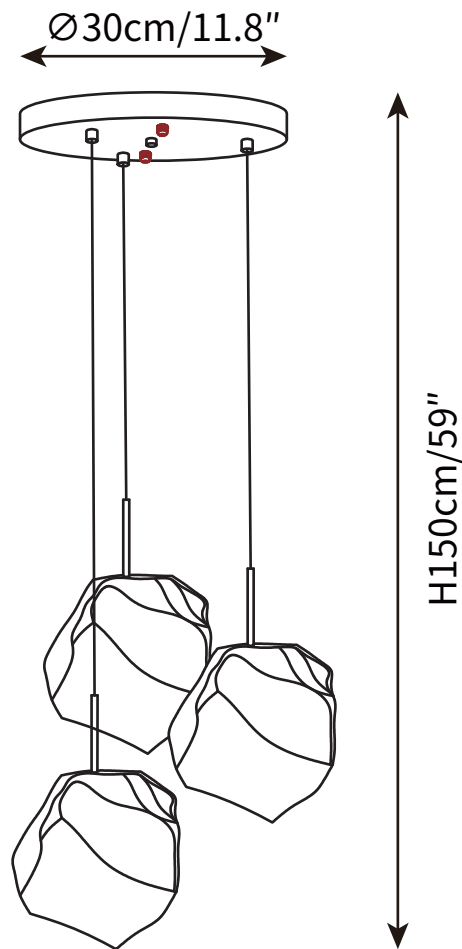

SPECIFICATION SHEET

SPECIFICATION DETAILS

*For custom options, consult factory for details

Fixture Dimensions	$\text{Ø} 7'' \times \text{H} 7''$
Light source	E14
Wattage	15 W
Voltage	AC 110-240V
Color Temperature	Based on the purchase of light bulbs
CRI(Ra)	80CRI
Mounting	Ceiling
Driver Required	NO
Optional Color Temps	Buy bulbs as needed
LED Rated Life	Based on bulb life (we do not supply bulbs)
Dimming	Dimming is not supported
Finishes	Brass
Shade Details	Amber
Material	Brass, Glass.
Wire Length	59"
Wire Type	Gold Coaxial Wire

SPECIFICATION SHEET

SPECIFICATION DETAILS

*For custom options, consult factory for details

Fixture Dimensions	Ø 11.8" x H 59"
Light source	E14
Wattage	15 W
Voltage	AC 110-240V
Color Temperature	Based on the purchase of light bulbs
CRI(Ra)	80CRI
Mounting	Ceiling
Driver Required	NO
Optional Color Temps	Buy bulbs as needed
LED Rated Life	Based on bulb life (we do not supply bulbs)
Dimming	Dimming is not supported
Finishes	Brass
Shade Details	Amber
Material	Brass, Glass.
Wire Length	59"
Wire Type	Gold Coaxial Wire

SPECIFICATION SHEET

SPECIFICATION DETAILS

*For custom options, consult factory for details

Fixture Dimensions	Ø 23.6" x H 59"
Light source	E14
Wattage	15 W
Voltage	AC 110-240V
Color Temperature	Based on the purchase of light bulbs
CRI(Ra)	80CRI
Mounting	Ceiling
Driver Required	NO
Optional Color Temps	Buy bulbs as needed
LED Rated Life	Based on bulb life (we do not supply bulbs)
Dimming	Dimming is not supported
Finishes	Brass
Shade Details	Amber
Material	Brass, Glass.
Wire Length	59"
Wire Type	Gold Coaxial Wire