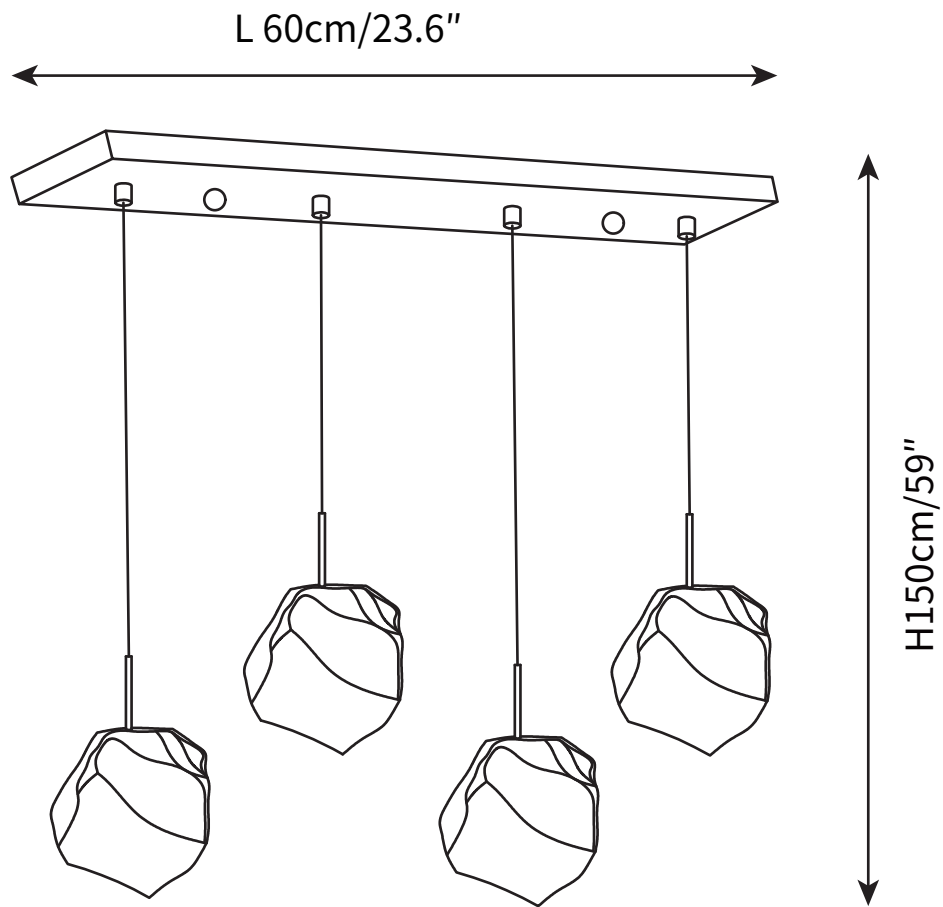

SPECIFICATION SHEET

SPECIFICATION DETAILS

*For custom options, consult factory for details

Fixture Dimensions	$\text{Ø} 7'' \times \text{H} 7''$
Light source	E14
Wattage	15 W
Voltage	AC 110-240V
Color Temperature	Based on the purchase of light bulbs
CRI(Ra)	80CRI
Mounting	Ceiling
Driver Required	NO
Optional Color Temps	Buy bulbs as needed
LED Rated Life	Based on bulb life (we do not supply bulbs)
Dimming	Dimming is not supported
Finishes	Brass
Shade Details	Amber
Material	Brass, Glass.
Wire Length	59"
Wire Type	Gold Coaxial Wire

SPECIFICATION SHEET

SPECIFICATION DETAILS

*For custom options, consult factory for details

Fixture Dimensions	Ø 11.8" x H 59"
Light source	E14
Wattage	15 W
Voltage	AC 110-240V
Color Temperature	Based on the purchase of light bulbs
CRI(Ra)	80CRI
Mounting	Ceiling
Driver Required	NO
Optional Color Temps	Buy bulbs as needed
LED Rated Life	Based on bulb life (we do not supply bulbs)
Dimming	Dimming is not supported
Finishes	Brass
Shade Details	Amber
Material	Brass, Glass.
Wire Length	59"
Wire Type	Gold Coaxial Wire

SPECIFICATION SHEET

SPECIFICATION DETAILS

*For custom options, consult factory for details

Fixture Dimensions	Ø 23.6" x H 59"
Light source	E14
Wattage	15 W
Voltage	AC 110-240V
Color Temperature	Based on the purchase of light bulbs
CRI(Ra)	80CRI
Mounting	Ceiling
Driver Required	NO
Optional Color Temps	Buy bulbs as needed
LED Rated Life	Based on bulb life (we do not supply bulbs)
Dimming	Dimming is not supported
Finishes	Brass
Shade Details	Amber
Material	Brass, Glass.
Wire Length	59"
Wire Type	Gold Coaxial Wire