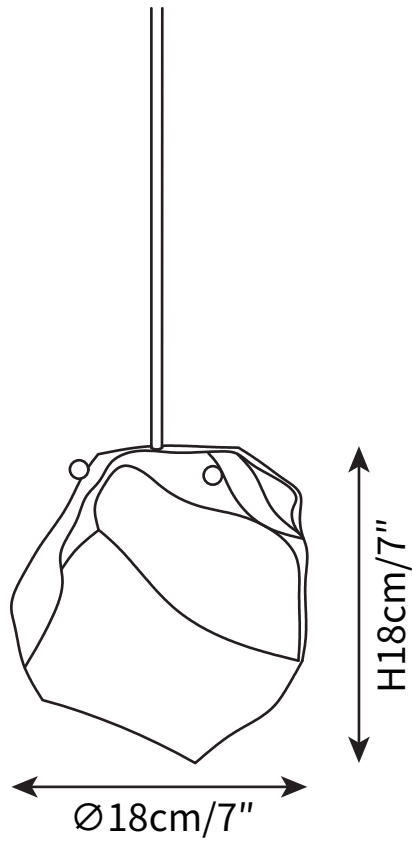

SPECIFICATION SHEET

SPECIFICATION DETAILS

*For custom options, consult factory for details

Fixture Dimensions	$\text{Ø} 7'' \times \text{H} 7''$
Light source	E14
Wattage	15 W
Voltage	AC 110-240V
Color Temperature	Based on the purchase of light bulbs
CRI(Ra)	80CRI
Mounting	Ceiling
Driver Required	NO
Optional Color Temps	Buy bulbs as needed
LED Rated Life	Based on bulb life (we do not supply bulbs)
Dimming	Dimming is not supported
Finishes	Brass
Shade Details	Amber
Material	Brass, Glass.
Wire Length	59"
Wire Type	Gold Coaxial Wire

SPECIFICATION SHEET

SPECIFICATION DETAILS

*For custom options, consult factory for details

Fixture Dimensions	Ø 11.8" x H 59"
Light source	E14
Wattage	15 W
Voltage	AC 110-240V
Color Temperature	Based on the purchase of light bulbs
CRI(Ra)	80CRI
Mounting	Ceiling
Driver Required	NO
Optional Color Temps	Buy bulbs as needed
LED Rated Life	Based on bulb life (we do not supply bulbs)
Dimming	Dimming is not supported
Finishes	Brass
Shade Details	Amber
Material	Brass, Glass.
Wire Length	59"
Wire Type	Gold Coaxial Wire

SPECIFICATION SHEET

SPECIFICATION DETAILS

*For custom options, consult factory for details

Fixture Dimensions	Ø 23.6" x H 59"
Light source	E14
Wattage	15 W
Voltage	AC 110-240V
Color Temperature	Based on the purchase of light bulbs
CRI(Ra)	80CRI
Mounting	Ceiling
Driver Required	NO
Optional Color Temps	Buy bulbs as needed
LED Rated Life	Based on bulb life (we do not supply bulbs)
Dimming	Dimming is not supported
Finishes	Brass
Shade Details	Amber
Material	Brass, Glass.
Wire Length	59"
Wire Type	Gold Coaxial Wire