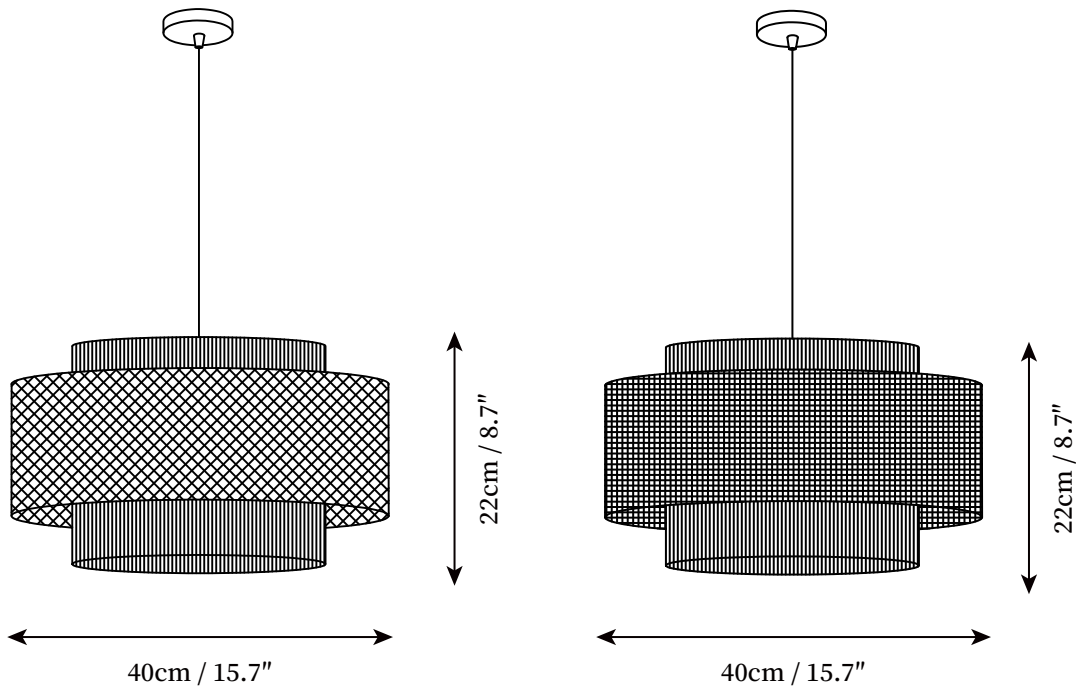

## SPECIFICATION DETAILS

\*For custom options, consult factory for details

|                           |  |
|---------------------------|--|
| <b>Fixture Dimensions</b> | D 15.7" x H 8.7"   |
| <b>Light source</b>       | E26 or E27 (bulb not included)   |
| <b>Wattage</b>            | MAX 40W incandescent bulb or LED equivalent.                               |
| <b>Voltage</b>            | AC 110-240V  |
| <b>Mounting</b>           | Hardwired.   |
| <b>Dimming</b>            | Compatible with dimmable bulbs (bulb not included)                         |
| <b>Control method</b>     | Compatible with common wall switches (not included)                        |
| <b>Finishes</b>           | Natural rattan, Black.   |
| <b>Shade Details</b>      | Natural rattan, Black.   |
| <b>Material</b>           | Rattan, Hemp rope, Metal.  |
| <b>Wire Length</b>        | The standard length of the cord is 59" (150 cm), the length is adjustable. |

## SPECIFICATION DETAILS

\*For custom options, consult factory for details

|                           |  |
|---------------------------|--|
| <b>Fixture Dimensions</b> | D 19.7" x H 10.6"  |
| <b>Light source</b>       | E26 or E27 (bulb not included)   |
| <b>Wattage</b>            | MAX 40W incandescent bulb or LED equivalent.                               |
| <b>Voltage</b>            | AC 110-240V  |
| <b>Mounting</b>           | Hardwired.   |
| <b>Dimming</b>            | Compatible with dimmable bulbs (bulb not included)                         |
| <b>Control method</b>     | Compatible with common wall switches(not included)                         |
| <b>Finishes</b>           | Natural rattan, Black.   |
| <b>Shade Details</b>      | Natural rattan, Black.   |
| <b>Material</b>           | Rattan, Hemp rope, Metal.  |
| <b>Wire Length</b>        | The standard length of the cord is 59" (150 cm), the length is adjustable. |