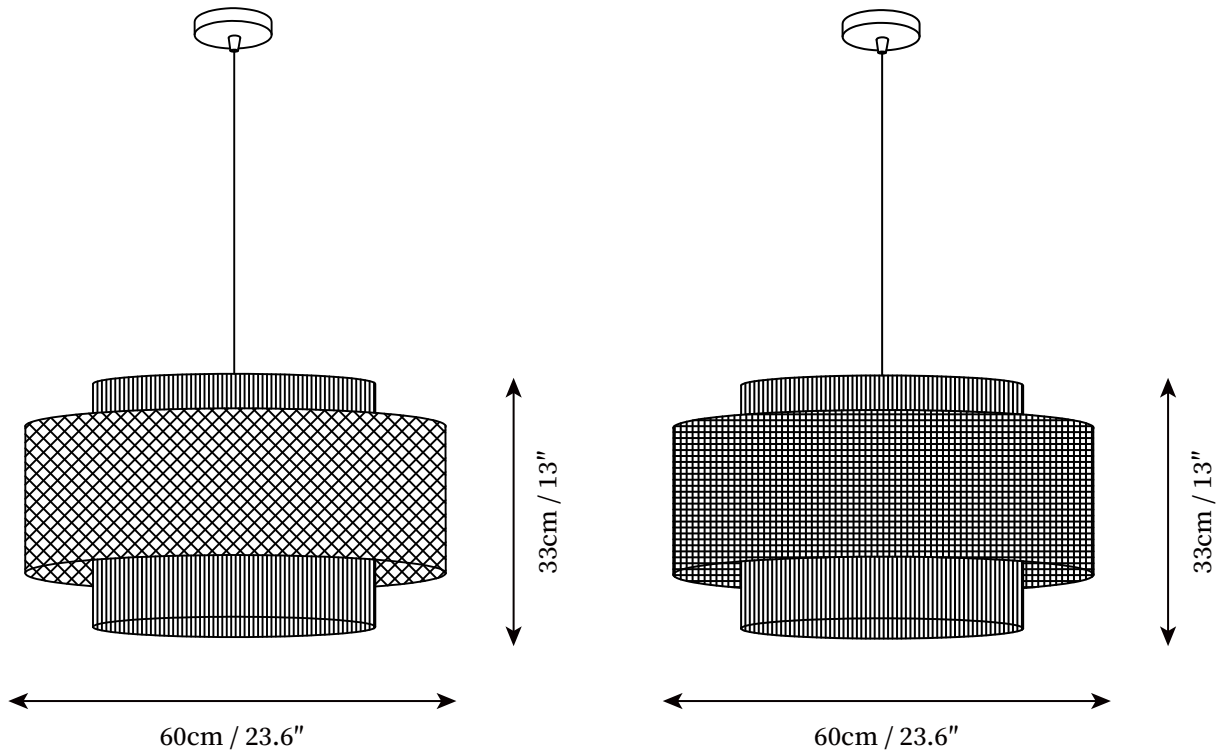

SPECIFICATION SHEET

SPECIFICATION DETAILS

*For custom options, consult factory for details

Fixture Dimensions	D 23.6" x H 13"
Light source	E26 or E27 (bulb not included)
Wattage	MAX 40W incandescent bulb or LED equivalent.
Voltage	AC 110-240V
Mounting	Hardwired.
Dimming	Compatible with dimmable bulbs (bulb not included)
Control method	Compatible with common wall switches(not included)
Finishes	Natural rattan, Black.
Shade Details	Natural rattan, Black.
Material	Rattan, Hemp rope, Metal.
Wire Length	The standard length of the cord is 59" (150 cm), the length is adjustable.