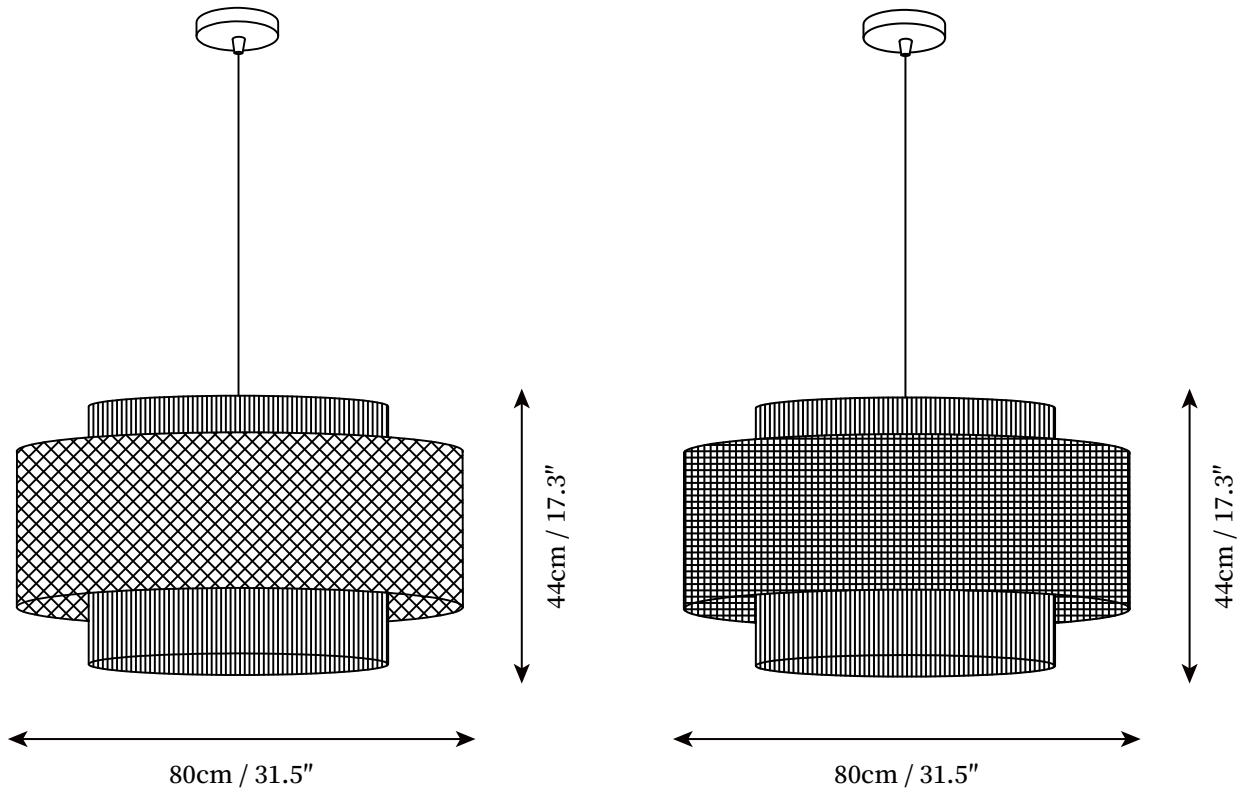

SPECIFICATION SHEET

SPECIFICATION DETAILS

*For custom options, consult factory for details

Fixture Dimensions	D 31.5" x H 17.3"
Light source	E26 or E27 (bulb not included)
Wattage	MAX 40W incandescent bulb or LED equivalent.
Voltage	AC 110-240V
Mounting	Hardwired.
Dimming	Compatible with dimmable bulbs (bulb not included)
Control method	Compatible with common wall switches (not included)
Finishes	Natural rattan, Black.
Shade Details	Natural rattan, Black.
Material	Rattan, Hemp rope, Metal.
Wire Length	The standard length of the cord is 59" (150 cm), the length is adjustable.