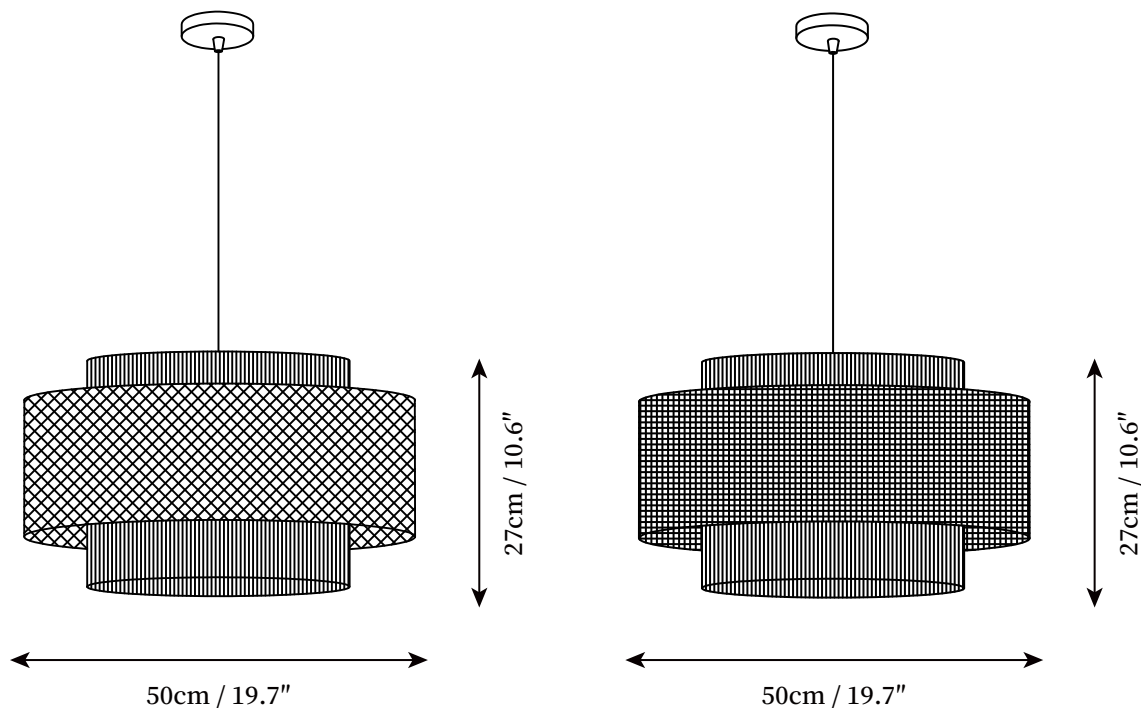

## SPECIFICATION DETAILS

\*For custom options, consult factory for details

|                           |  |
|---------------------------|--|
| <b>Fixture Dimensions</b> | D 15.7" x H 8.7"   |
| <b>Light source</b>       | E26 or E27 (bulb not included)   |
| <b>Wattage</b>            | MAX 40W incandescent bulb or LED equivalent.                               |
| <b>Voltage</b>            | AC 110-240V  |
| <b>Mounting</b>           | Hardwired.   |
| <b>Dimming</b>            | Compatible with dimmable bulbs (bulb not included)                         |
| <b>Control method</b>     | Compatible with common wall switches (not included)                        |
| <b>Finishes</b>           | Natural rattan, Black.   |
| <b>Shade Details</b>      | Natural rattan, Black.   |
| <b>Material</b>           | Rattan, Hemp rope, Metal.  |
| <b>Wire Length</b>        | The standard length of the cord is 59" (150 cm), the length is adjustable. |

## SPECIFICATION DETAILS

\*For custom options, consult factory for details

|                           |  |
|---------------------------|--|
| <b>Fixture Dimensions</b> | D 19.7" x H 10.6"  |
| <b>Light source</b>       | E26 or E27 (bulb not included)   |
| <b>Wattage</b>            | MAX 40W incandescent bulb or LED equivalent.                               |
| <b>Voltage</b>            | AC 110-240V  |
| <b>Mounting</b>           | Hardwired.   |
| <b>Dimming</b>            | Compatible with dimmable bulbs (bulb not included)                         |
| <b>Control method</b>     | Compatible with common wall switches(not included)                         |
| <b>Finishes</b>           | Natural rattan, Black.   |
| <b>Shade Details</b>      | Natural rattan, Black.   |
| <b>Material</b>           | Rattan, Hemp rope, Metal.  |
| <b>Wire Length</b>        | The standard length of the cord is 59" (150 cm), the length is adjustable. |