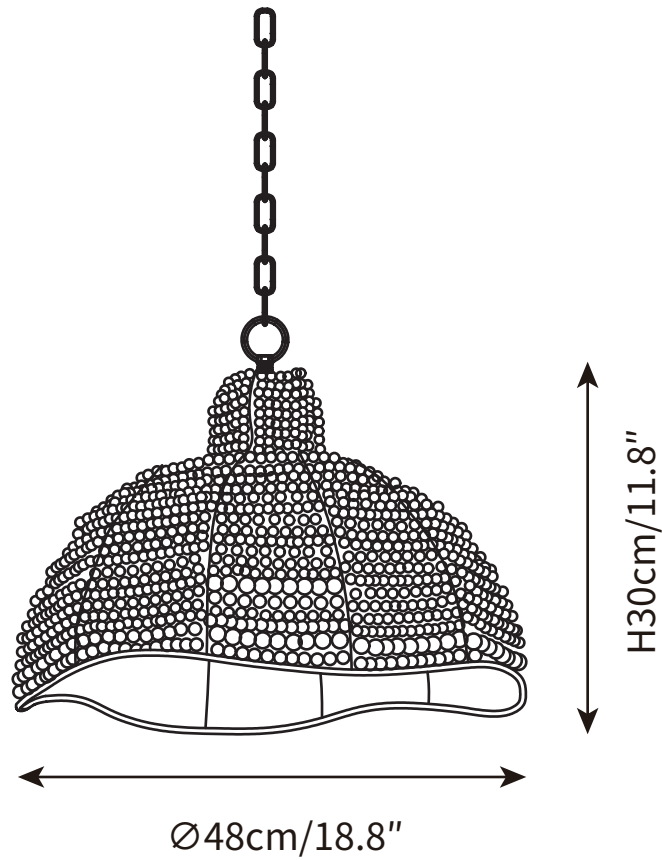

SPECIFICATION SHEET

SPECIFICATION DETAILS

*For custom options, consult factory for details

Fixture Dimensions	Ø 18.8" x H 11.8"
Light source	E26 or E27
Wattage	Max 40W
Voltage	AC 110-240V
Color Temperature	Based on the purchase of light bulbs
CRI(Ra)	80CRI
Mounting	Ceiling
Driver Required	NO
Optional Color Temps	Buy bulbs as needed
LED Rated Life	Based on bulb life (we do not supply bulbs)
Dimming	Dimming is not supported
Finishes	White.
Shade Details	White.
Material	Metal, Wooden Beads.
Wire Length	59"
Wire Type	White Hanging Chain