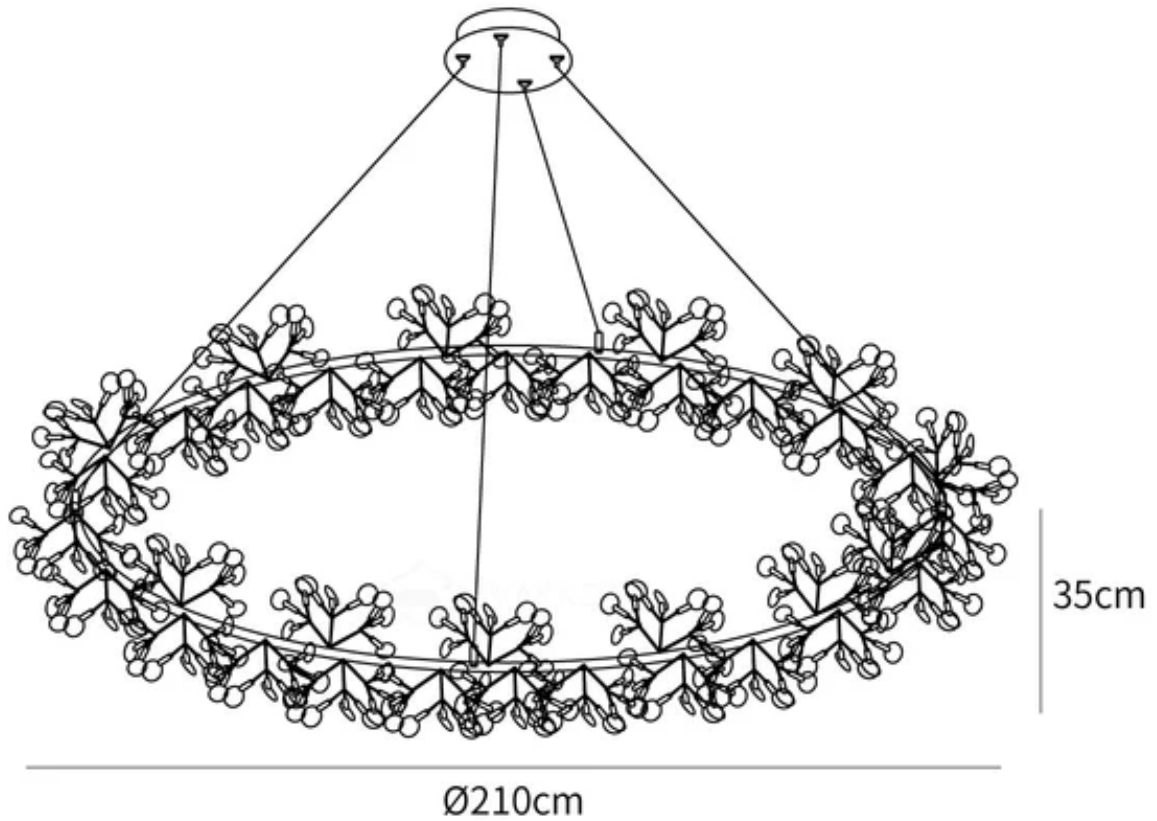

SPECIFICATION SHEET

SPECIFICATION DETAILS

*For custom options, consult factory for details

Fixture Dimensions	D 82.7" x H 13.8"
Light source	Integrated LED
Wattage	~97.2W
Voltage	AC 110-240V
Dimming	Not supported
CRI(Ra)	90+ CRI
Mounting	Hardwired.
LED Rated Life	30000 hours
Color Temperature	Warm Light (3000K), Neutral Light (4000K), Cool Light (6000K)
Control method	Compatible with common wall switches (not included).
Finishes	Black.
Shadow Details	White.
Material	Stainless steel, Acrylic.
Wire Length	Suspension rod length 150cm/59", and can be spliced as needed.