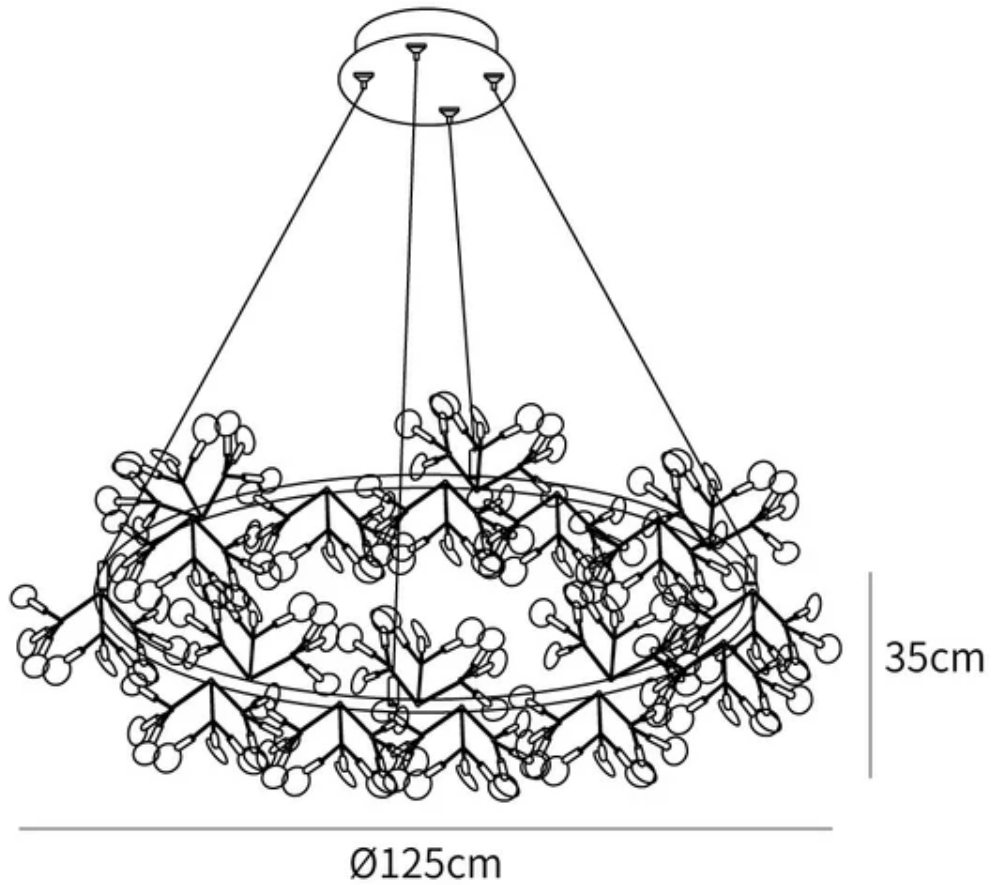

SPECIFICATION SHEET

SPECIFICATION DETAILS

*For custom options, consult factory for details

Fixture Dimensions	D 31.5" x H 11.8"
Light source	Integrated LED
Wattage	~32.4W
Voltage	AC 110-240V
Dimming	Not supported
CRI(Ra)	90+ CRI
Mounting	Hardwired.
LED Rated Life	30000 hours
Color Temperature	Warm Light (3000K), Neutral Light (4000K), Cool Light (6000K)
Control method	Compatible with common wall switches(not included).
Finishes	Black.
Shadow Details	White.
Material	Stainless steel, Acrylic.
Wire Length	Suspension rod length 150cm/59", and can be spliced as needed.

SPECIFICATION SHEET

SPECIFICATION DETAILS

*For custom options, consult factory for details

Fixture Dimensions	D 41.3" x H 13.8"
Light source	Integrated LED
Wattage	~40.5W
Voltage	AC 110-240V
Dimming	Not supported
CRI(Ra)	90+ CRI
Mounting	Hardwired.
LED Rated Life	30000 hours
Color Temperature	Warm Light (3000K), Neutral Light (4000K), Cool Light (6000K)
Control method	Compatible with common wall switches(not included).
Finishes	Black.
Shadow Details	White.
Material	Stainless steel, Acrylic.
Wire Length	Suspension rod length 150cm/59", and can be spliced as needed.

SPECIFICATION SHEET

SPECIFICATION DETAILS

*For custom options, consult factory for details

Fixture Dimensions	D 49.2" x H 13.8"
Light source	Integrated LED
Wattage	~48.6W
Voltage	AC 110-240V
Dimming	Not supported
CRI(Ra)	90+ CRI
Mounting	Hardwired.
LED Rated Life	30000 hours
Color Temperature	Warm Light (3000K), Neutral Light (4000K), Cool Light (6000K)
Control method	Compatible with common wall switches(not included).
Finishes	Black.
Shadow Details	White.
Material	Stainless steel, Acrylic.
Wire Length	Suspension rod length 150cm/59", and can be spliced as needed.