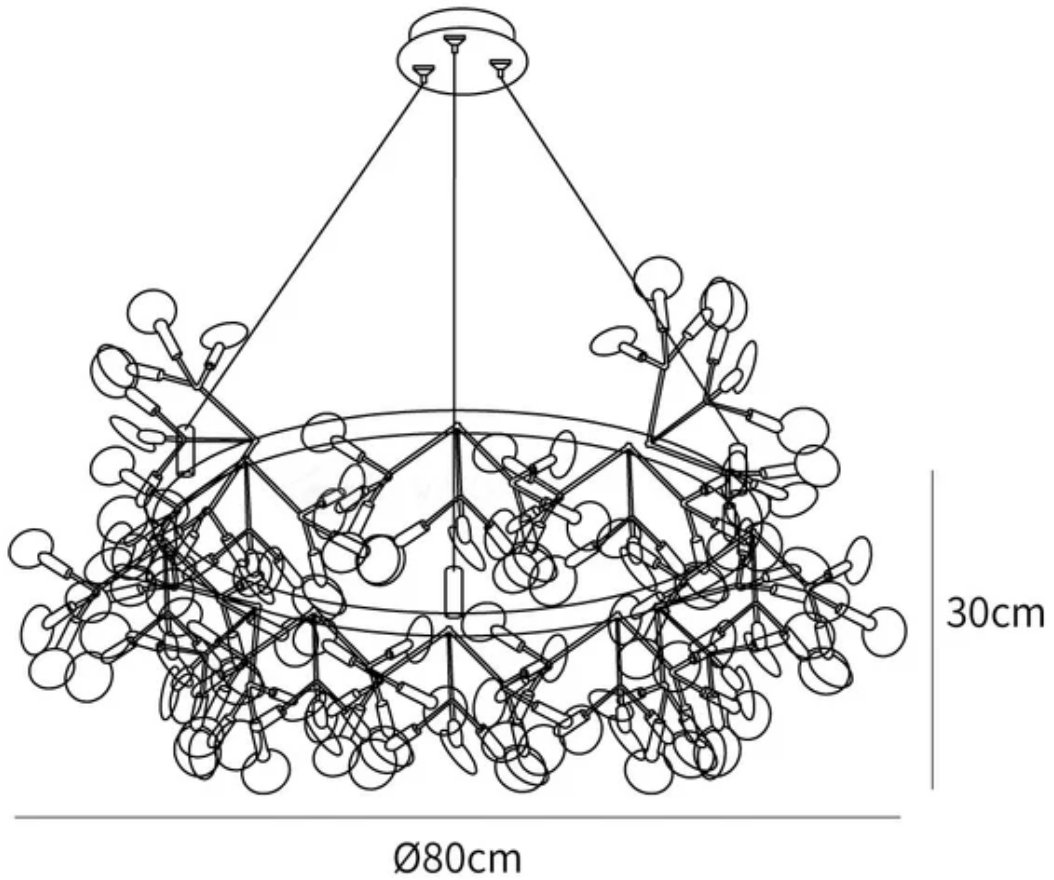

SPECIFICATION SHEET

SPECIFICATION DETAILS

*For custom options, consult factory for details

Fixture Dimensions	D 23.6" x H 11.8"
Light source	Integrated LED
Wattage	~16.2W
Voltage	AC 110-240V
Dimming	Not supported
CRI(Ra)	90+ CRI
Mounting	Hardwired.
LED Rated Life	30000 hours
Color Temperature	Warm Light (3000K), Neutral Light (4000K), Cool Light (6000K)
Control method	Compatible with common wall switches(not included).
Finishes	Black.
Shadow Details	White.
Material	Stainless steel, Acrylic.
Wire Length	Suspension rod length 150cm/59", and can be spliced as needed.

SPECIFICATION SHEET

SPECIFICATION DETAILS

*For custom options, consult factory for details

Fixture Dimensions	D 31.5" x H 11.8"
Light source	Integrated LED
Wattage	~32.4W
Voltage	AC 110-240V
Dimming	Not supported
CRI(Ra)	90+ CRI
Mounting	Hardwired.
LED Rated Life	30000 hours
Color Temperature	Warm Light (3000K), Neutral Light (4000K), Cool Light (6000K)
Control method	Compatible with common wall switches(not included).
Finishes	Black.
Shadow Details	White.
Material	Stainless steel, Acrylic.
Wire Length	Suspension rod length 150cm/59", and can be spliced as needed.

SPECIFICATION SHEET

SPECIFICATION DETAILS

*For custom options, consult factory for details

Fixture Dimensions	D 41.3" x H 13.8"
Light source	Integrated LED
Wattage	~40.5W
Voltage	AC 110-240V
Dimming	Not supported
CRI(Ra)	90+ CRI
Mounting	Hardwired.
LED Rated Life	30000 hours
Color Temperature	Warm Light (3000K), Neutral Light (4000K), Cool Light (6000K)
Control method	Compatible with common wall switches(not included).
Finishes	Black.
Shadow Details	White.
Material	Stainless steel, Acrylic.
Wire Length	Suspension rod length 150cm/59", and can be spliced as needed.