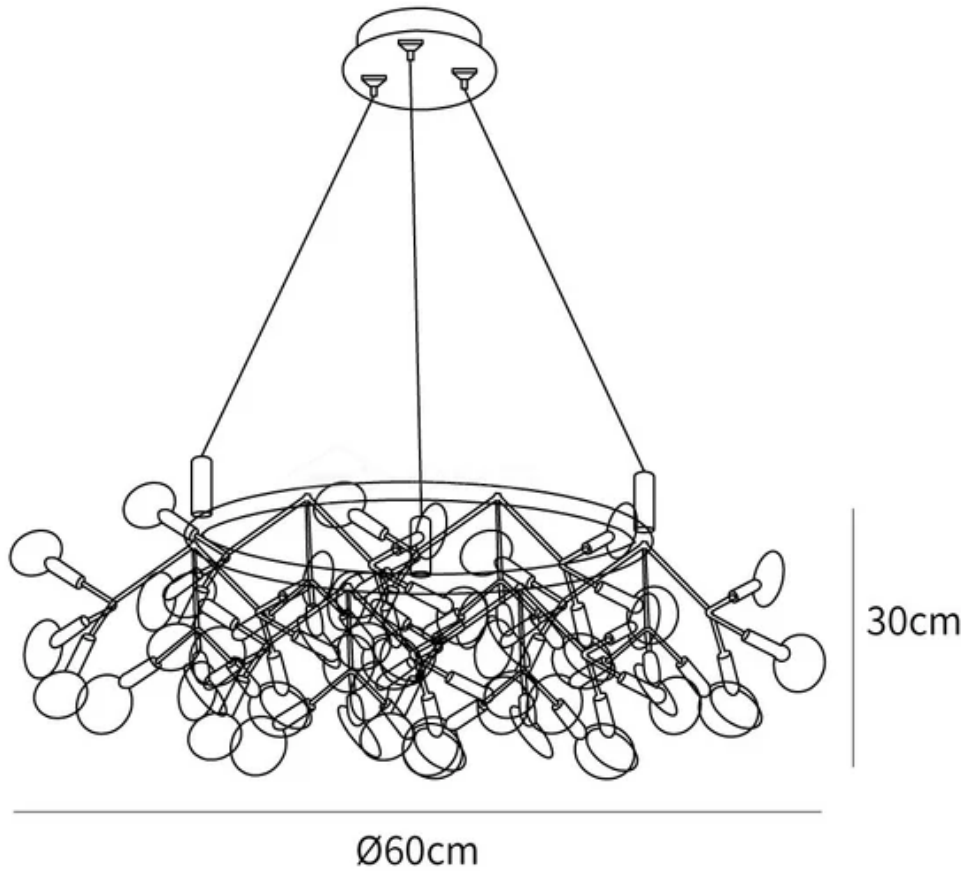

SPECIFICATION SHEET

SPECIFICATION DETAILS

*For custom options, consult factory for details

Fixture Dimensions	D 23.6" x H 11.8"
Light source	Integrated LED
Wattage	~16.2W
Voltage	AC 110-240V
Dimming	Not supported
CRI(Ra)	90+ CRI
Mounting	Hardwired.
LED Rated Life	30000 hours
Color Temperature	Warm Light (3000K), Neutral Light (4000K), Cool Light (6000K)
Control method	Compatible with common wall switches(not included).
Finishes	Black.
Shadow Details	White.
Material	Stainless steel, Acrylic.
Wire Length	Suspension rod length 150cm/59", and can be spliced as needed.

SPECIFICATION SHEET

SPECIFICATION DETAILS

*For custom options, consult factory for details

Fixture Dimensions	D 31.5" x H 11.8"
Light source	Integrated LED
Wattage	~32.4W
Voltage	AC 110-240V
Dimming	Not supported
CRI(Ra)	90+ CRI
Mounting	Hardwired.
LED Rated Life	30000 hours
Color Temperature	Warm Light (3000K), Neutral Light (4000K), Cool Light (6000K)
Control method	Compatible with common wall switches(not included).
Finishes	Black.
Shadow Details	White.
Material	Stainless steel, Acrylic.
Wire Length	Suspension rod length 150cm/59", and can be spliced as needed.

SPECIFICATION SHEET

SPECIFICATION DETAILS

*For custom options, consult factory for details

Fixture Dimensions	D 41.3" x H 13.8"
Light source	Integrated LED
Wattage	~40.5W
Voltage	AC 110-240V
Dimming	Not supported
CRI(Ra)	90+ CRI
Mounting	Hardwired.
LED Rated Life	30000 hours
Color Temperature	Warm Light (3000K), Neutral Light (4000K), Cool Light (6000K)
Control method	Compatible with common wall switches(not included).
Finishes	Black.
Shadow Details	White.
Material	Stainless steel, Acrylic.
Wire Length	Suspension rod length 150cm/59", and can be spliced as needed.