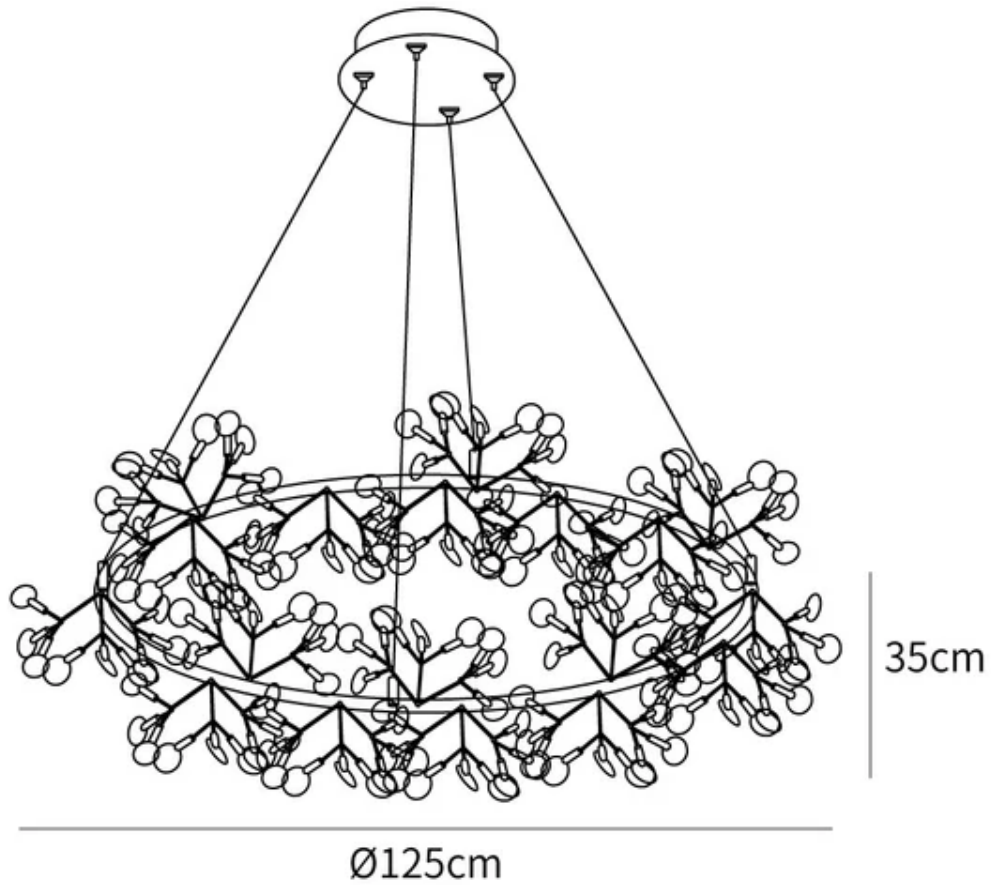

SPECIFICATION SHEET

SPECIFICATION DETAILS

*For custom options, consult factory for details

Fixture Dimensions	D 41.3" x H 13.8"
Light source	Integrated LED
Wattage	~40.5W
Voltage	AC 110-240V
Dimming	Not supported
CRI(Ra)	90+ CRI
Mounting	Hardwired.
LED Rated Life	30000 hours
Color Temperature	Warm Light (3000K), Neutral Light (4000K), Cool Light (6000K)
Control method	Compatible with common wall switches(not included).
Finishes	Black.
Shadow Details	White.
Material	Stainless steel, Acrylic.
Wire Length	Suspension rod length 150cm/59", and can be spliced as needed.

SPECIFICATION SHEET

SPECIFICATION DETAILS

*For custom options, consult factory for details

Fixture Dimensions	D 49.2" x H 13.8"
Light source	Integrated LED
Wattage	~48.6W
Voltage	AC 110-240V
Dimming	Not supported
CRI(Ra)	90+ CRI
Mounting	Hardwired.
LED Rated Life	30000 hours
Color Temperature	Warm Light (3000K), Neutral Light (4000K), Cool Light (6000K)
Control method	Compatible with common wall switches(not included).
Finishes	Black.
Shadow Details	White.
Material	Stainless steel, Acrylic.
Wire Length	Suspension rod length 150cm/59", and can be spliced as needed.

SPECIFICATION SHEET

SPECIFICATION DETAILS

*For custom options, consult factory for details

Fixture Dimensions	D 59" x H 13.8"
Light source	Integrated LED
Wattage	~64.8W
Voltage	AC 110-240V
Dimming	Not supported
CRI(Ra)	90+ CRI
Mounting	Hardwired.
LED Rated Life	30000 hours
Color Temperature	Warm Light (3000K), Neutral Light (4000K), Cool Light (6000K)
Control method	Compatible with common wall switches(not included).
Finishes	Black.
Shadow Details	White.
Material	Stainless steel, Acrylic.
Wire Length	Suspension rod length 150cm/59", and can be spliced as needed.