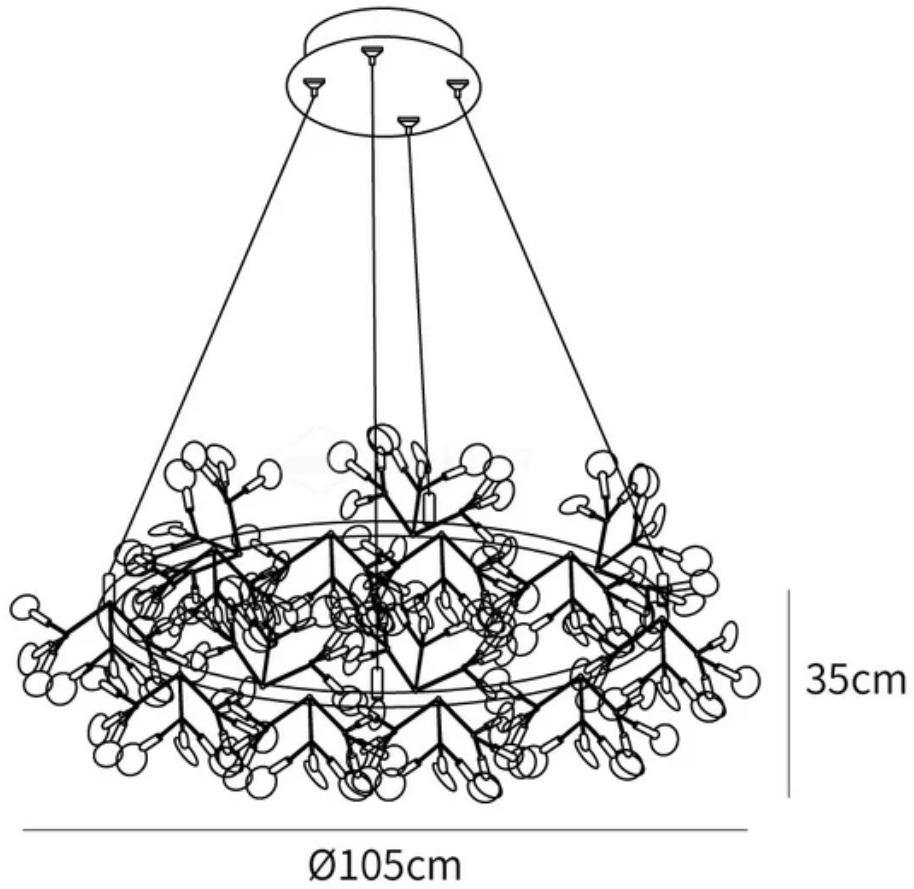

SPECIFICATION SHEET

SPECIFICATION DETAILS

*For custom options, consult factory for details

Fixture Dimensions	D 23.6" x H 11.8"
Light source	Integrated LED
Wattage	~16.2W
Voltage	AC 110-240V
Dimming	Not supported
CRI(Ra)	90+ CRI
Mounting	Hardwired.
LED Rated Life	30000 hours
Color Temperature	Warm Light (3000K), Neutral Light (4000K), Cool Light (6000K)
Control method	Compatible with common wall switches(not included).
Finishes	Black.
Shadow Details	White.
Material	Stainless steel, Acrylic.
Wire Length	Suspension rod length 150cm/59", and can be spliced as needed.

SPECIFICATION SHEET

SPECIFICATION DETAILS

*For custom options, consult factory for details

Fixture Dimensions	D 31.5" x H 11.8"
Light source	Integrated LED
Wattage	~32.4W
Voltage	AC 110-240V
Dimming	Not supported
CRI(Ra)	90+ CRI
Mounting	Hardwired.
LED Rated Life	30000 hours
Color Temperature	Warm Light (3000K), Neutral Light (4000K), Cool Light (6000K)
Control method	Compatible with common wall switches(not included).
Finishes	Black.
Shadow Details	White.
Material	Stainless steel, Acrylic.
Wire Length	Suspension rod length 150cm/59", and can be spliced as needed.

SPECIFICATION SHEET

SPECIFICATION DETAILS

*For custom options, consult factory for details

Fixture Dimensions	D 41.3" x H 13.8"
Light source	Integrated LED
Wattage	~40.5W
Voltage	AC 110-240V
Dimming	Not supported
CRI(Ra)	90+ CRI
Mounting	Hardwired.
LED Rated Life	30000 hours
Color Temperature	Warm Light (3000K), Neutral Light (4000K), Cool Light (6000K)
Control method	Compatible with common wall switches(not included).
Finishes	Black.
Shadow Details	White.
Material	Stainless steel, Acrylic.
Wire Length	Suspension rod length 150cm/59", and can be spliced as needed.