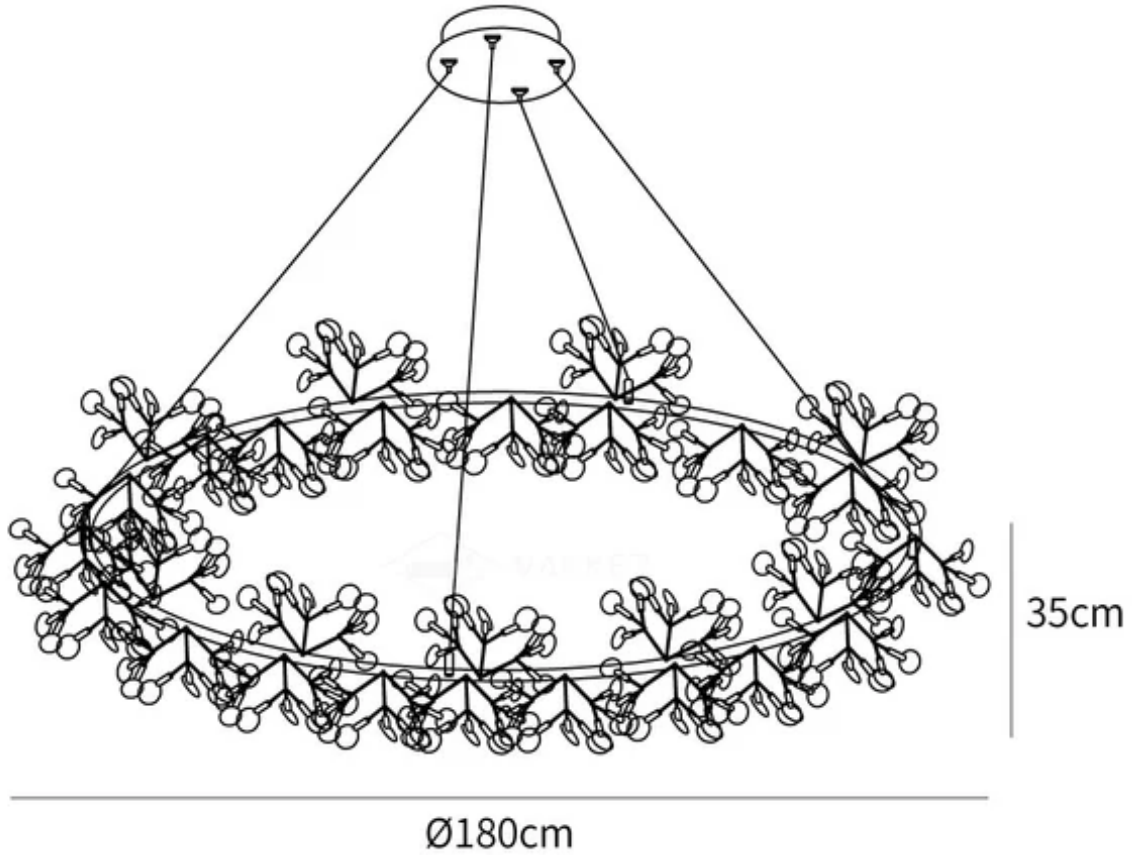

SPECIFICATION SHEET

SPECIFICATION DETAILS

*For custom options, consult factory for details

Fixture Dimensions	D 49.2" x H 13.8"
Light source	Integrated LED
Wattage	~48.6W
Voltage	AC 110-240V
Dimming	Not supported
CRI(Ra)	90+ CRI
Mounting	Hardwired.
LED Rated Life	30000 hours
Color Temperature	Warm Light (3000K), Neutral Light (4000K), Cool Light (6000K)
Control method	Compatible with common wall switches(not included).
Finishes	Black.
Shadow Details	White.
Material	Stainless steel, Acrylic.
Wire Length	Suspension rod length 150cm/59", and can be spliced as needed.

SPECIFICATION SHEET

SPECIFICATION DETAILS

*For custom options, consult factory for details

Fixture Dimensions	D 59" x H 13.8"
Light source	Integrated LED
Wattage	~64.8W
Voltage	AC 110-240V
Dimming	Not supported
CRI(Ra)	90+ CRI
Mounting	Hardwired.
LED Rated Life	30000 hours
Color Temperature	Warm Light (3000K), Neutral Light (4000K), Cool Light (6000K)
Control method	Compatible with common wall switches(not included).
Finishes	Black.
Shadow Details	White.
Material	Stainless steel, Acrylic.
Wire Length	Suspension rod length 150cm/59", and can be spliced as needed.

SPECIFICATION SHEET

SPECIFICATION DETAILS

*For custom options, consult factory for details

Fixture Dimensions	D 70.9" x H 13.8"
Light source	Integrated LED
Wattage	~72.9W
Voltage	AC 110-240V
Dimming	Not supported
CRI(Ra)	90+ CRI
Mounting	Hardwired.
LED Rated Life	30000 hours
Color Temperature	Warm Light (3000K), Neutral Light (4000K), Cool Light (6000K)
Control method	Compatible with common wall switches (not included).
Finishes	Black.
Shadow Details	White.
Material	Stainless steel, Acrylic.
Wire Length	Suspension rod length 150cm/59", and can be spliced as needed.