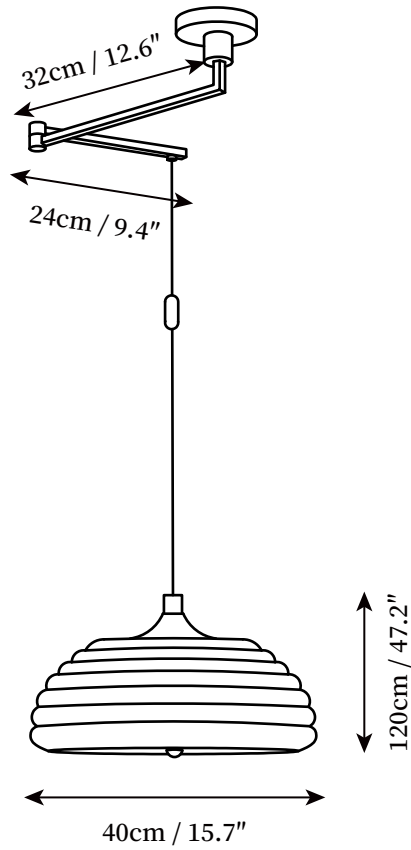

SPECIFICATION SHEET

SPECIFICATION DETAILS

*For custom options, consult factory for details

Fixture Dimensions	D 15.7" x H 47.2"
Light source	E26 or E27 (bulb not included)
Wattage	MAX 40W incandescent bulb or LED equivalent.
Voltage	AC 110-240V
Mounting	Hardwired.
Dimming	Compatible with dimmable bulbs (bulb not included)
Control method	Compatible with common wall switches (not included)
Finishes	Chrome.
Shade Details	Chrome.
Material	Metal, Iron.
Wire Length	The standard length of the cord is 59" (150 cm), the length is adjustable.