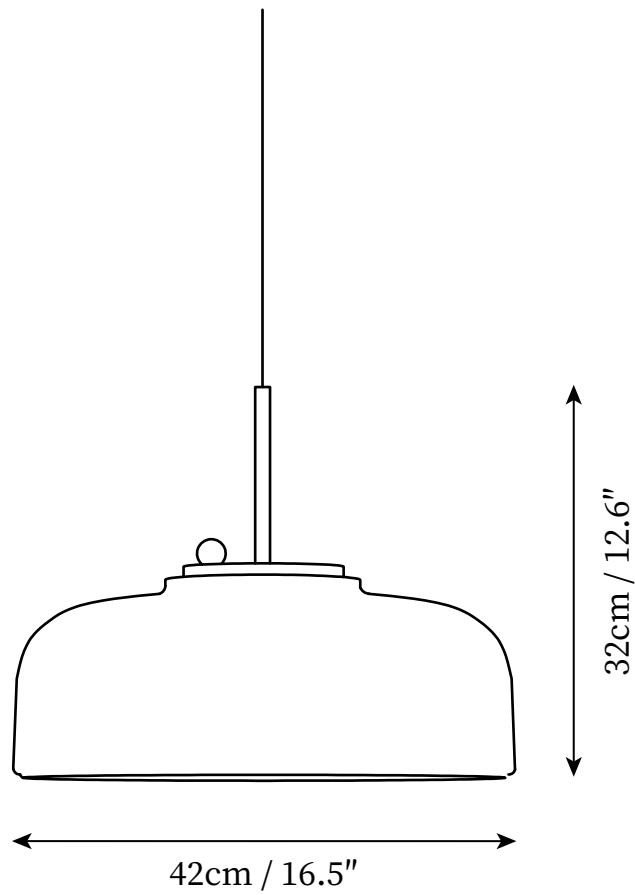

SPECIFICATION SHEET

SPECIFICATION DETAILS

*For custom options, consult factory for details

Fixture Dimensions	D 16.5" x H 12.6"
Light source	Integrated LED
Wattage	~ 10W
Voltage	AC 110-240V
Dimming	Not supported
CRI(Ra)	90+ CRI
Mounting	Hardwired.
LED Rated Life	30000 hours
Color Temperature	Warm Light (3000K), Neutral Light (4000K), Cool Light (6000K)
Control method	Compatible with common wall switches(not included)
Finishes	Grey, Yellow, White, Navy blue.
Shadow Details	Grey, Yellow, White, Navy blue.
Material	Metal, Iron, Stainless steel, Glass.
Rod Length	The standard length of the cord is 59" (150 cm), the length is adjustable.