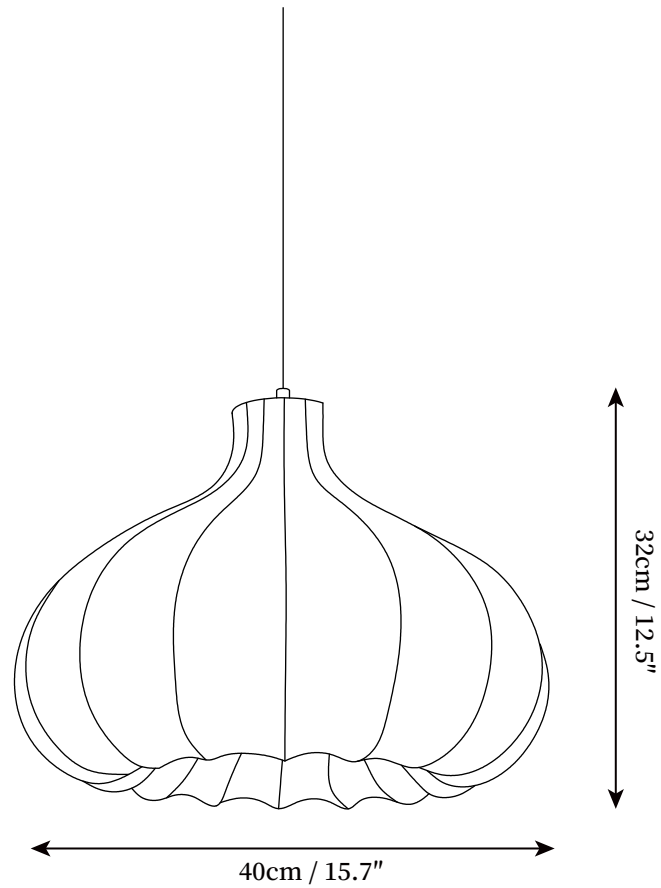

SPECIFICATION SHEET

SPECIFICATION DETAILS

*For custom options, consult factory for details

Fixture Dimensions	D 15.7" x H 12.5" (E27*1) D 19.6" x H 13.8" (E27*1) D 23.6" x H 15.7" (E27*3) D 26.7" x H 17.7" (E27*3)
Light source	E26 or E27 (bulb not included)
Wattage	MAX 40W incandescent bulb or LED equivalent.
Voltage	AC 110-240V
Mounting	Hardwired.
Dimming	Compatible with dimmable bulbs (bulb not included)
Control method	Compatible with common wall switches(
Finishes	White.
Shade Details	White.
Material	Metal, Silk.
Wire Length	The standard length of the suspended wire is 59 "(150 cm) and the length is adjustable.