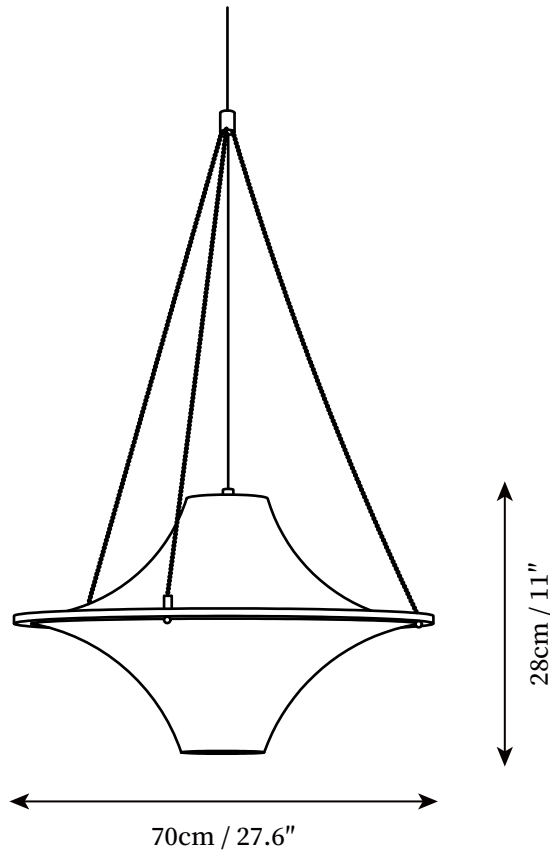

SPECIFICATION SHEET

SPECIFICATION DETAILS

*For custom options, consult factory for details

Fixture Dimensions	D 19.7" x H 11"
Light source	E26 or E27 (bulb not included)
Wattage	MAX 40W incandescent bulb or LED equivalent.
Voltage	AC 110-240V
Mounting	Hardwired.
Dimming	Compatible with dimmable bulbs (bulb not included)
Control method	Compatible with common wall switches (not included)
Finishes	White.
Shade Details	White.
Material	Metal, Acrylic.
Wire Length	The standard length of the cord is 59" (150 cm), the length is adjustable.
Warranty	2 Years
Certification	Compatible with North America, Saudi Arabia, Europe, Australia Certification

SPECIFICATION SHEET

SPECIFICATION DETAILS

*For custom options, consult factory for details

Fixture Dimensions	D 27.6" x H 11"
Light source	E26 or E27 (bulb not included)
Wattage	MAX 40W incandescent bulb or LED equivalent.
Voltage	AC 110-240V
Mounting	Hardwired.
Dimming	Compatible with dimmable bulbs (bulb not included)
Control method	Compatible with common wall switches(not included)
Finishes	White.
Shade Details	White.
Material	Metal, Acrylic.
Wire Length	The standard length of the cord is 59" (150 cm), the length is adjustable.
Warranty	2 Years
Certification	Compatible with North America, Saudi Arabia, Europe, Australia Certification