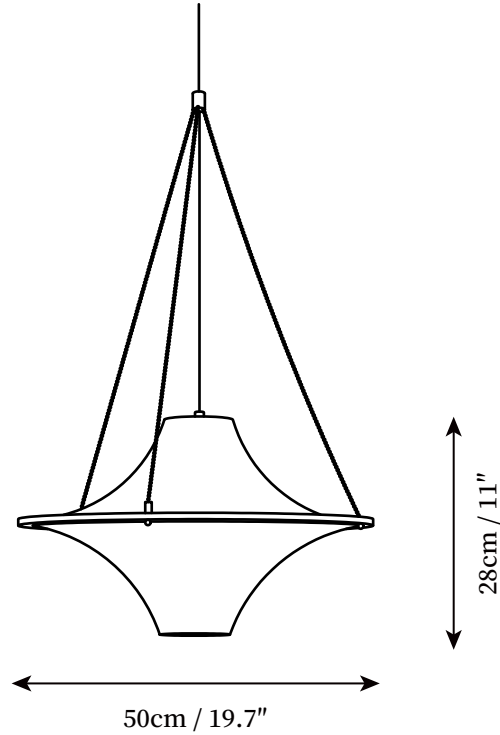

SPECIFICATION SHEET

SPECIFICATION DETAILS

*For custom options, consult factory for details

Fixture Dimensions	D 19.7" x H 11"
Light source	E26 or E27 (bulb not included)
Wattage	MAX 40W incandescent bulb or LED equivalent.
Voltage	AC 110-240V
Mounting	Hardwired.
Dimming	Compatible with dimmable bulbs (bulb not included)
Control method	Compatible with common wall switches (not included)
Finishes	White.
Shade Details	White.
Material	Metal, Acrylic.
Wire Length	The standard length of the cord is 59" (150 cm), the length is adjustable.
Warranty	2 Years
Certification	Compatible with North America, Saudi Arabia, Europe, Australia Certification

SPECIFICATION SHEET

SPECIFICATION DETAILS

*For custom options, consult factory for details

Fixture Dimensions	D 27.6" x H 11"
Light source	E26 or E27 (bulb not included)
Wattage	MAX 40W incandescent bulb or LED equivalent.
Voltage	AC 110-240V
Mounting	Hardwired.
Dimming	Compatible with dimmable bulbs (bulb not included)
Control method	Compatible with common wall switches(not included)
Finishes	White.
Shade Details	White.
Material	Metal, Acrylic.
Wire Length	The standard length of the cord is 59" (150 cm), the length is adjustable.
Warranty	2 Years
Certification	Compatible with North America, Saudi Arabia, Europe, Australia Certification