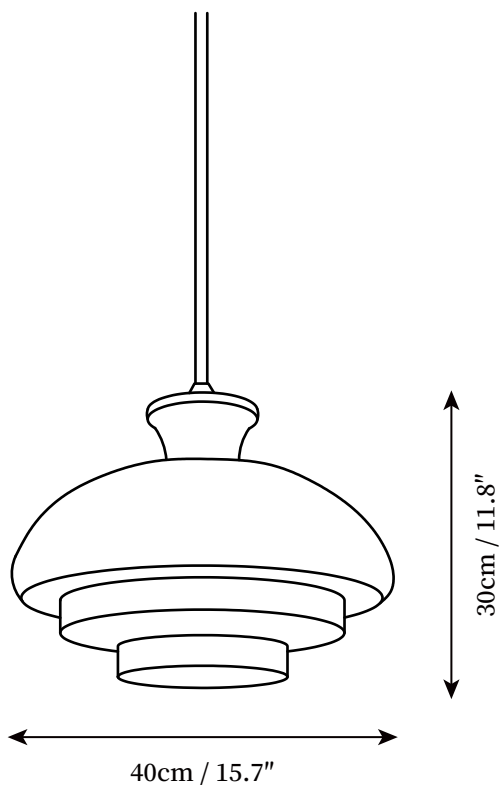

## SPECIFICATION DETAILS

\*For custom options, consult factory for details

---

<b>Fixture Dimensions</b>	D 15.7" x H 11.8"
<b>Light source</b>	E26 or E27 (bulb not included)
<b>Wattage</b>	MAX 40W incandescent bulb or LED equivalent.
<b>Voltage</b>	AC 110-240V
<b>Mounting</b>	Hardwired.
<b>Dimming</b>	Compatible with dimmable bulbs (bulb not included)
<b>Control method</b>	Compatible with common wall switches (not included)
<b>Finishes</b>	Gold.
<b>Shade Details</b>	Yellow.
<b>Material</b>	Iron, Metal, Glass.
<b>Wire Length</b>	12" hanging height rod. Can be extended upon request.