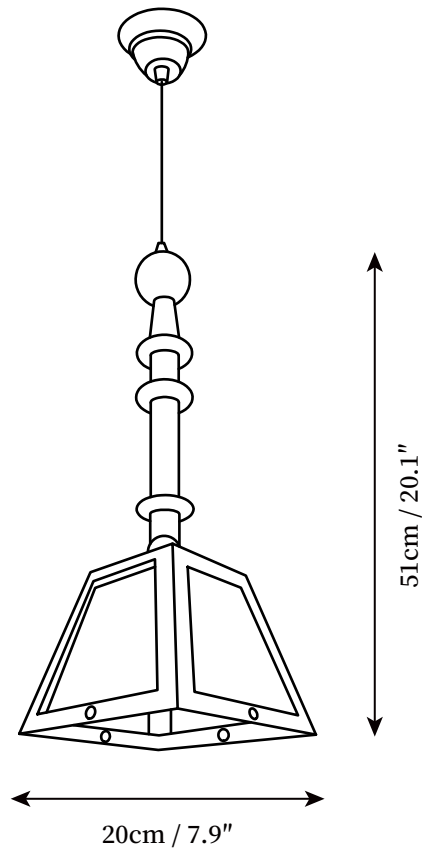

SPECIFICATION SHEET

SPECIFICATION DETAILS

*For custom options, consult factory for details

Fixture Dimensions	D 7.9" x H 20.1"
Light source	E26 or E27 (bulb not included)
Wattage	MAX 40W incandescent bulb or LED equivalent.
Voltage	AC 110-240V
Mounting	Hardwired.
Dimming	Compatible with dimmable bulbs (bulb not included)
Control method	Compatible with common wall switches(not included)
Finishes	Wood color.
Shade Details	Green, Red, Orange.
Material	Glass, Walnut wood, Ash wood.
Wire Length	The standard length of the cord is 59" (150 cm), the length is adjustable.
