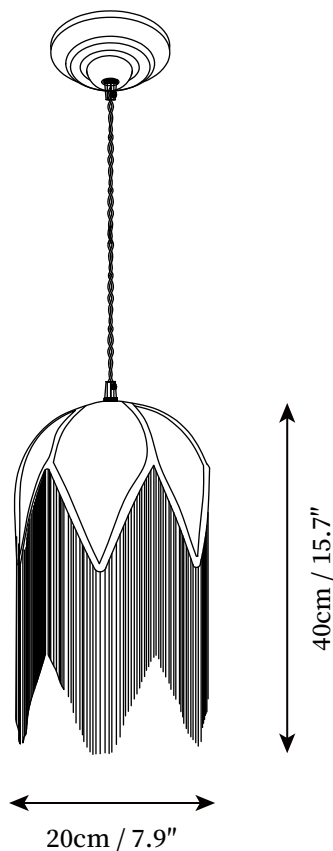

SPECIFICATION SHEET

SPECIFICATION DETAILS

*For custom options, consult factory for details

Fixture Dimensions	D 7.9" x H 15.7"
Light source	E26 or E27 (bulb not included)
Wattage	MAX 40W incandescent bulb or LED equivalent.
Voltage	AC 110-240V
Mounting	Hardwired.
Dimming	Compatible with dimmable bulbs (bulb not included)
Control method	Compatible with common wall switches (not included)
Finishes	Green.
Shade Details	Orange.
Material	Velvet, Brass, Tassels.
Wire Length	The standard length of the cord is 59" (150 cm), the length is adjustable.

SPECIFICATION SHEET

SPECIFICATION DETAILS

*For custom options, consult factory for details

Fixture Dimensions	D 13.8" x H 20.5"
Light source	E26 or E27 (bulb not included)
Wattage	MAX 40W incandescent bulb or LED equivalent.
Voltage	AC 110-240V
Mounting	Hardwired.
Dimming	Compatible with dimmable bulbs (bulb not included)
Control method	Compatible with common wall switches(not included)
Finishes	Green, Red.
Shade Details	Orange.
Material	Velvet, Brass, Tassels.
Wire Length	The standard length of the cord is 59" (150 cm), the length is adjustable.