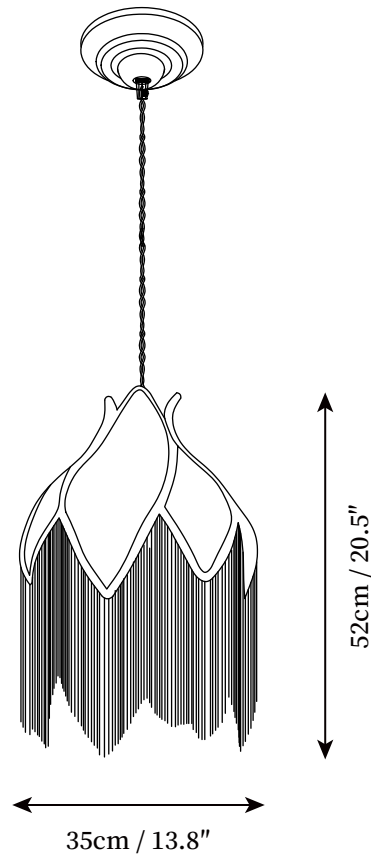

SPECIFICATION SHEET

SPECIFICATION DETAILS

*For custom options, consult factory for details

Fixture Dimensions	D 7.9" x H 15.7"
Light source	E26 or E27 (bulb not included)
Wattage	MAX 40W incandescent bulb or LED equivalent.
Voltage	AC 110-240V
Mounting	Hardwired.
Dimming	Compatible with dimmable bulbs (bulb not included)
Control method	Compatible with common wall switches (not included)
Finishes	Green.
Shade Details	Orange.
Material	Velvet, Brass, Tassels.
Wire Length	The standard length of the cord is 59" (150 cm), the length is adjustable.

SPECIFICATION SHEET

SPECIFICATION DETAILS

*For custom options, consult factory for details

Fixture Dimensions	D 13.8" x H 20.5"
Light source	E26 or E27 (bulb not included)
Wattage	MAX 40W incandescent bulb or LED equivalent.
Voltage	AC 110-240V
Mounting	Hardwired.
Dimming	Compatible with dimmable bulbs (bulb not included)
Control method	Compatible with common wall switches(not included)
Finishes	Green, Red.
Shade Details	Orange.
Material	Velvet, Brass, Tassels.
Wire Length	The standard length of the cord is 59" (150 cm), the length is adjustable.