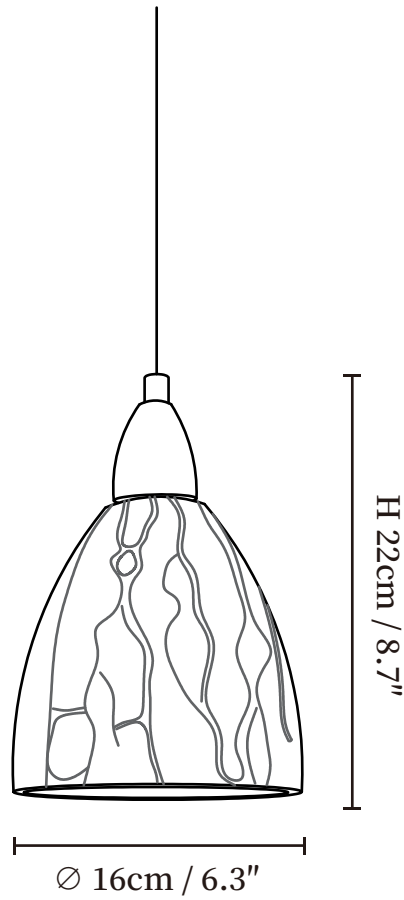

SPECIFICATION SHEET

SPECIFICATION DETAILS

*For custom options, consult factory for details

Fixture Dimensions	Ø 6.3" x H 8.7"
Light source	E26 or E27.
Wattage	Max 40W incandescent bulb or LED equivalent.
Voltage	AC 110-240V
Mounting	Hardwired.
Dimming	Compatible with dimmable bulbs (bulb not included)
Control method	Compatible with common wall switches (
Finishes	Walnut Color.
Shade Details	Beige.
Material	Cement, Wood, Iron.
Wire Length	The standard length of the cord is 59" (150 cm), the length is adjustable.