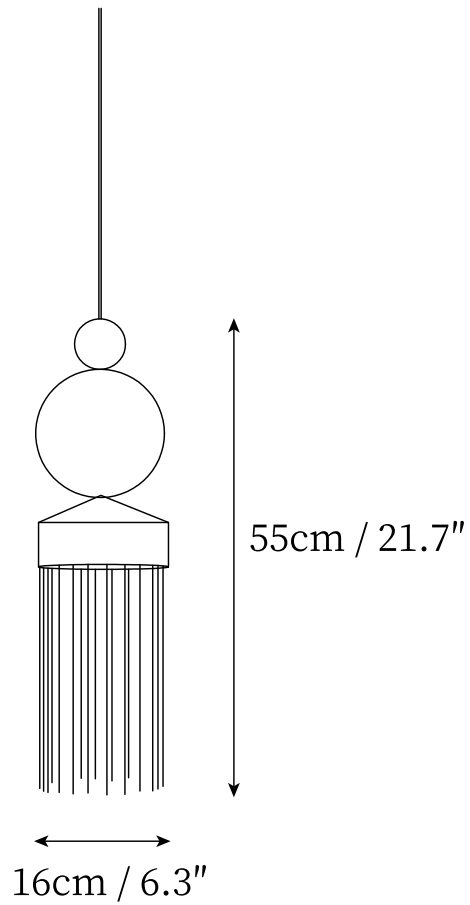

## SPECIFICATION DETAILS

\*For custom options, consult factory for details

<b>Fixture Dimensions</b>	D 5.9" x H 21.7"
<b>Light source</b>	Integrated LED
<b>Wattage</b>	~15 W
<b>Voltage</b>	AC 110-240V
<b>Color Temperature</b>	3000K
<b>CRI(Ra)</b>	80CRI
<b>Mounting</b>	Ceiling
<b>Driver Required</b>	Yes
<b>Optional Color Temps</b>	Warm Light (3000K), Neutral Light (4500K), Cool Light (6000K)
<b>LED Rated Life</b>	30000 hours
<b>Dimming</b>	Dimming is not supported
<b>Finishes</b>	Grey, Blue, Gold.
<b>Shade Details</b>	Transparent.
<b>Material</b>	Metal, Glass.
<b>Rod Length</b>	59"
<b>Rod Type</b>	Black Coaxial Wire

## SPECIFICATION DETAILS

\*For custom options, consult factory for details

<b>Fixture Dimensions</b>	D 4.7" x H 17.7"
<b>Light source</b>	Integrated LED
<b>Wattage</b>	~15 W
<b>Voltage</b>	AC 110-240V
<b>Color Temperature</b>	3000K
<b>CRI(Ra)</b>	80CRI
<b>Mounting</b>	Ceiling
<b>Driver Required</b>	Yes
<b>Optional Color Temps</b>	Warm Light (3000K), Neutral Light (4500K), Cool Light (6000K)
<b>LED Rated Life</b>	30000 hours
<b>Dimming</b>	Dimming is not supported
<b>Finishes</b>	Grey, Blue, Gold.
<b>Shade Details</b>	Transparent.
<b>Material</b>	Metal, Glass.
<b>Rod Length</b>	59"
<b>Rod Type</b>	Black Coaxial Wire

## SPECIFICATION DETAILS

\*For custom options, consult factory for details

<b>Fixture Dimensions</b>	D 6.3" x H 21.7"
<b>Light source</b>	Integrated LED
<b>Wattage</b>	~15 W
<b>Voltage</b>	AC 110-240V
<b>Color Temperature</b>	3000K
<b>CRI(Ra)</b>	80CRI
<b>Mounting</b>	Ceiling
<b>Driver Required</b>	Yes
<b>Optional Color Temps</b>	Warm Light (3000K), Neutral Light (4500K), Cool Light (6000K)
<b>LED Rated Life</b>	30000 hours
<b>Dimming</b>	Dimming is not supported
<b>Finishes</b>	Grey, Blue, Gold.
<b>Shade Details</b>	Transparent.
<b>Material</b>	Metal, Glass.
<b>Rod Length</b>	59"
<b>Rod Type</b>	Black Coaxial Wire