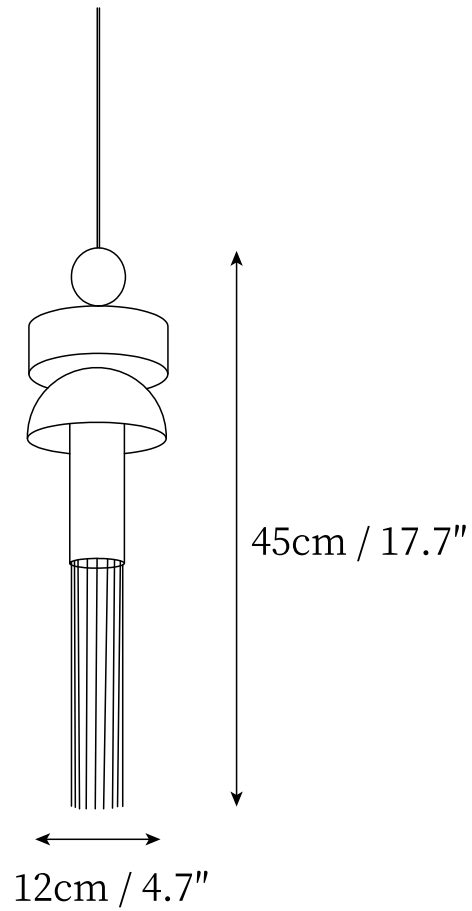

## SPECIFICATION DETAILS

\*For custom options, consult factory for details

<b>Fixture Dimensions</b>	D 5.9" x H 21.7"
<b>Light source</b>	Integrated LED
<b>Wattage</b>	~15 W
<b>Voltage</b>	AC 110-240V
<b>Color Temperature</b>	3000K
<b>CRI(Ra)</b>	80CRI
<b>Mounting</b>	Ceiling
<b>Driver Required</b>	Yes
<b>Optional Color Temps</b>	Warm Light (3000K), Neutral Light (4500K), Cool Light (6000K)
<b>LED Rated Life</b>	30000 hours
<b>Dimming</b>	Dimming is not supported
<b>Finishes</b>	Grey, Blue, Gold.
<b>Shade Details</b>	Transparent.
<b>Material</b>	Metal, Glass.
<b>Rod Length</b>	59"
<b>Rod Type</b>	Black Coaxial Wire

## SPECIFICATION DETAILS

\*For custom options, consult factory for details

<b>Fixture Dimensions</b>	D 4.7" x H 17.7"
<b>Light source</b>	Integrated LED
<b>Wattage</b>	~15 W
<b>Voltage</b>	AC 110-240V
<b>Color Temperature</b>	3000K
<b>CRI(Ra)</b>	80CRI
<b>Mounting</b>	Ceiling
<b>Driver Required</b>	Yes
<b>Optional Color Temps</b>	Warm Light (3000K), Neutral Light (4500K), Cool Light (6000K)
<b>LED Rated Life</b>	30000 hours
<b>Dimming</b>	Dimming is not supported
<b>Finishes</b>	Grey, Blue, Gold.
<b>Shade Details</b>	Transparent.
<b>Material</b>	Metal, Glass.
<b>Rod Length</b>	59"
<b>Rod Type</b>	Black Coaxial Wire

## SPECIFICATION DETAILS

\*For custom options, consult factory for details

<b>Fixture Dimensions</b>	D 6.3" x H 21.7"
<b>Light source</b>	Integrated LED
<b>Wattage</b>	~15 W
<b>Voltage</b>	AC 110-240V
<b>Color Temperature</b>	3000K
<b>CRI(Ra)</b>	80CRI
<b>Mounting</b>	Ceiling
<b>Driver Required</b>	Yes
<b>Optional Color Temps</b>	Warm Light (3000K), Neutral Light (4500K), Cool Light (6000K)
<b>LED Rated Life</b>	30000 hours
<b>Dimming</b>	Dimming is not supported
<b>Finishes</b>	Grey, Blue, Gold.
<b>Shade Details</b>	Transparent.
<b>Material</b>	Metal, Glass.
<b>Rod Length</b>	59"
<b>Rod Type</b>	Black Coaxial Wire