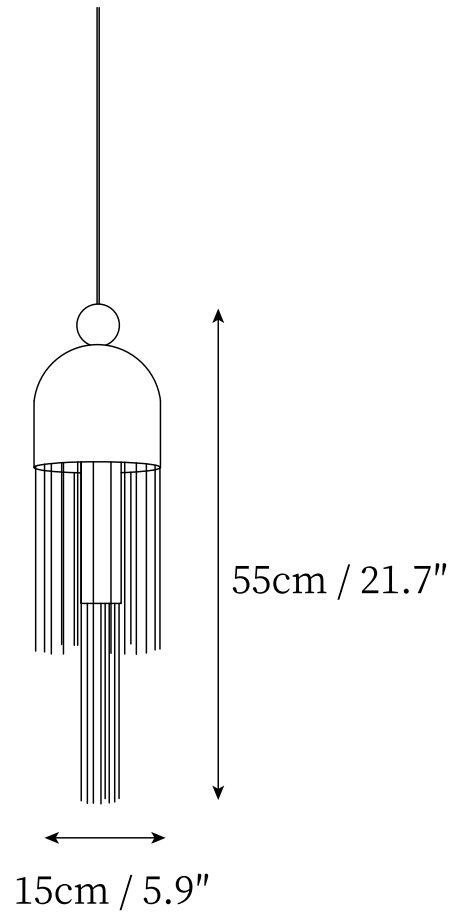

## SPECIFICATION DETAILS

\*For custom options, consult factory for details

<b>Fixture Dimensions</b>	D 5.9" x H 21.7"
<b>Light source</b>	Integrated LED
<b>Wattage</b>	~15 W
<b>Voltage</b>	AC 110-240V
<b>Color Temperature</b>	3000K
<b>CRI(Ra)</b>	80CRI
<b>Mounting</b>	Ceiling
<b>Driver Required</b>	Yes
<b>Optional Color Temps</b>	Warm Light (3000K), Neutral Light (4500K), Cool Light (6000K)
<b>LED Rated Life</b>	30000 hours
<b>Dimming</b>	Dimming is not supported
<b>Finishes</b>	Grey, Blue, Gold.
<b>Shade Details</b>	Transparent.
<b>Material</b>	Metal, Glass.
<b>Rod Length</b>	59"
<b>Rod Type</b>	Black Coaxial Wire

## SPECIFICATION DETAILS

\*For custom options, consult factory for details

<b>Fixture Dimensions</b>	D 4.7" x H 17.7"
<b>Light source</b>	Integrated LED
<b>Wattage</b>	~15 W
<b>Voltage</b>	AC 110-240V
<b>Color Temperature</b>	3000K
<b>CRI(Ra)</b>	80CRI
<b>Mounting</b>	Ceiling
<b>Driver Required</b>	Yes
<b>Optional Color Temps</b>	Warm Light (3000K), Neutral Light (4500K), Cool Light (6000K)
<b>LED Rated Life</b>	30000 hours
<b>Dimming</b>	Dimming is not supported
<b>Finishes</b>	Grey, Blue, Gold.
<b>Shade Details</b>	Transparent.
<b>Material</b>	Metal, Glass.
<b>Rod Length</b>	59"
<b>Rod Type</b>	Black Coaxial Wire

## SPECIFICATION DETAILS

\*For custom options, consult factory for details

<b>Fixture Dimensions</b>	D 6.3" x H 21.7"
<b>Light source</b>	Integrated LED
<b>Wattage</b>	~15 W
<b>Voltage</b>	AC 110-240V
<b>Color Temperature</b>	3000K
<b>CRI(Ra)</b>	80CRI
<b>Mounting</b>	Ceiling
<b>Driver Required</b>	Yes
<b>Optional Color Temps</b>	Warm Light (3000K), Neutral Light (4500K), Cool Light (6000K)
<b>LED Rated Life</b>	30000 hours
<b>Dimming</b>	Dimming is not supported
<b>Finishes</b>	Grey, Blue, Gold.
<b>Shade Details</b>	Transparent.
<b>Material</b>	Metal, Glass.
<b>Rod Length</b>	59"
<b>Rod Type</b>	Black Coaxial Wire