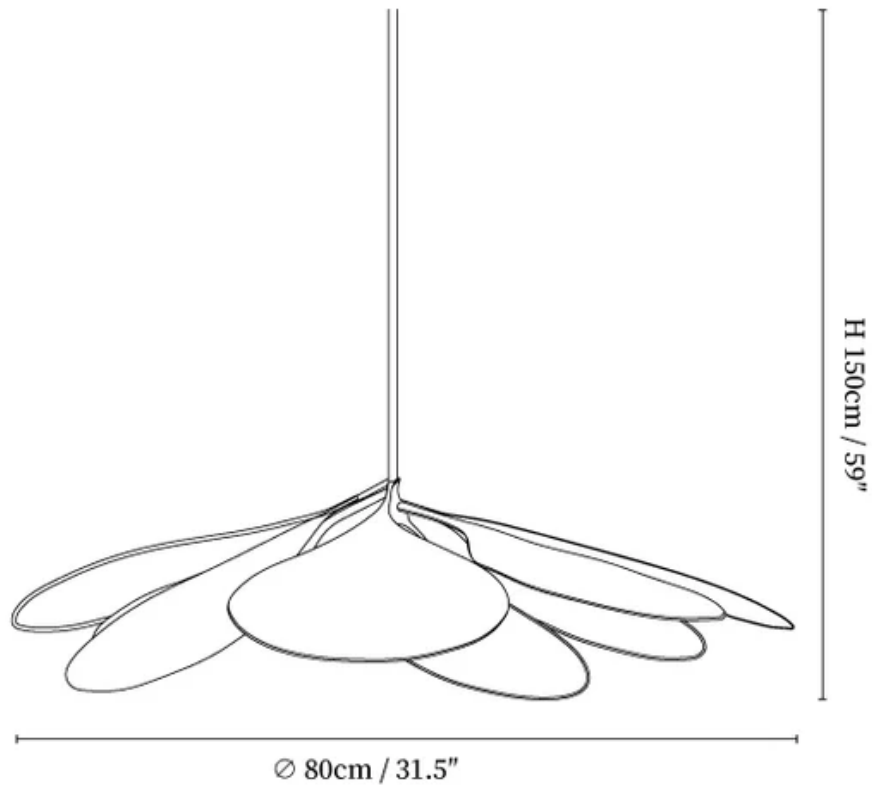

SPECIFICATION SHEET

SPECIFICATION DETAILS

*For custom options, consult factory for details

Fixture Dimensions	D 19.7" x H 59", D 23.6" x H 59", D 31.5" x H 59"
Light source	E27 or E26. (bulb not included)
Wattage	MAX 40W incandescent bulb or LED equivalent.
Voltage	AC 110-240V
Mounting	Hardwired.
Dimming	Compatible with dimmable bulbs (bulb not included)
Control method	Compatible with common wall switches(not included)
Finishes	Gold.
Shade Details	Brown, Blue.
Material	Metal, Fabric.
Rod Length	11.8" Adjustable hanging height rod. Can be extended upon request.