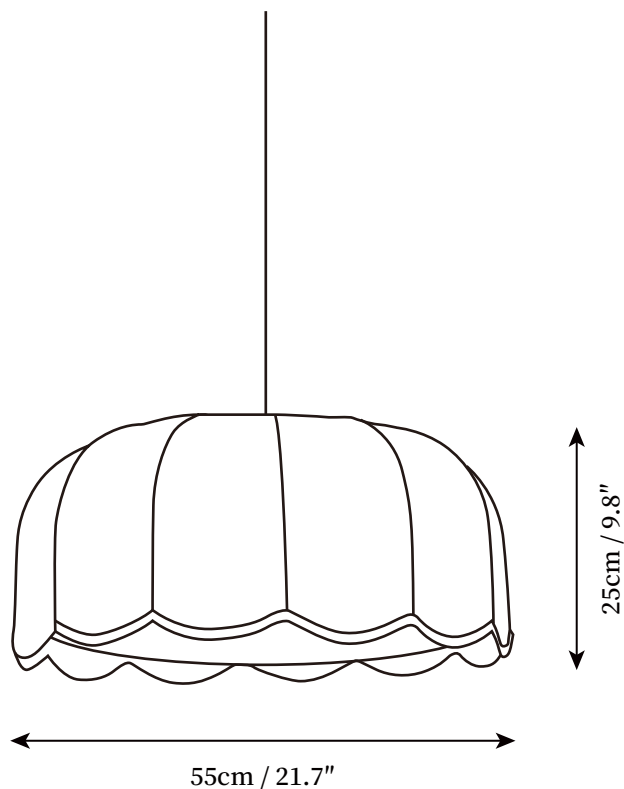

SPECIFICATION SHEET

SPECIFICATION DETAILS

*For custom options, consult factory for details

Fixture Dimensions	D 17.7" x H 7.9"
Light source	E26 or E27 (bulb not included)
Wattage	MAX 40W incandescent bulb or LED equivalent.
Voltage	AC 110-240V
Mounting	Hardwired.
Dimming	Compatible with dimmable bulbs (bulb not included)
Control method	Compatible with common wall switches (not included)
Finishes	Beige.
Shade Details	Beige.
Material	Fabric, Metal.
Wire Length	The standard length of the suspended wire is 59 "(150 cm) and the length is adjustable.

SPECIFICATION SHEET

SPECIFICATION DETAILS

*For custom options, consult factory for details

Fixture Dimensions	D 21.7" x H 9.8"
Light source	E26 or E27 (bulb not included)
Wattage	MAX 40W incandescent bulb or LED equivalent.
Voltage	AC 110-240V
Mounting	Hardwired.
Dimming	Compatible with dimmable bulbs (bulb not included)
Control method	Compatible with common wall switches(not included)
Finishes	Beige.
Shade Details	Beige.
Material	Fabric, Metal.
Wire Length	The standard length of the suspended wire is 59 "(150 cm) and the length is adjustable.

SPECIFICATION SHEET

SPECIFICATION DETAILS

*For custom options, consult factory for details

Fixture Dimensions	D 23.6" x H 10.6"
Light source	E26 or E27 (bulb not included)
Wattage	MAX 40W incandescent bulb or LED equivalent.
Voltage	AC 110-240V
Mounting	Hardwired.
Dimming	Compatible with dimmable bulbs (bulb not included)
Control method	Compatible with common wall switches(not included)
Finishes	Beige.
Shade Details	Beige.
Material	Fabric, Metal.
Wire Length	The standard length of the suspended wire is 59 "(150 cm) and the length is adjustable.