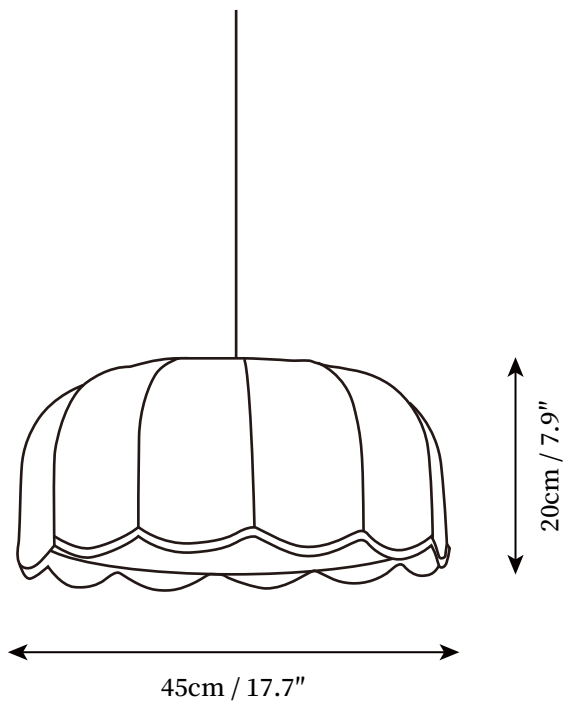

SPECIFICATION SHEET

SPECIFICATION DETAILS

*For custom options, consult factory for details

Fixture Dimensions	D 17.7" x H 7.9"
Light source	E26 or E27 (bulb not included)
Wattage	MAX 40W incandescent bulb or LED equivalent.
Voltage	AC 110-240V
Mounting	Hardwired.
Dimming	Compatible with dimmable bulbs (bulb not included)
Control method	Compatible with common wall switches (not included)
Finishes	Beige.
Shade Details	Beige.
Material	Fabric, Metal.
Wire Length	The standard length of the suspended wire is 59 "(150 cm) and the length is adjustable.

SPECIFICATION SHEET

SPECIFICATION DETAILS

*For custom options, consult factory for details

Fixture Dimensions	D 21.7" x H 9.8"
Light source	E26 or E27 (bulb not included)
Wattage	MAX 40W incandescent bulb or LED equivalent.
Voltage	AC 110-240V
Mounting	Hardwired.
Dimming	Compatible with dimmable bulbs (bulb not included)
Control method	Compatible with common wall switches(not included)
Finishes	Beige.
Shade Details	Beige.
Material	Fabric, Metal.
Wire Length	The standard length of the suspended wire is 59 "(150 cm) and the length is adjustable.

SPECIFICATION SHEET

SPECIFICATION DETAILS

*For custom options, consult factory for details

Fixture Dimensions	D 23.6" x H 10.6"
Light source	E26 or E27 (bulb not included)
Wattage	MAX 40W incandescent bulb or LED equivalent.
Voltage	AC 110-240V
Mounting	Hardwired.
Dimming	Compatible with dimmable bulbs (bulb not included)
Control method	Compatible with common wall switches(not included)
Finishes	Beige.
Shade Details	Beige.
Material	Fabric, Metal.
Wire Length	The standard length of the suspended wire is 59 "(150 cm) and the length is adjustable.