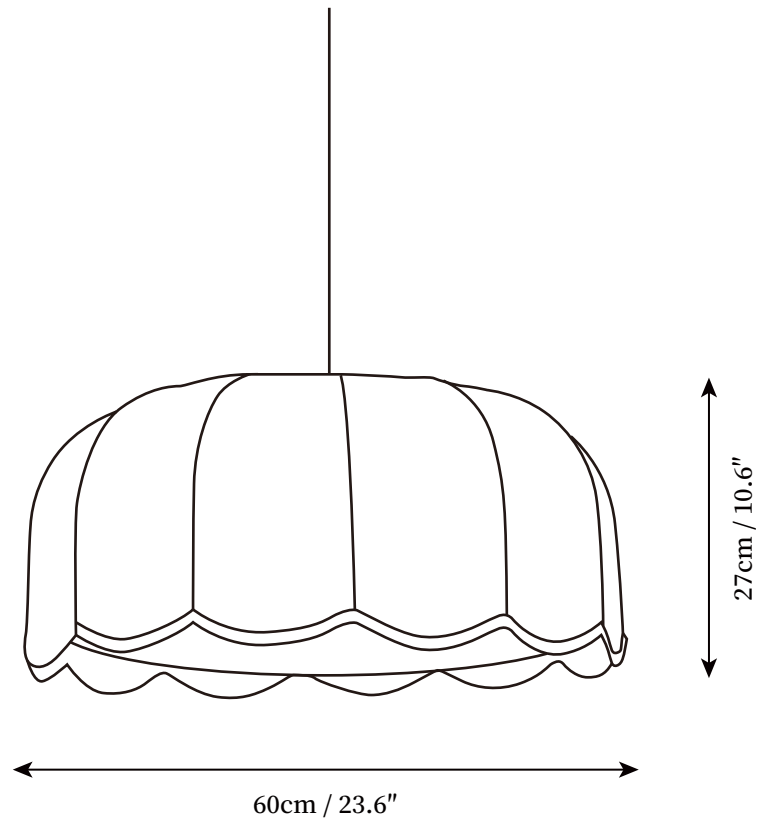

SPECIFICATION SHEET

SPECIFICATION DETAILS

*For custom options, consult factory for details

Fixture Dimensions	D 17.7" x H 7.9"
Light source	E26 or E27 (bulb not included)
Wattage	MAX 40W incandescent bulb or LED equivalent.
Voltage	AC 110-240V
Mounting	Hardwired.
Dimming	Compatible with dimmable bulbs (bulb not included)
Control method	Compatible with common wall switches (not included)
Finishes	Beige.
Shade Details	Beige.
Material	Fabric, Metal.
Wire Length	The standard length of the suspended wire is 59 "(150 cm) and the length is adjustable.

SPECIFICATION SHEET

SPECIFICATION DETAILS

*For custom options, consult factory for details

Fixture Dimensions	D 21.7" x H 9.8"
Light source	E26 or E27 (bulb not included)
Wattage	MAX 40W incandescent bulb or LED equivalent.
Voltage	AC 110-240V
Mounting	Hardwired.
Dimming	Compatible with dimmable bulbs (bulb not included)
Control method	Compatible with common wall switches(not included)
Finishes	Beige.
Shade Details	Beige.
Material	Fabric, Metal.
Wire Length	The standard length of the suspended wire is 59 "(150 cm) and the length is adjustable.

SPECIFICATION SHEET

SPECIFICATION DETAILS

*For custom options, consult factory for details

Fixture Dimensions	D 23.6" x H 10.6"
Light source	E26 or E27 (bulb not included)
Wattage	MAX 40W incandescent bulb or LED equivalent.
Voltage	AC 110-240V
Mounting	Hardwired.
Dimming	Compatible with dimmable bulbs (bulb not included)
Control method	Compatible with common wall switches(not included)
Finishes	Beige.
Shade Details	Beige.
Material	Fabric, Metal.
Wire Length	The standard length of the suspended wire is 59 "(150 cm) and the length is adjustable.