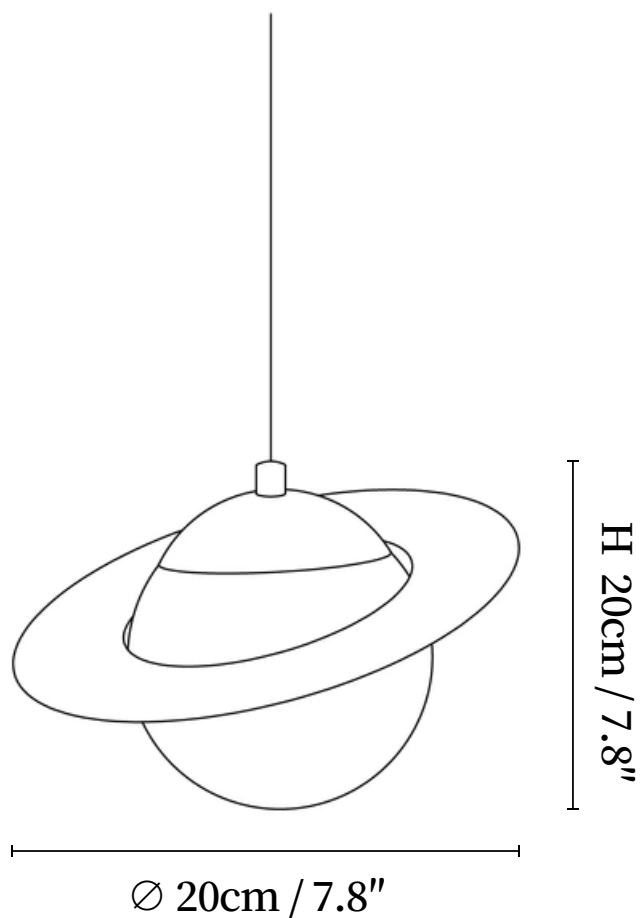

SPECIFICATION SHEET

SPECIFICATION DETAILS

*For custom options, consult factory for details

Fixture Dimensions	D 7.8" x H 7.8"
Light source	G9 (bulb not included)
Wattage	MAX 5W incandescent bulb or LED equivalent.
Voltage	AC 110-240V
Mounting	Hardwired.
Dimming	Compatible with dimmable bulbs (bulb not included)
Control method	Compatible with common wall switches (
Finishes	Black & Gold.
Shade Details	Red, White, Green, Purple.
Material	Metal, Glass, PC.
Wire Length	The standard length of the suspended wire is 59 "(150 cm) and the length is adjustable.