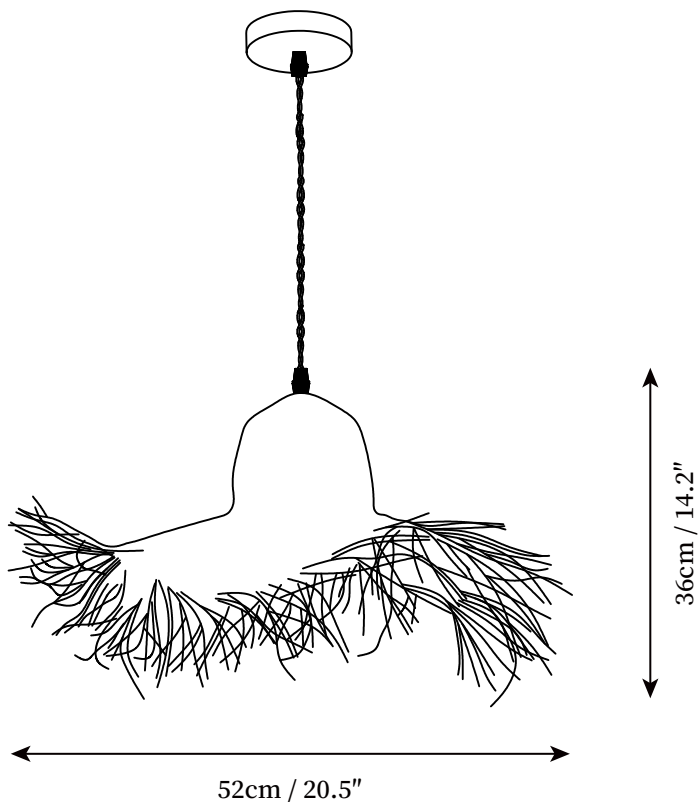

SPECIFICATION SHEET

SPECIFICATION DETAILS

*For custom options, consult factory for details

Fixture Dimensions	D 20.5" x H 14.2"
Light source	E26 or E27 (bulb not included)
Wattage	MAX 40W incandescent bulb or LED equivalent.
Voltage	AC 110-240V
Mounting	Hardwired.
Dimming	Compatible with dimmable bulbs (bulb not included)
Control method	Compatible with common wall switches(not included)
Finishes	Natural rattan.
Shade Details	Natural rattan.
Material	Rattan.
Wire Length	The standard length of the cord is 59" (150 cm), the length is adjustable.