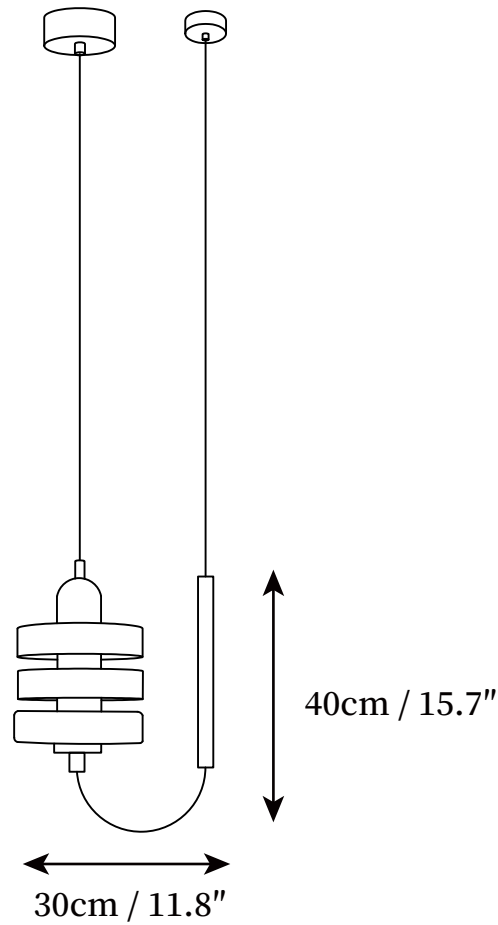

## SPECIFICATION DETAILS

\*For custom options, consult factory for details

<b>Fixture Dimensions</b>	L 11.8" x W 7.1" x H 15.7"
<b>Light source</b>	Integrated LED
<b>Wattage</b>	~ 5W
<b>Voltage</b>	AC 110-240V
<b>Dimming</b>	Not supported
<b>CRI(Ra)</b>	90+ CRI
<b>Mounting</b>	Hardwired.
<b>LED Rated Life</b>	30000 hours
<b>Color Temperature</b>	Warm Light (3000K), Neutral Light (4000K), Cool Light (6000K)
<b>Control method</b>	Compatible with common wall switches(not included)
<b>Finishes</b>	Black
<b>Shadow Details</b>	White
<b>Material</b>	Iron, Glass
<b>Wire Length</b>	The standard length of the cord is 59" (150 cm), the length is adjustable.